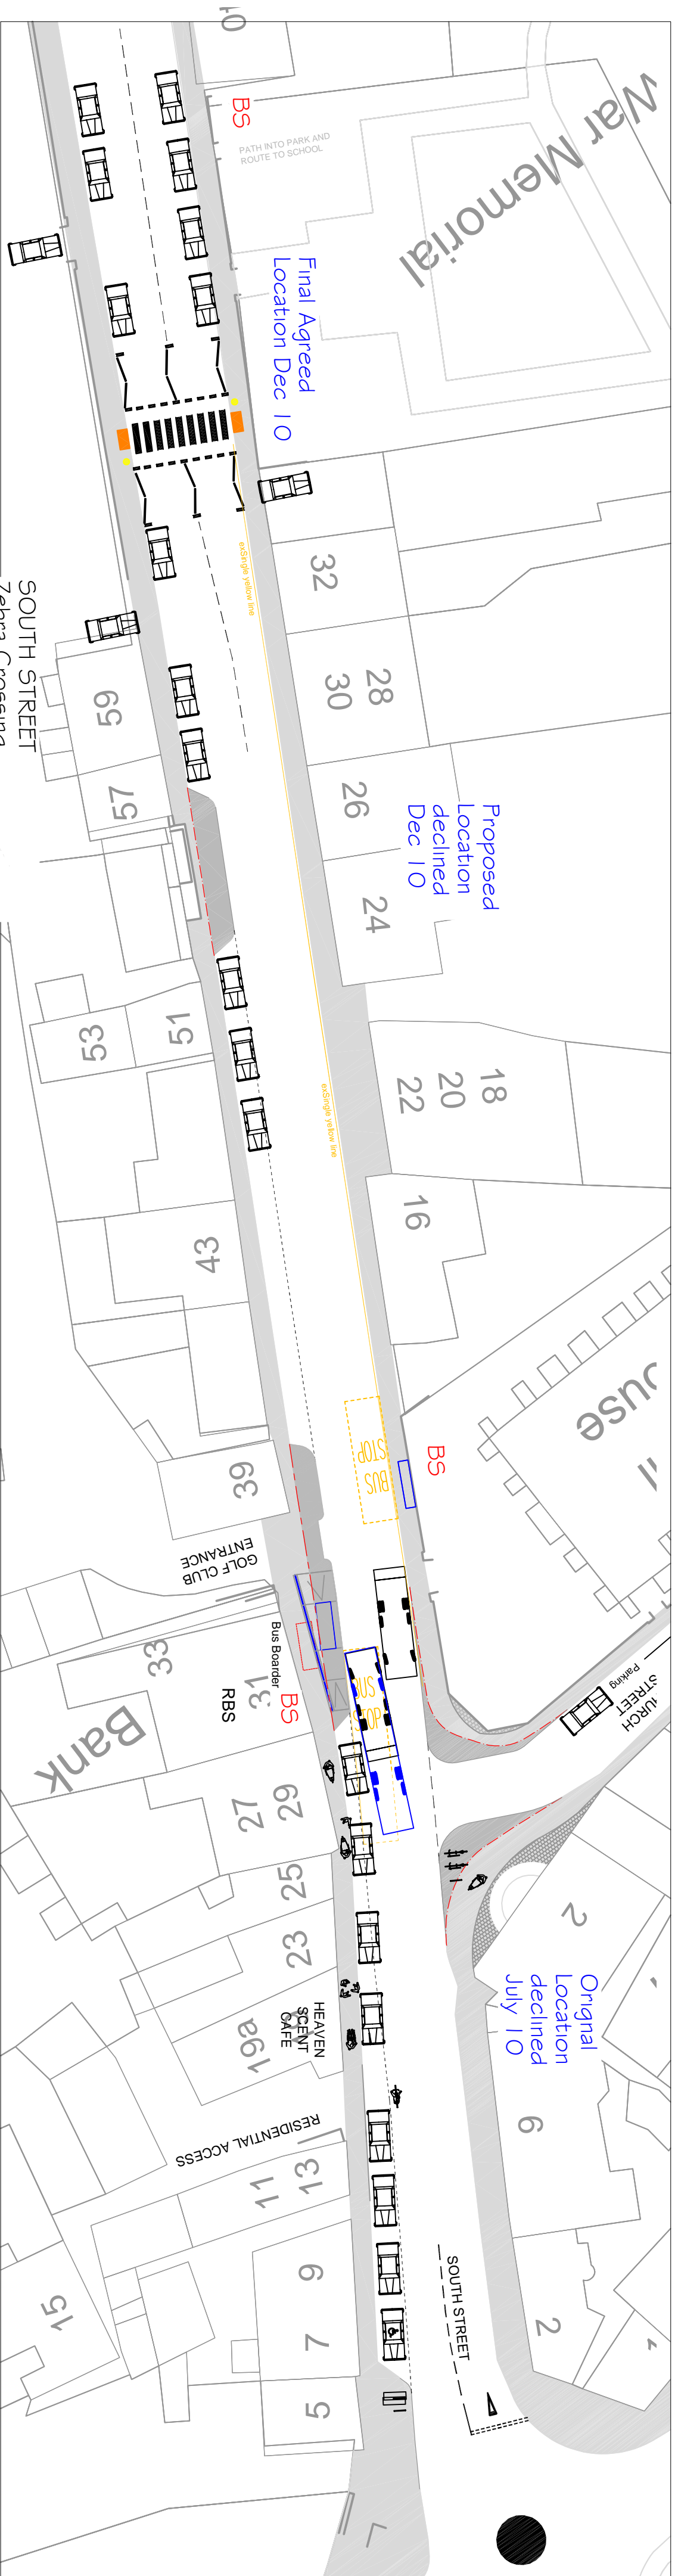

SOUTH STREET
Zebra Crossing