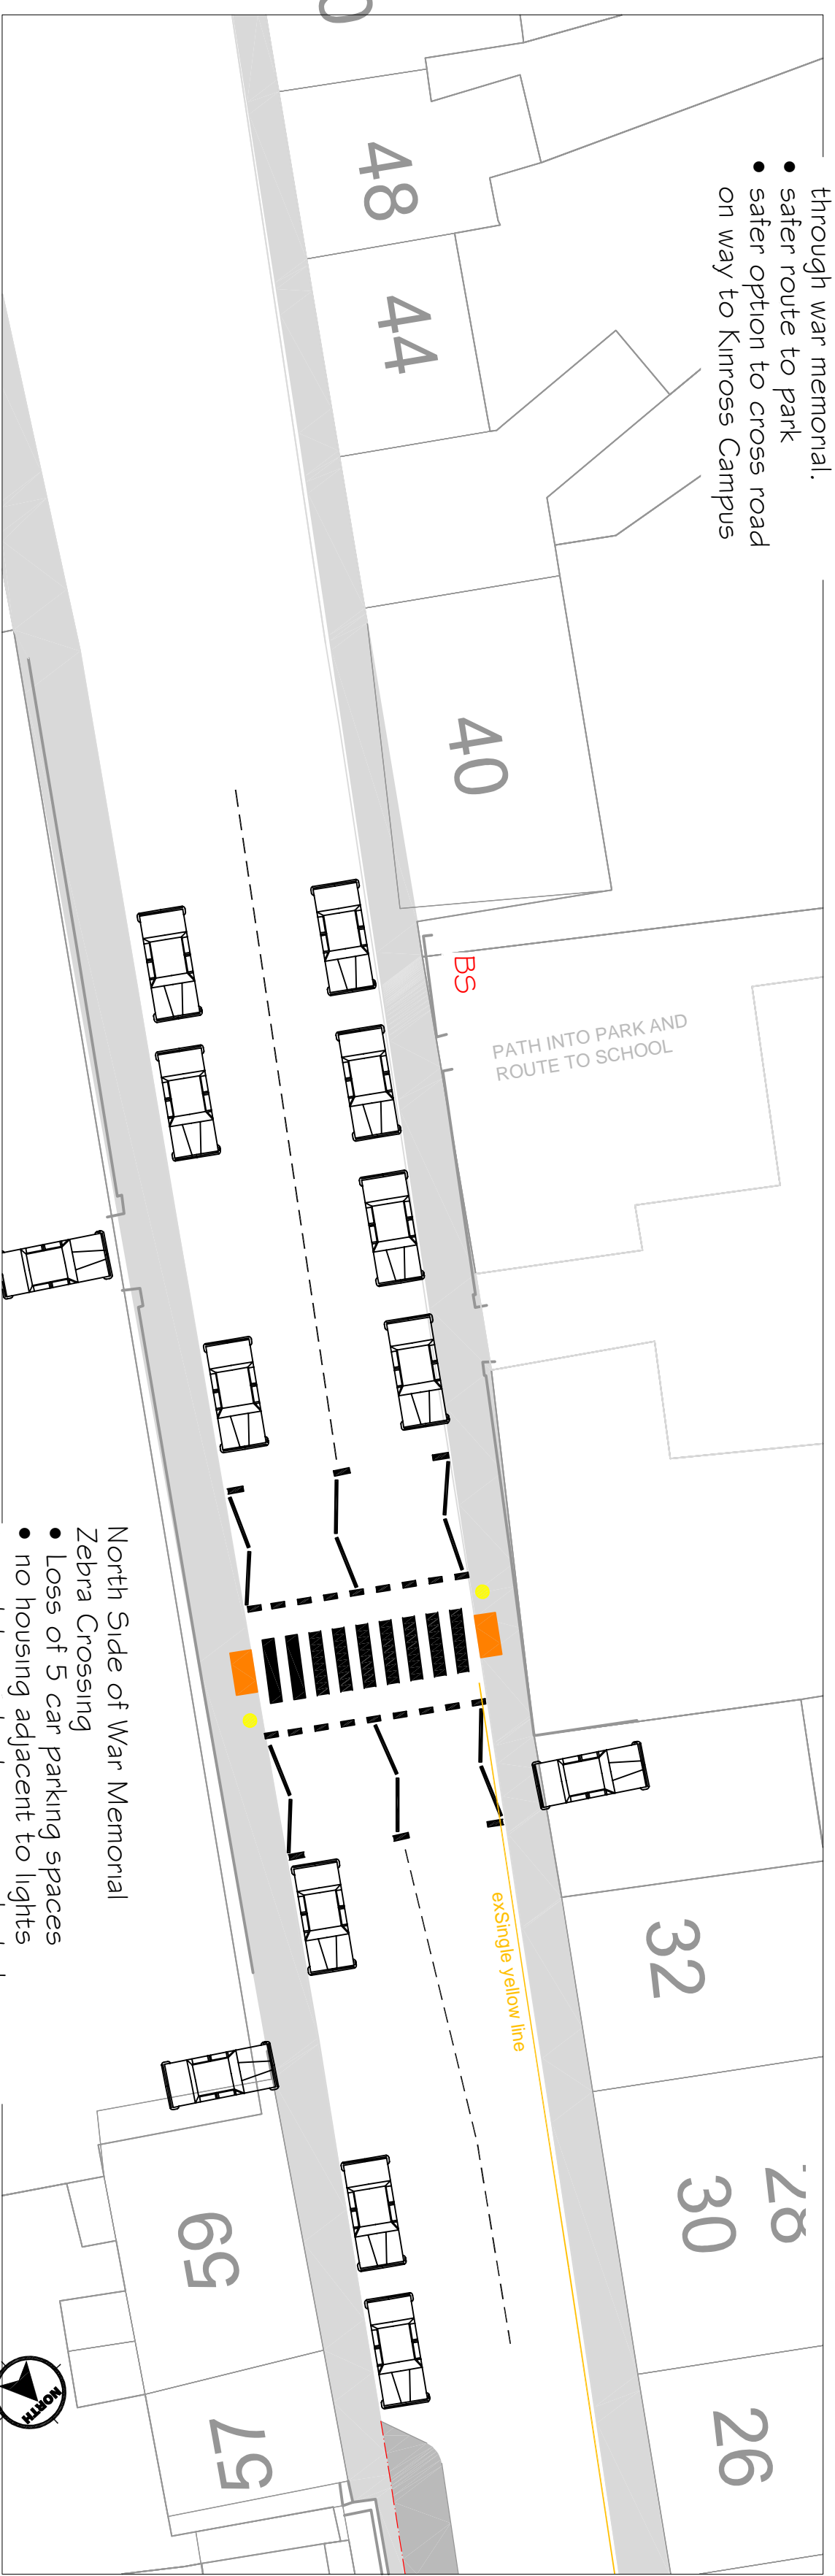

- safer route to school through war memorial.
- safer route to park
- safer option to cross road on way to Kinross Campus