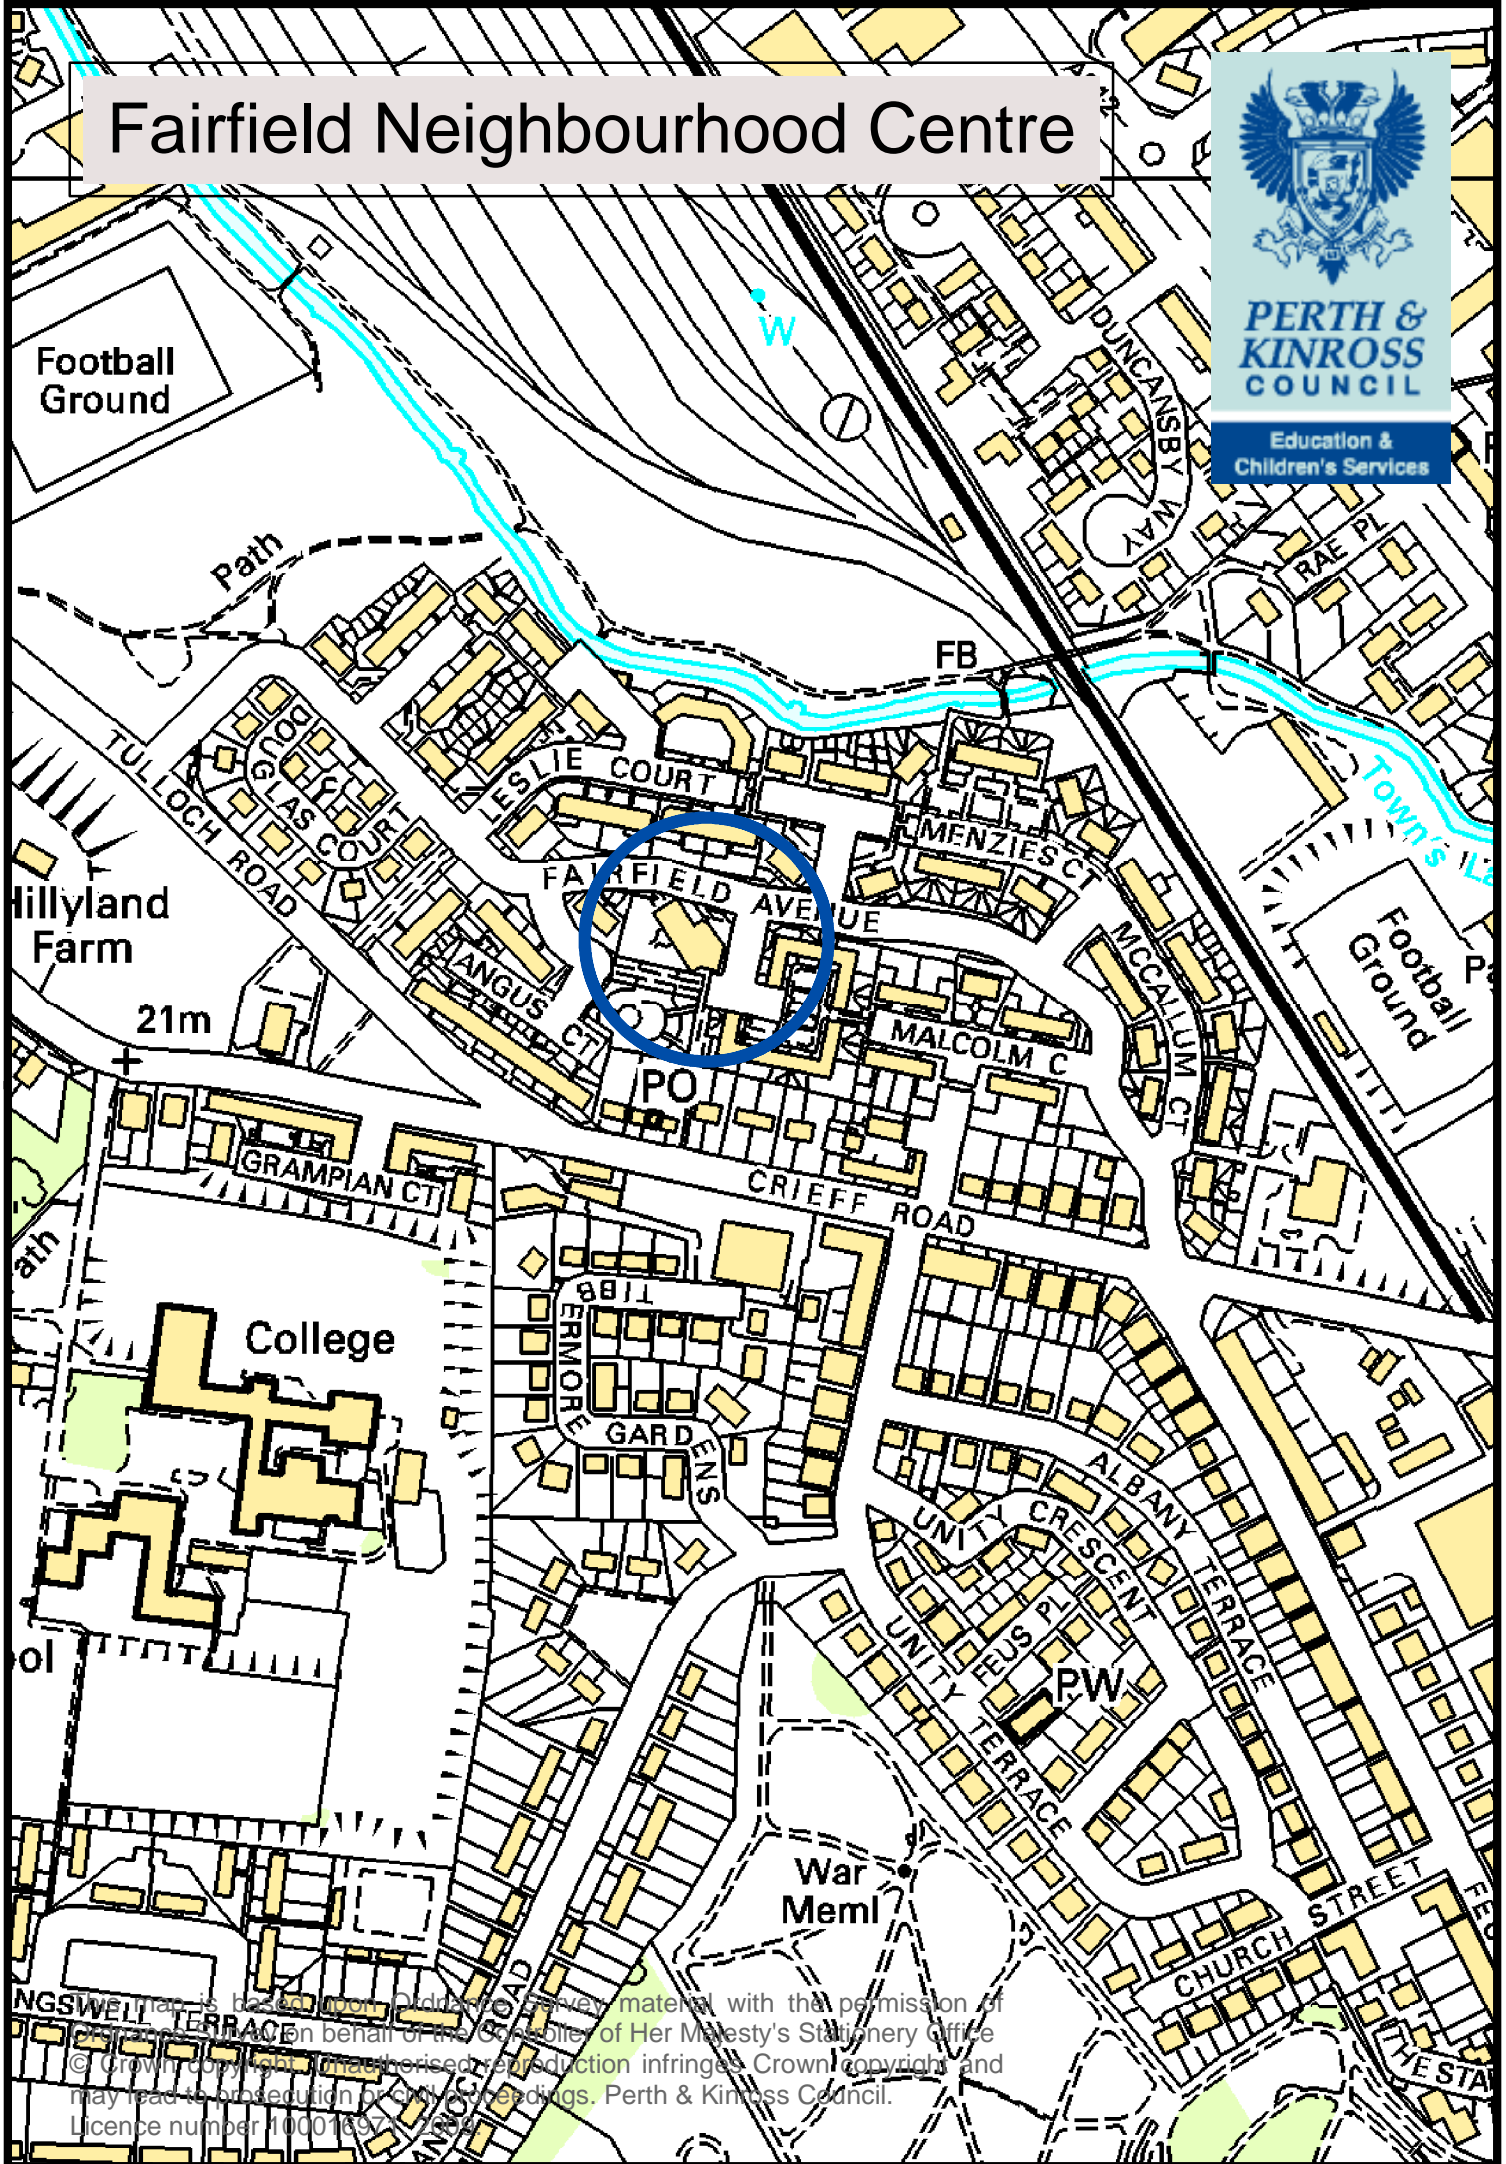

# Fairfield Neighbourhood Centre

**PERTH & KINROSS COUNCIL**

Education & Children's Services

This map is based on Ordnance Survey material with the permission of Ordnance Survey on behalf of the Controller of Her Majesty's Stationery Office. © Crown copyright. Unauthorised reproduction infringes Crown copyright and may lead to prosecution or civil proceedings. Perth & Kinross Council. Licence number 10001697.