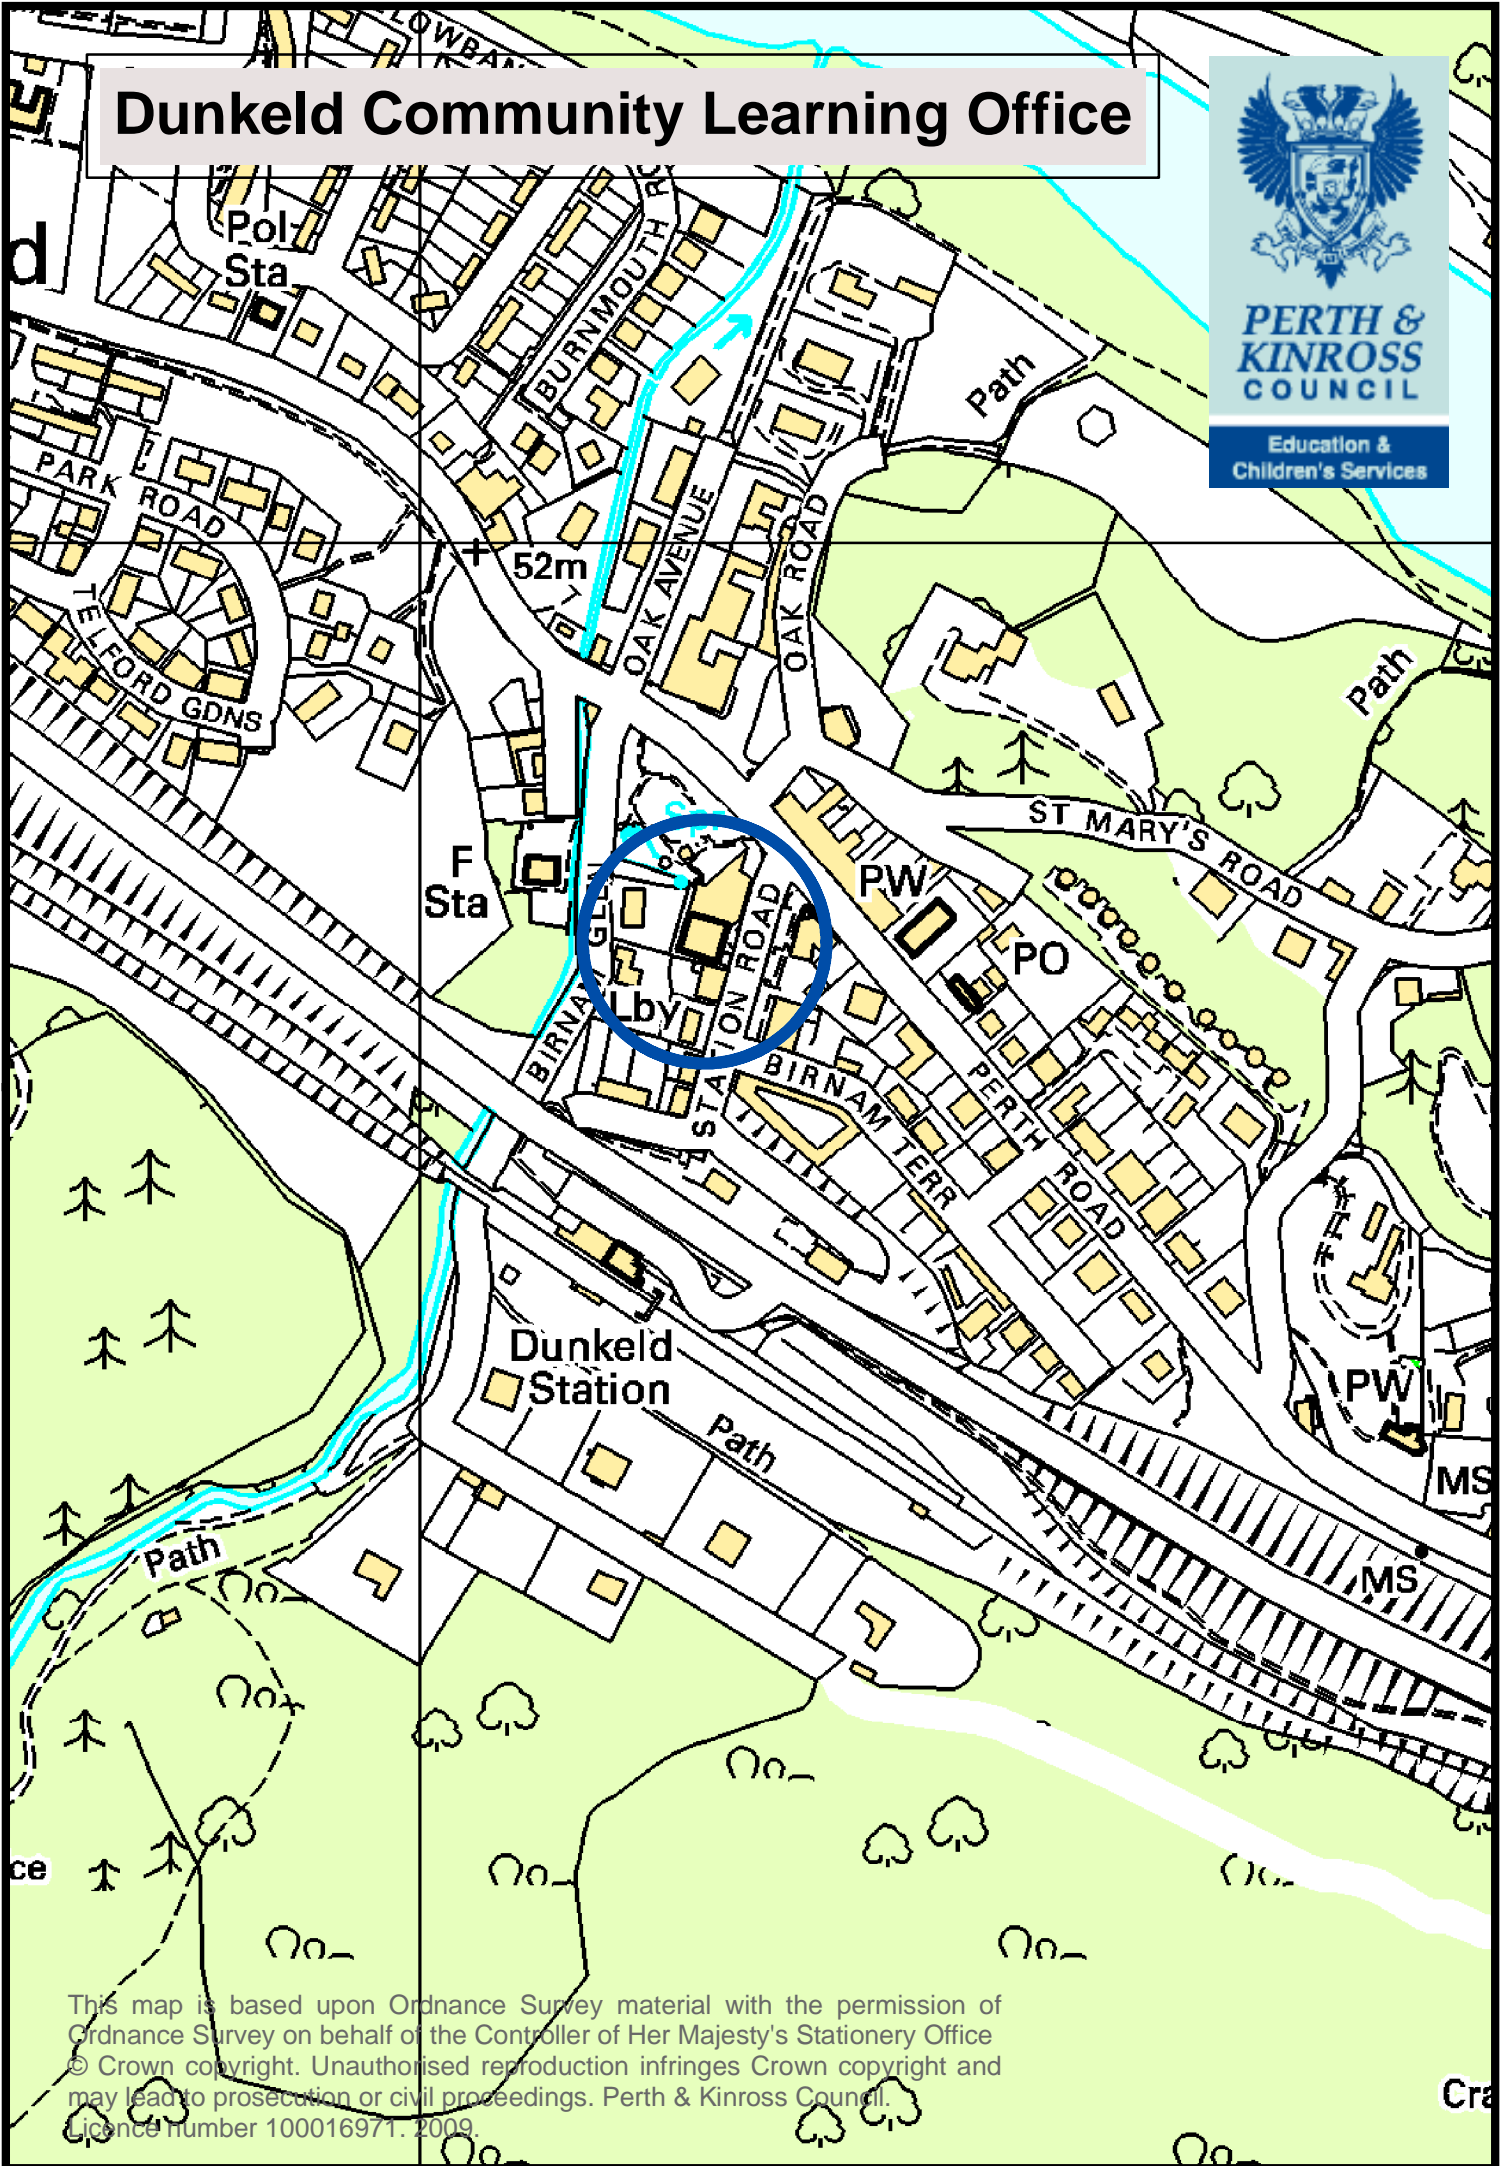

Dunkeld Community Learning Office

PERTH & KINROSS COUNCIL

Education & Children's Services

This map is based upon Ordnance Survey material with the permission of Ordnance Survey on behalf of the Controller of Her Majesty's Stationery Office © Crown copyright. Unauthorised reproduction infringes Crown copyright and may lead to prosecution or civil proceedings. Perth & Kinross Council. Licence number 100016971. 2009.