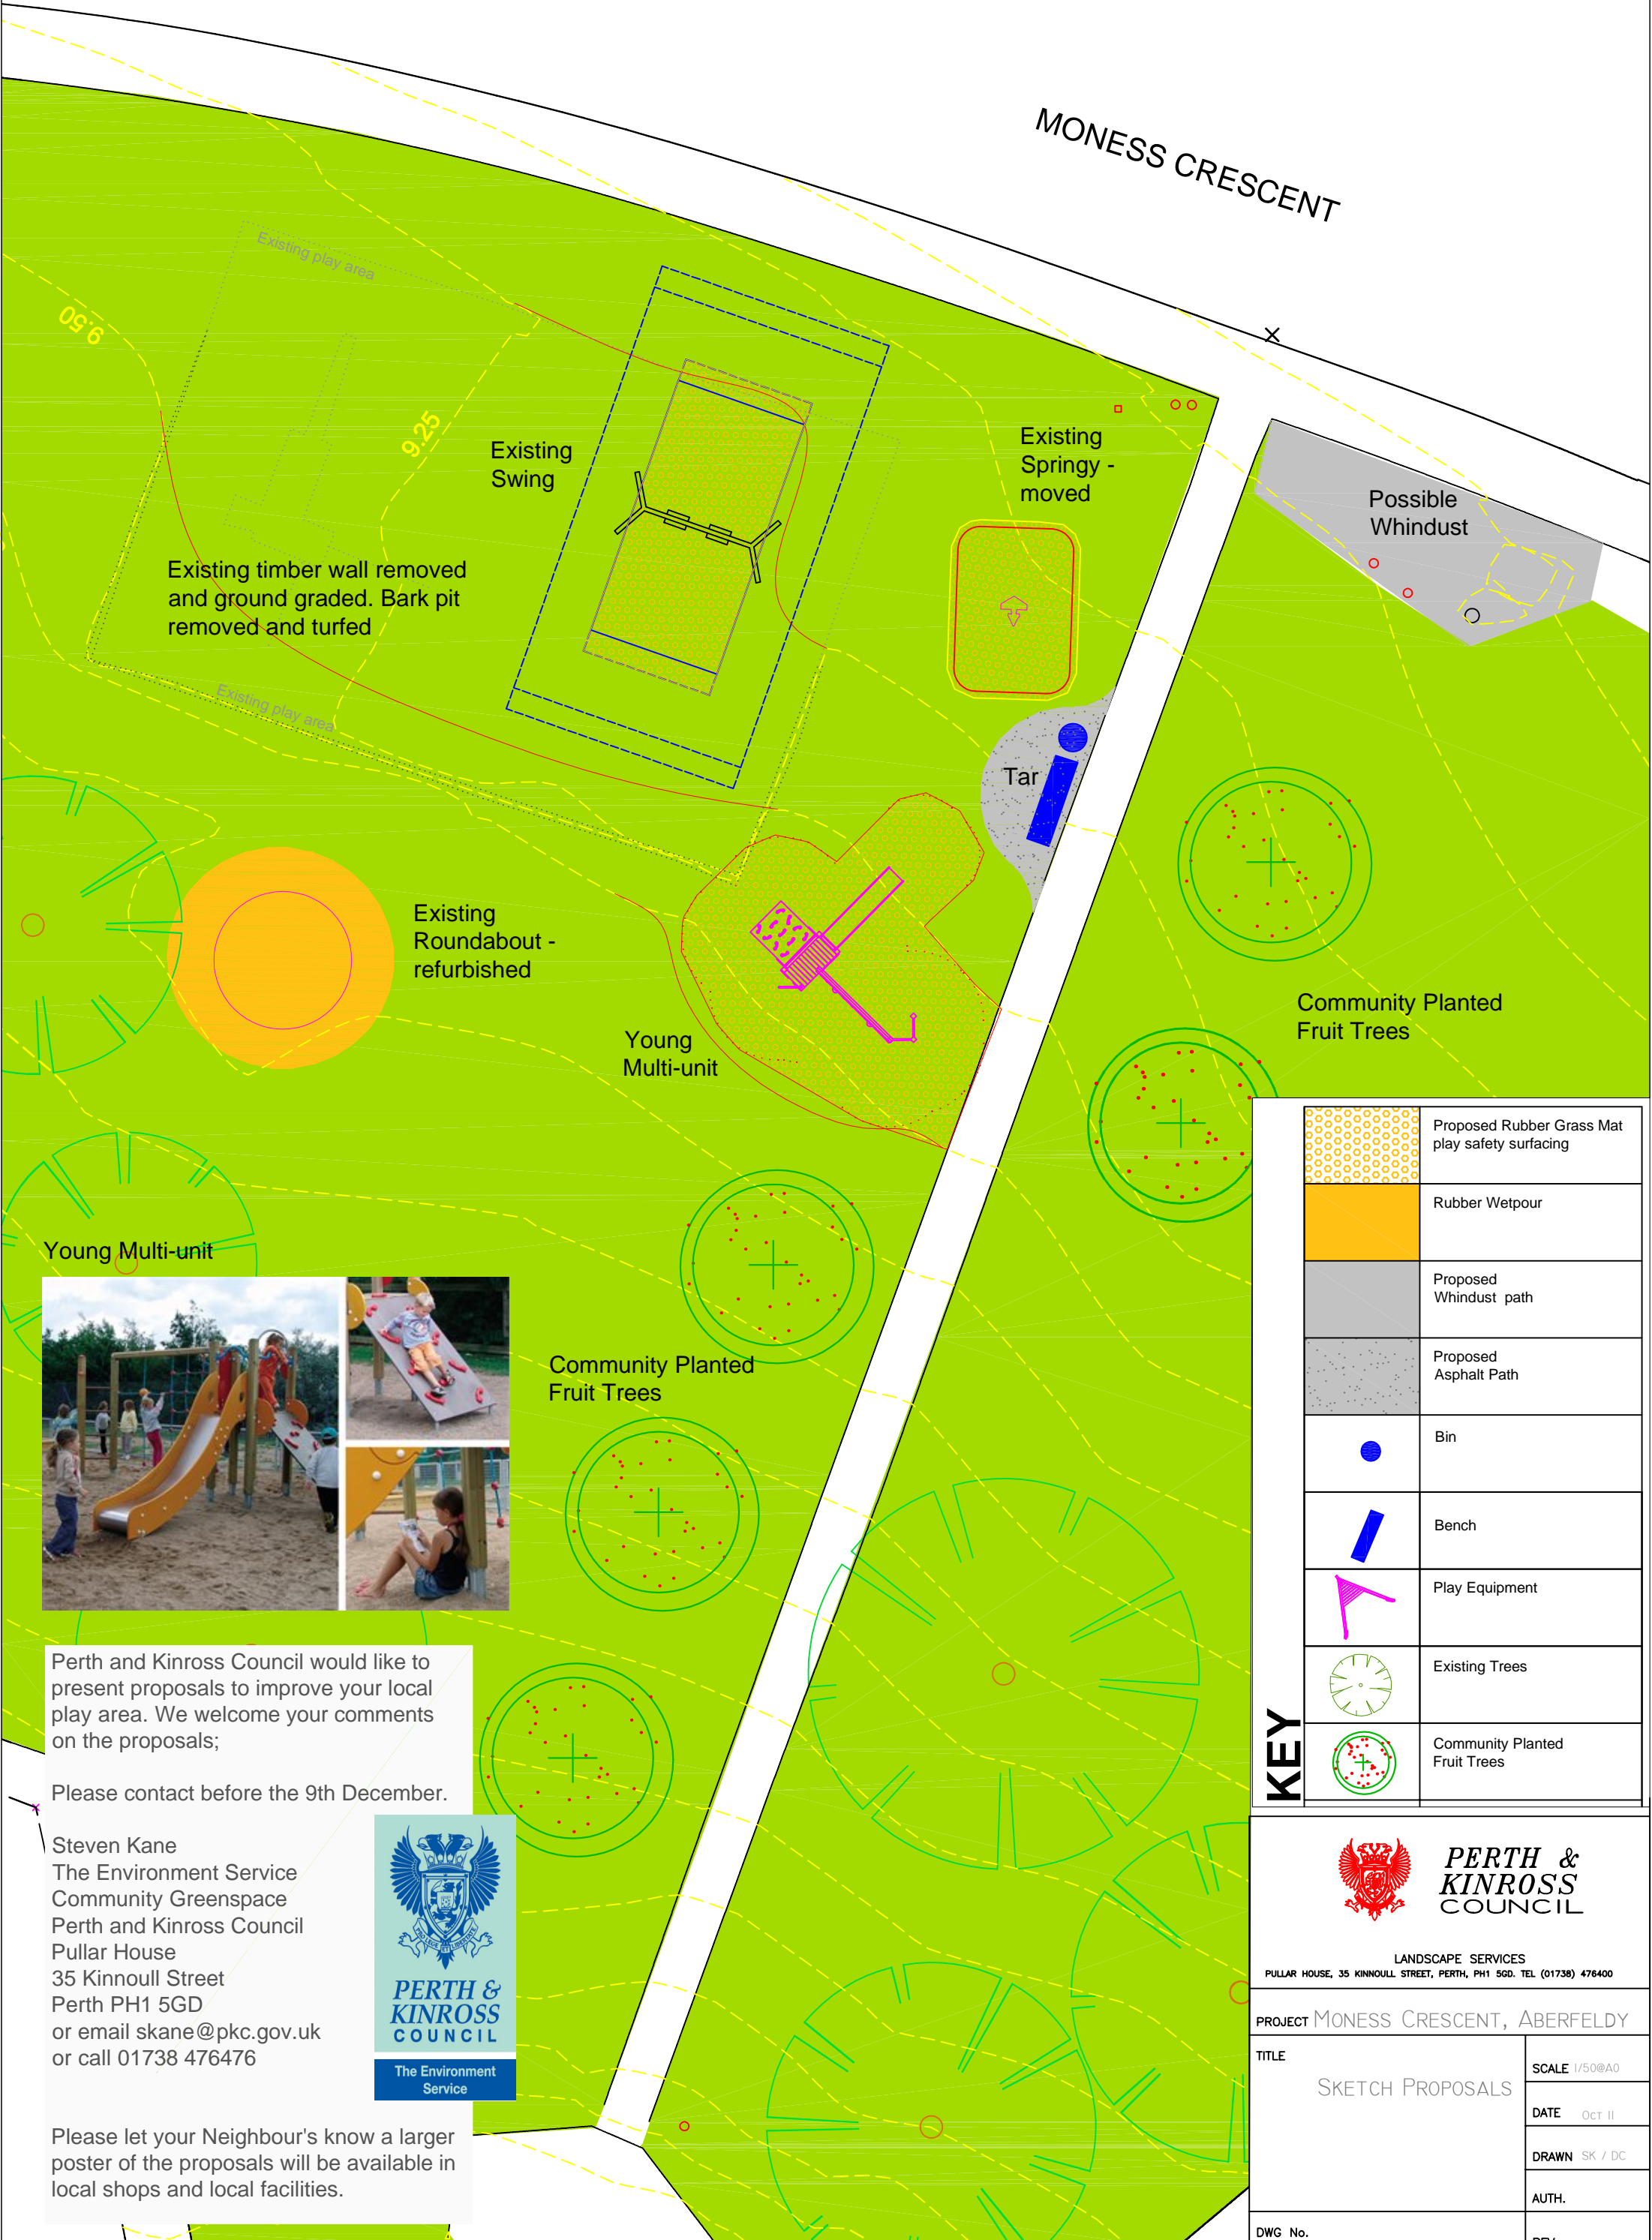

MONESS CRESCENT PLAY AREA, ABERFELDY - PROPOSALS

MONESS CRESCENT

Existing timber wall removed and ground graded. Bark pit removed and turfed

Existing Swing

Existing Springy - moved

Possible Whindust

Tar

Existing Roundabout - refurbished

Young Multi-unit

Community Planted Fruit Trees

Young Multi-unit

Community Planted Fruit Trees

Perth and Kinross Council would like to present proposals to improve your local play area. We welcome your comments on the proposals;

Please let your Neighbour's know a larger poster of the proposals will be available in local shops and local facilities.

	Proposed Rubber Grass Mat play safety surfacing
	Rubber Wetpour
	Proposed Whindust path
	Proposed Asphalt Path
	Bin
	Bench
	Play Equipment
	Existing Trees
	Community Planted Fruit Trees