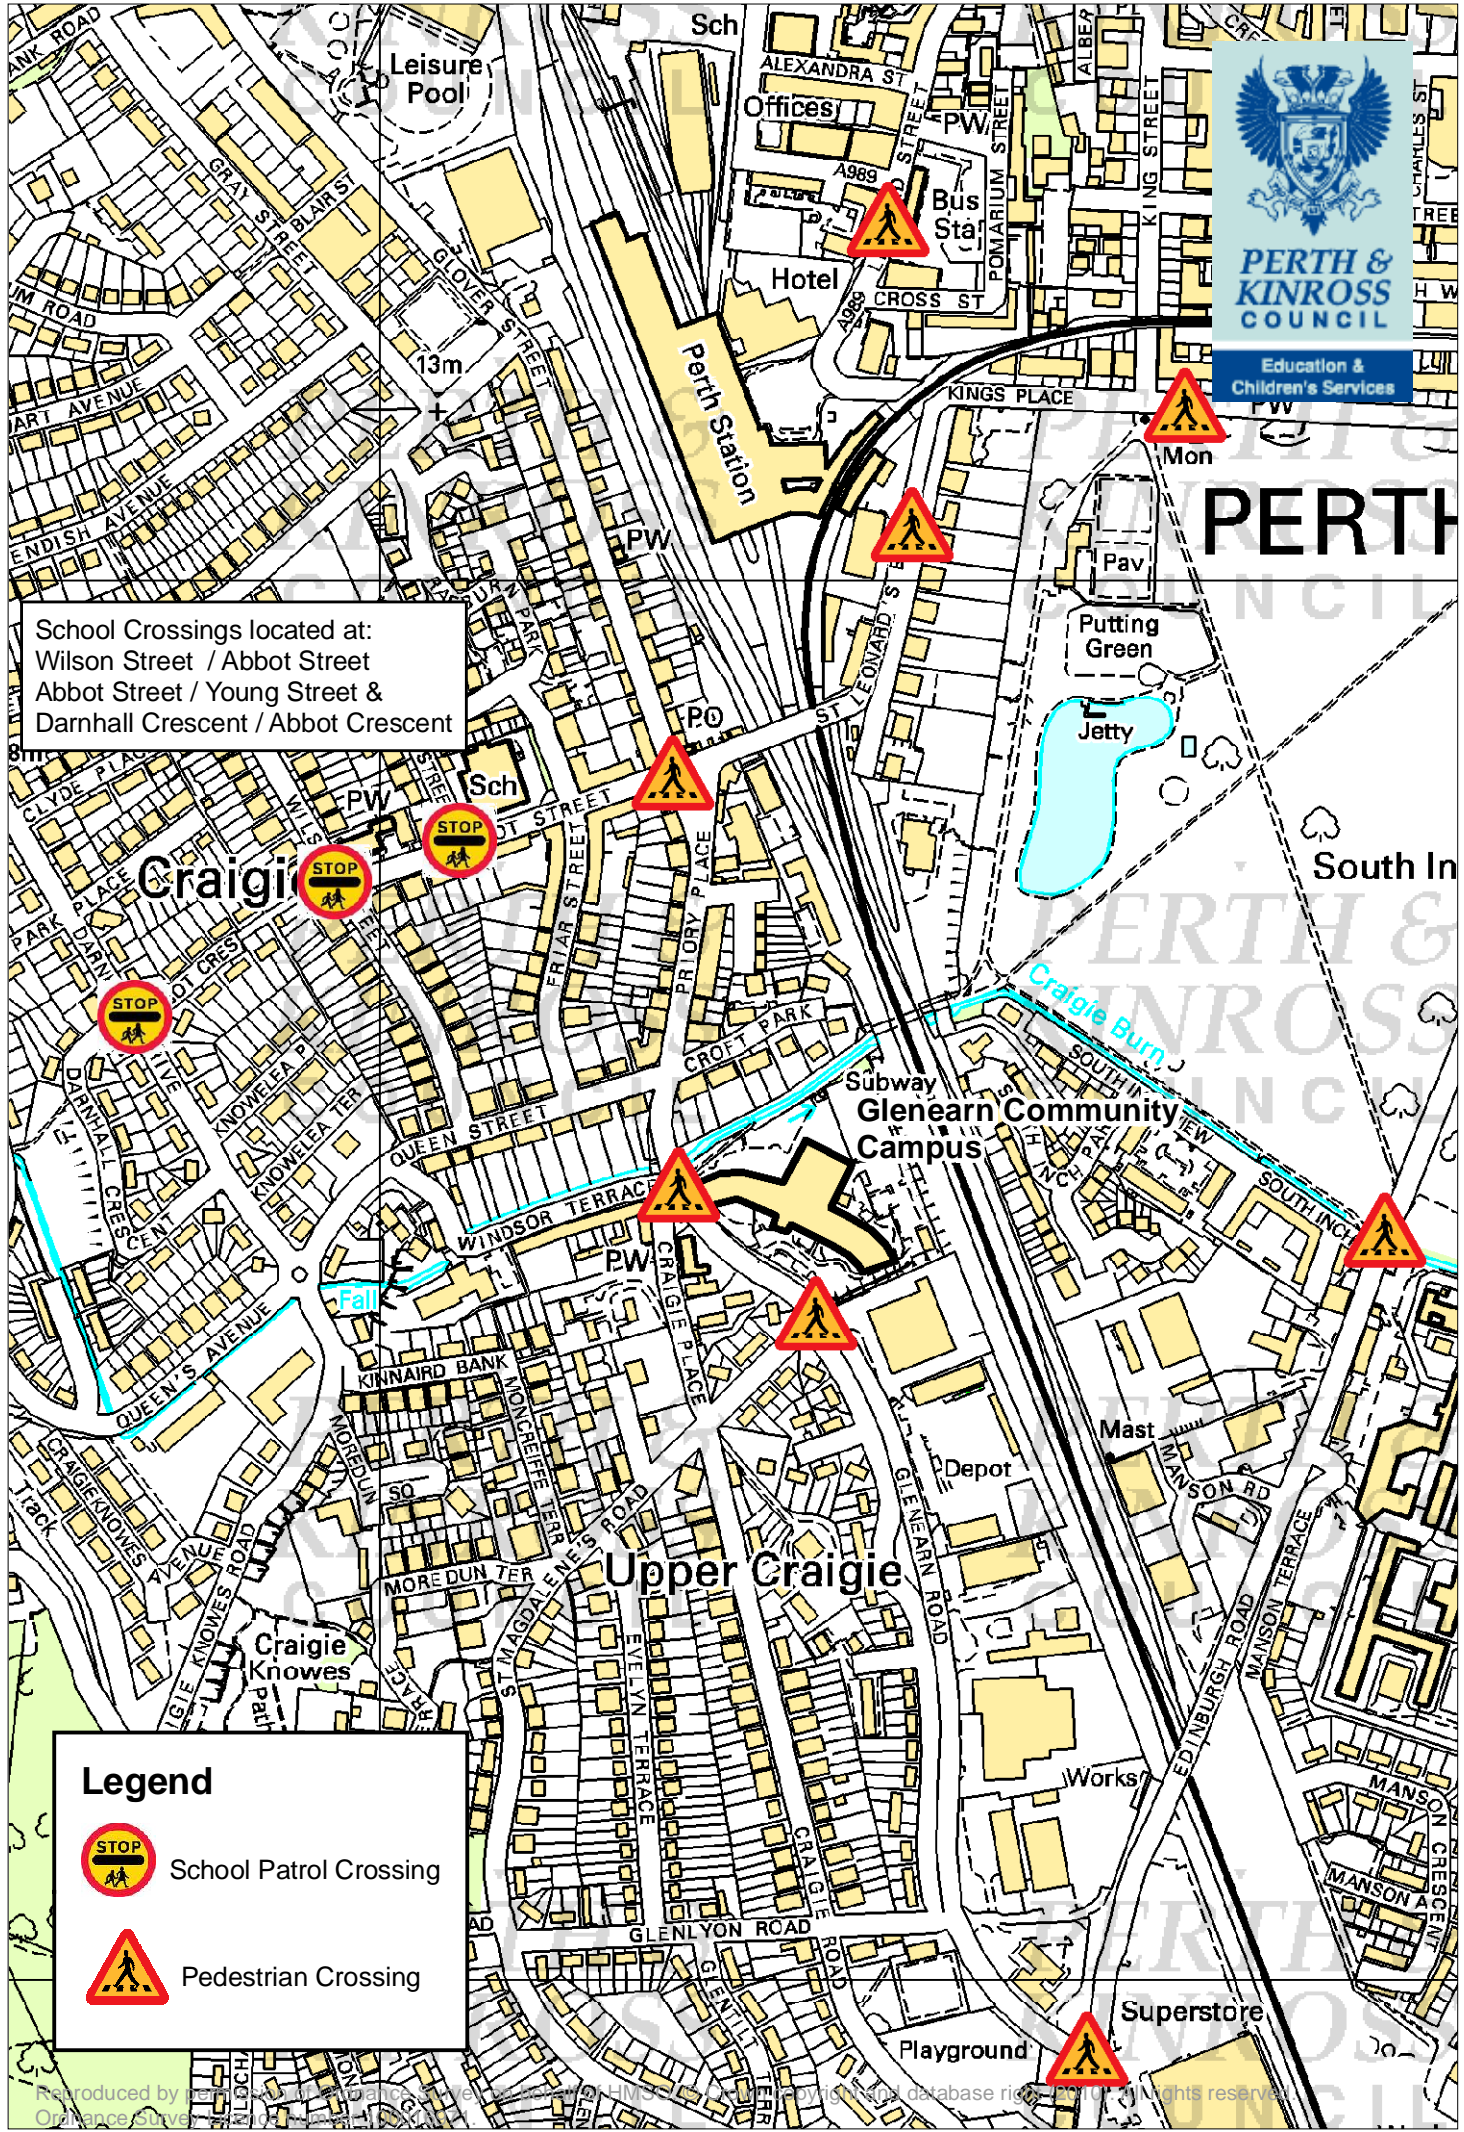

PERTH & KINROSS COUNCIL

School Crossings located at:
Wilson Street / Abbot Street
Abbot Street / Young Street &
Darnhall Crescent / Abbot Crescent

Legend

-  School Patrol Crossing
-  Pedestrian Crossing