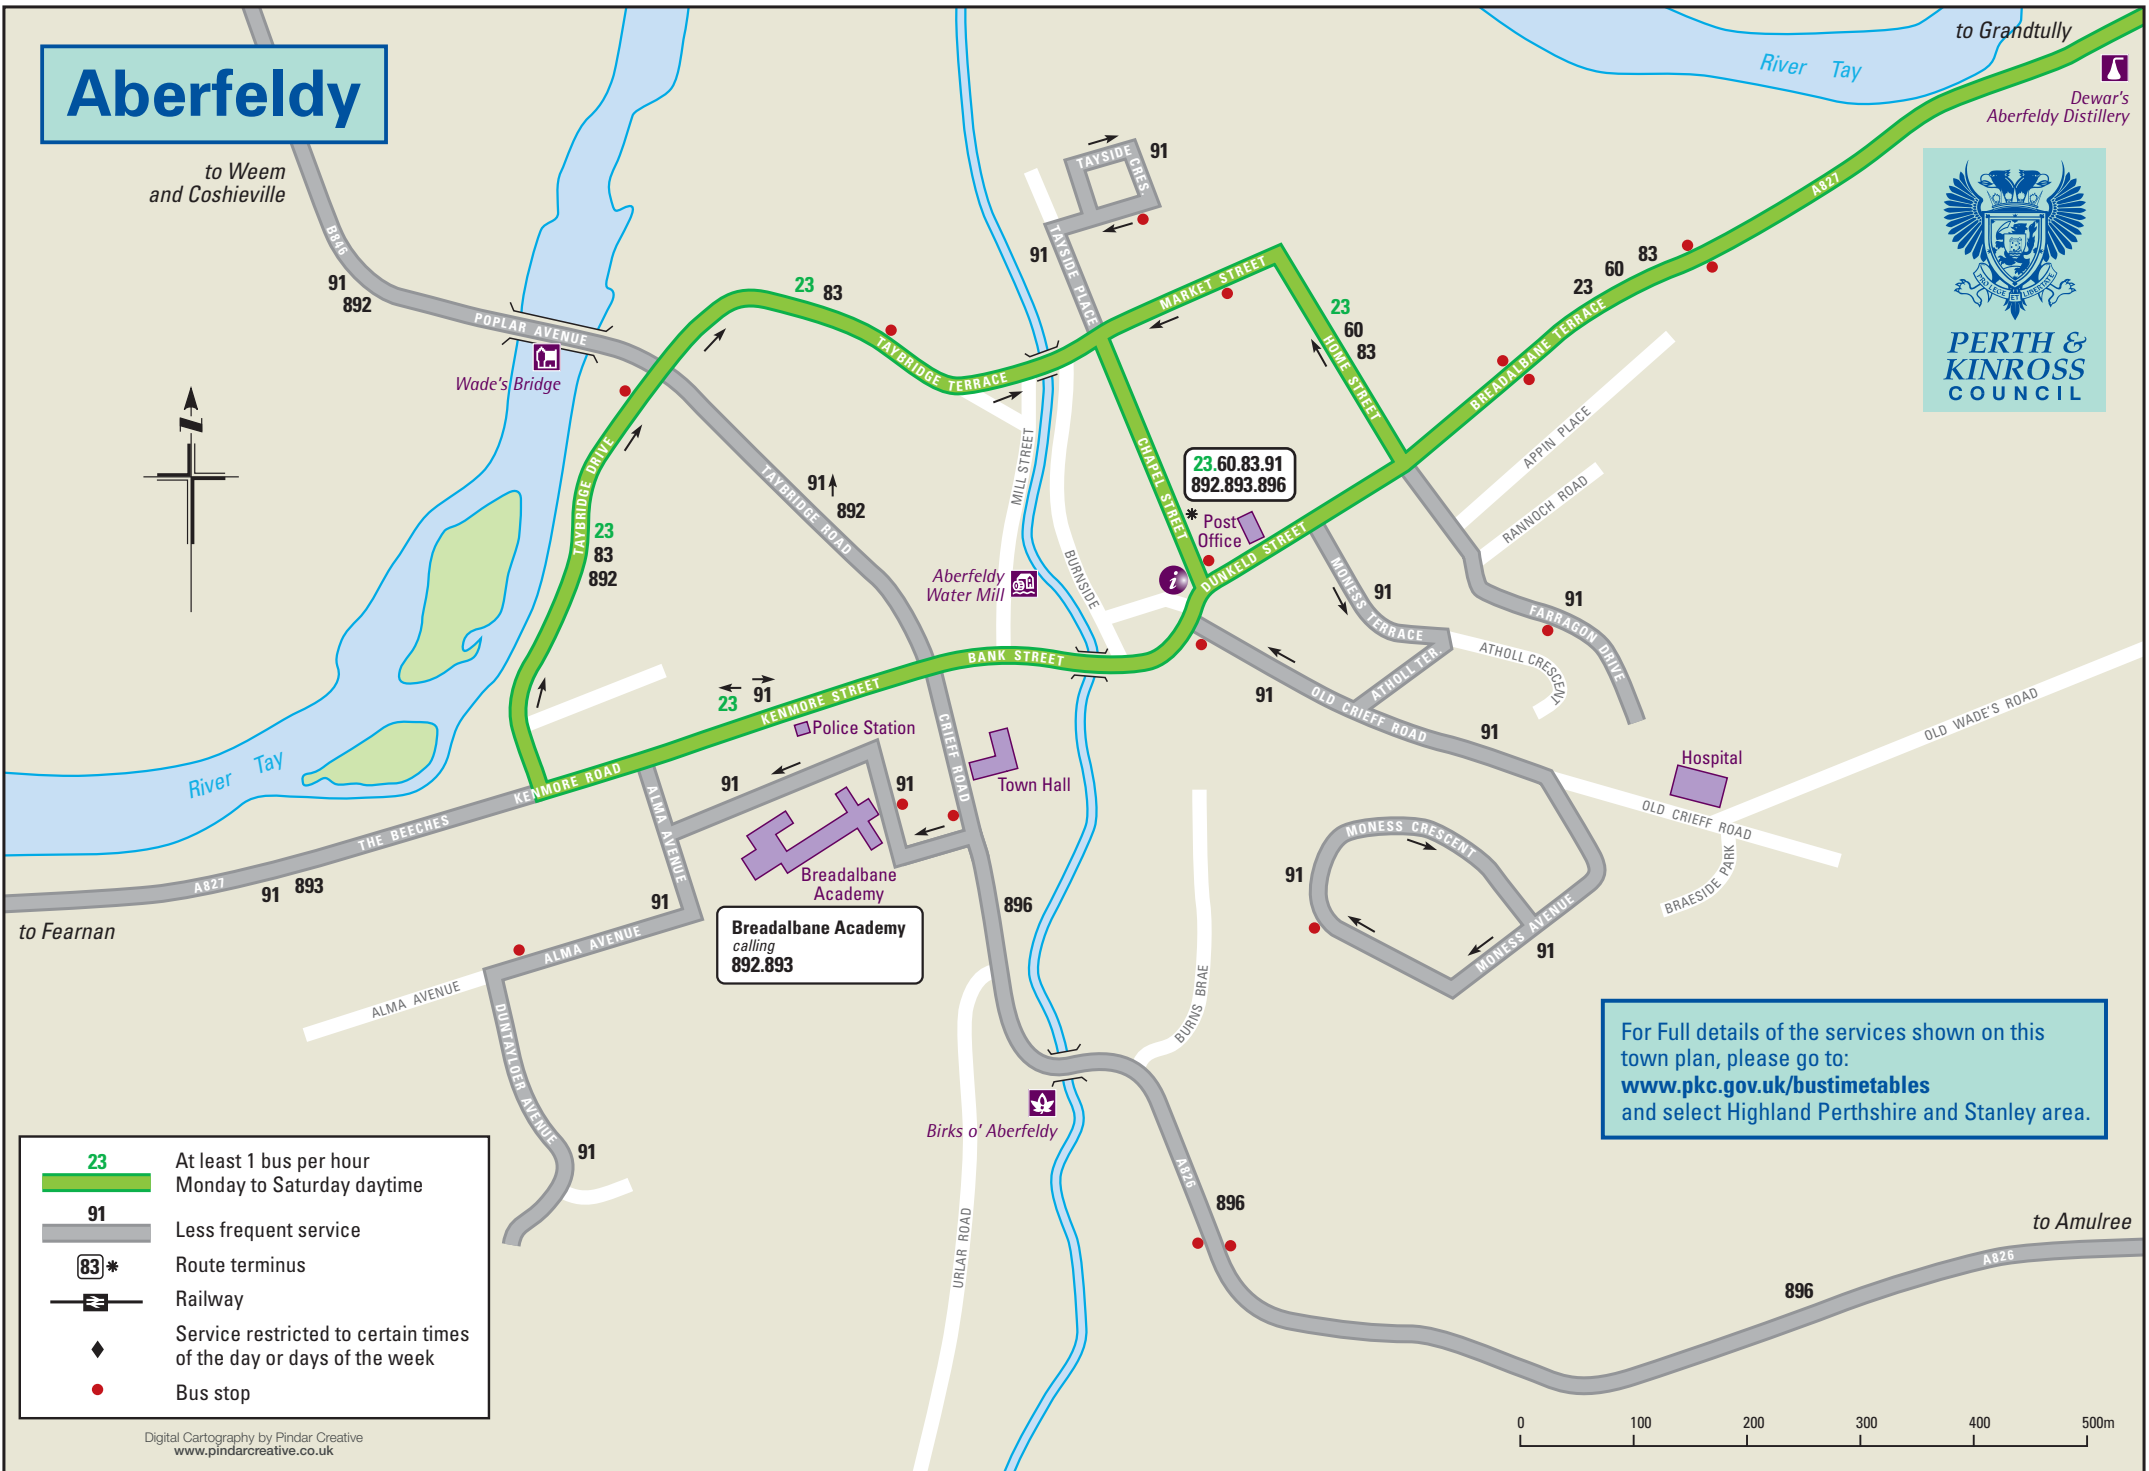

# Aberfeldy

to Grandtully  
Dewar's  
Aberfeldy Distillery

23.60.83.91  
892.893.896

**Breadalbane Academy**  
calling  
892.893

For Full details of the services shown on this town plan, please go to:  
[www.pkc.gov.uk/bustimetables](http://www.pkc.gov.uk/bustimetables)  
and select Highland Perthshire and Stanley area.

- 23 At least 1 bus per hour Monday to Saturday daytime
- 91 Less frequent service
- 83\* Route terminus
- Railway
- ◆ Service restricted to certain times of the day or days of the week
- Bus stop