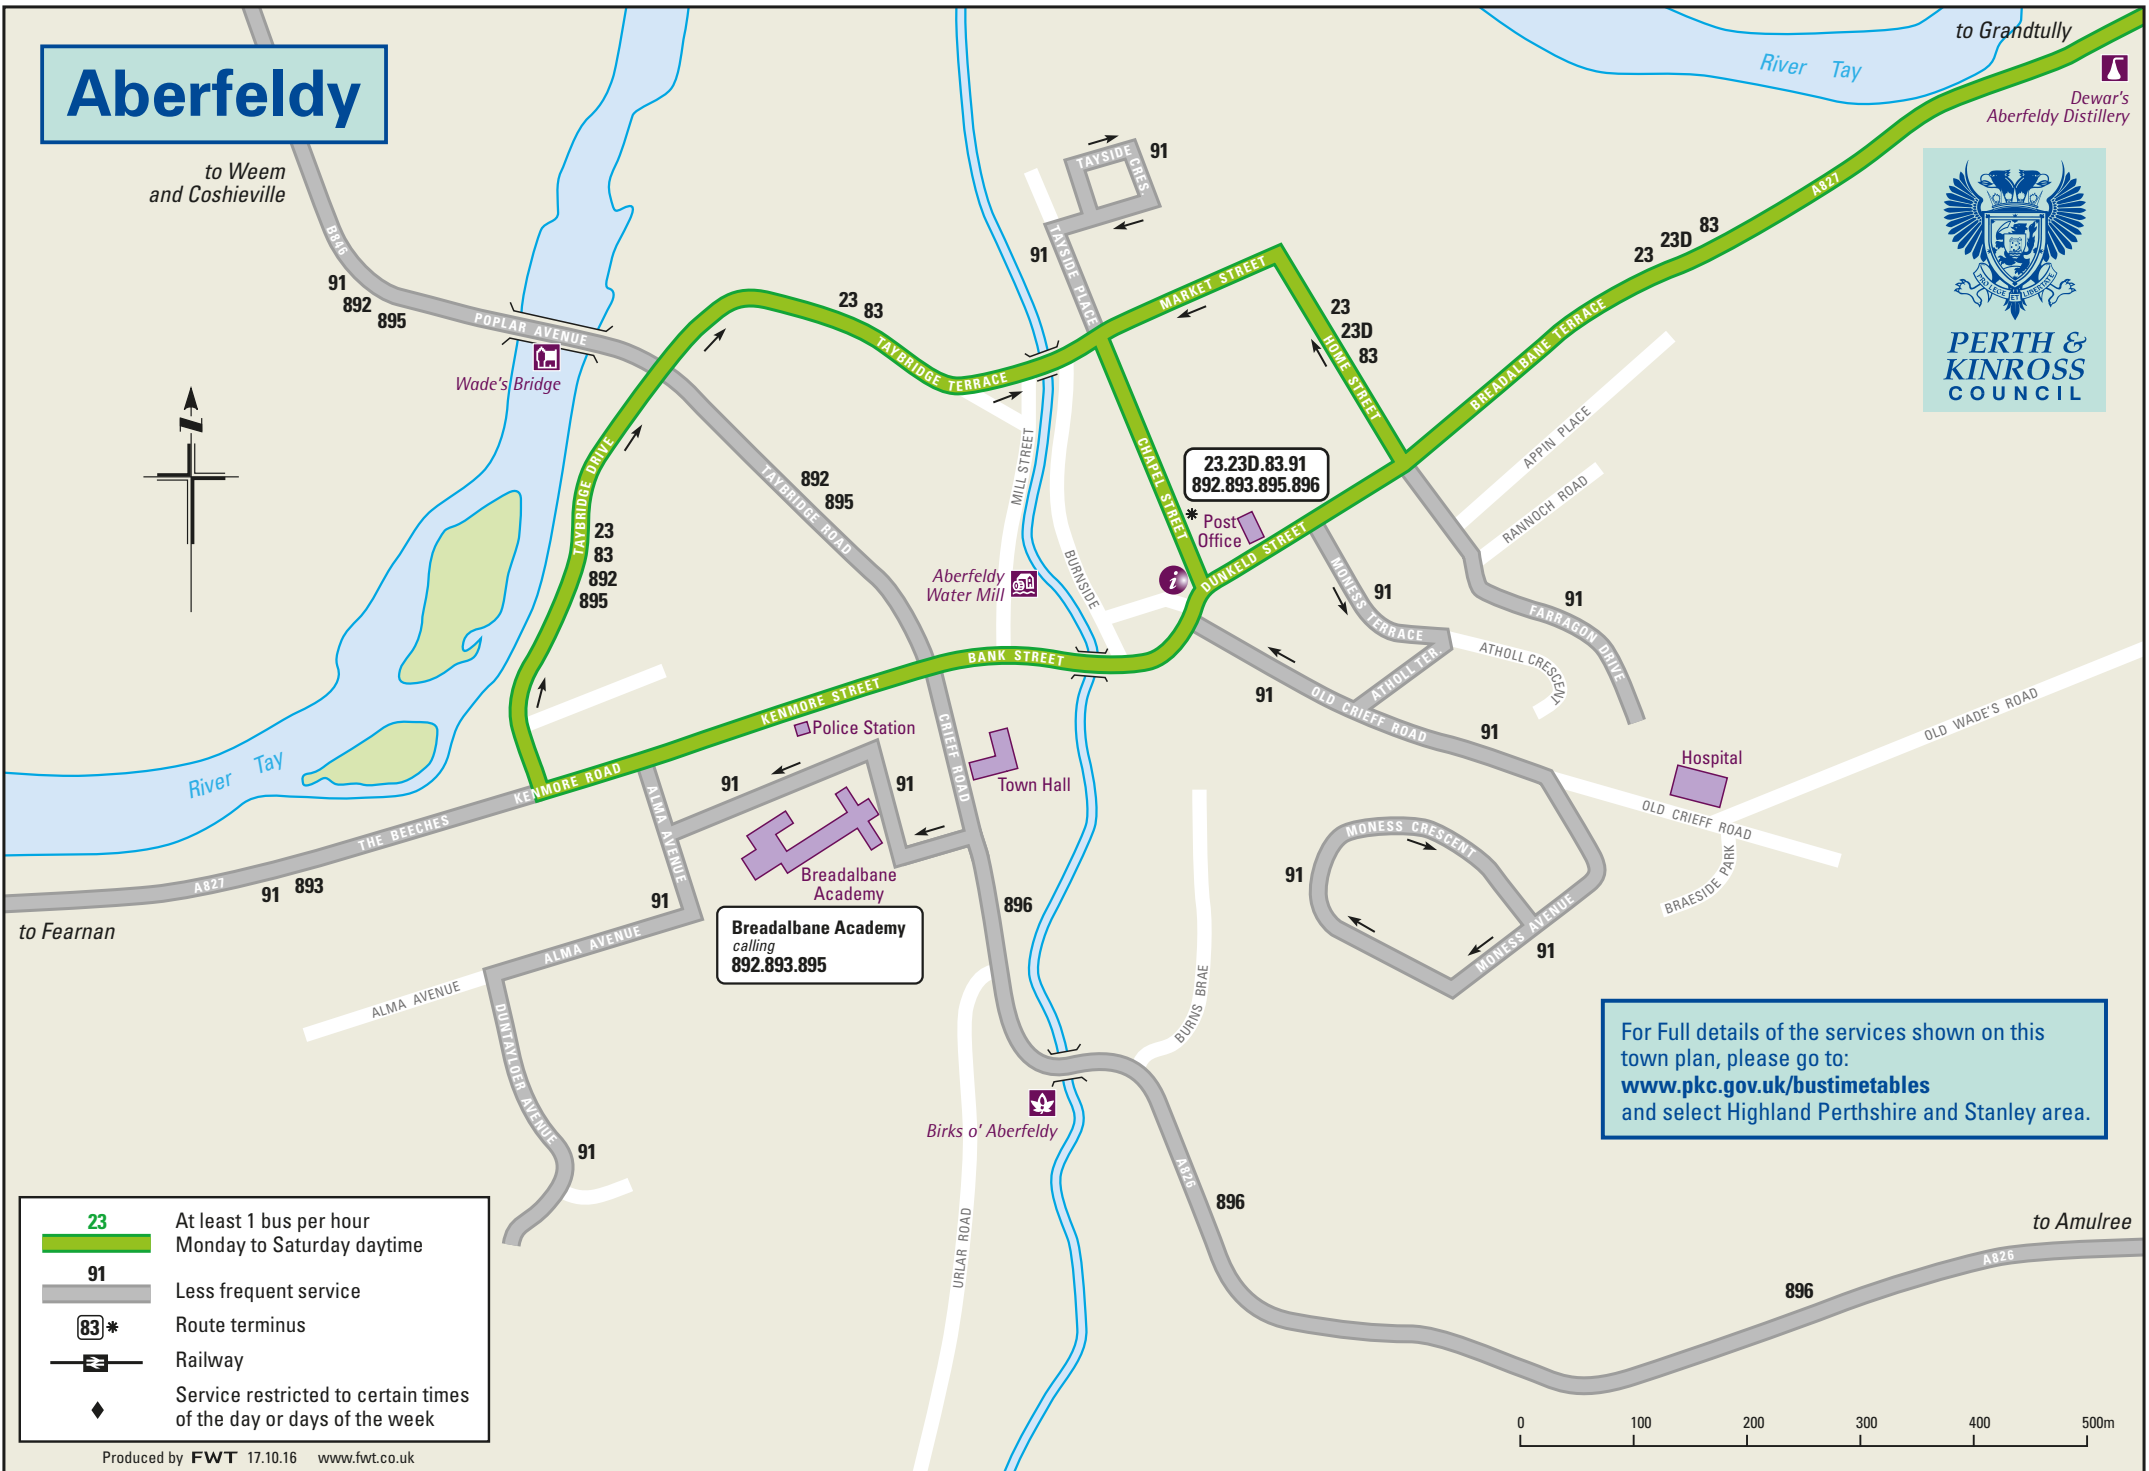

# Aberfeldy

to Grandtully  
Dewar's  
Aberfeldy Distillery

23.23D.83.91  
892.893.895.896

**Breadalbane Academy**  
calling  
892.893.895

For Full details of the services shown on this town plan, please go to:  
[www.pkc.gov.uk/bustimetables](http://www.pkc.gov.uk/bustimetables)  
and select Highland Perthshire and Stanley area.

- 23** At least 1 bus per hour Monday to Saturday daytime
- 91** Less frequent service
- 83\* **83\*** Route terminus
- 83\*** Railway
- ◆** Service restricted to certain times of the day or days of the week