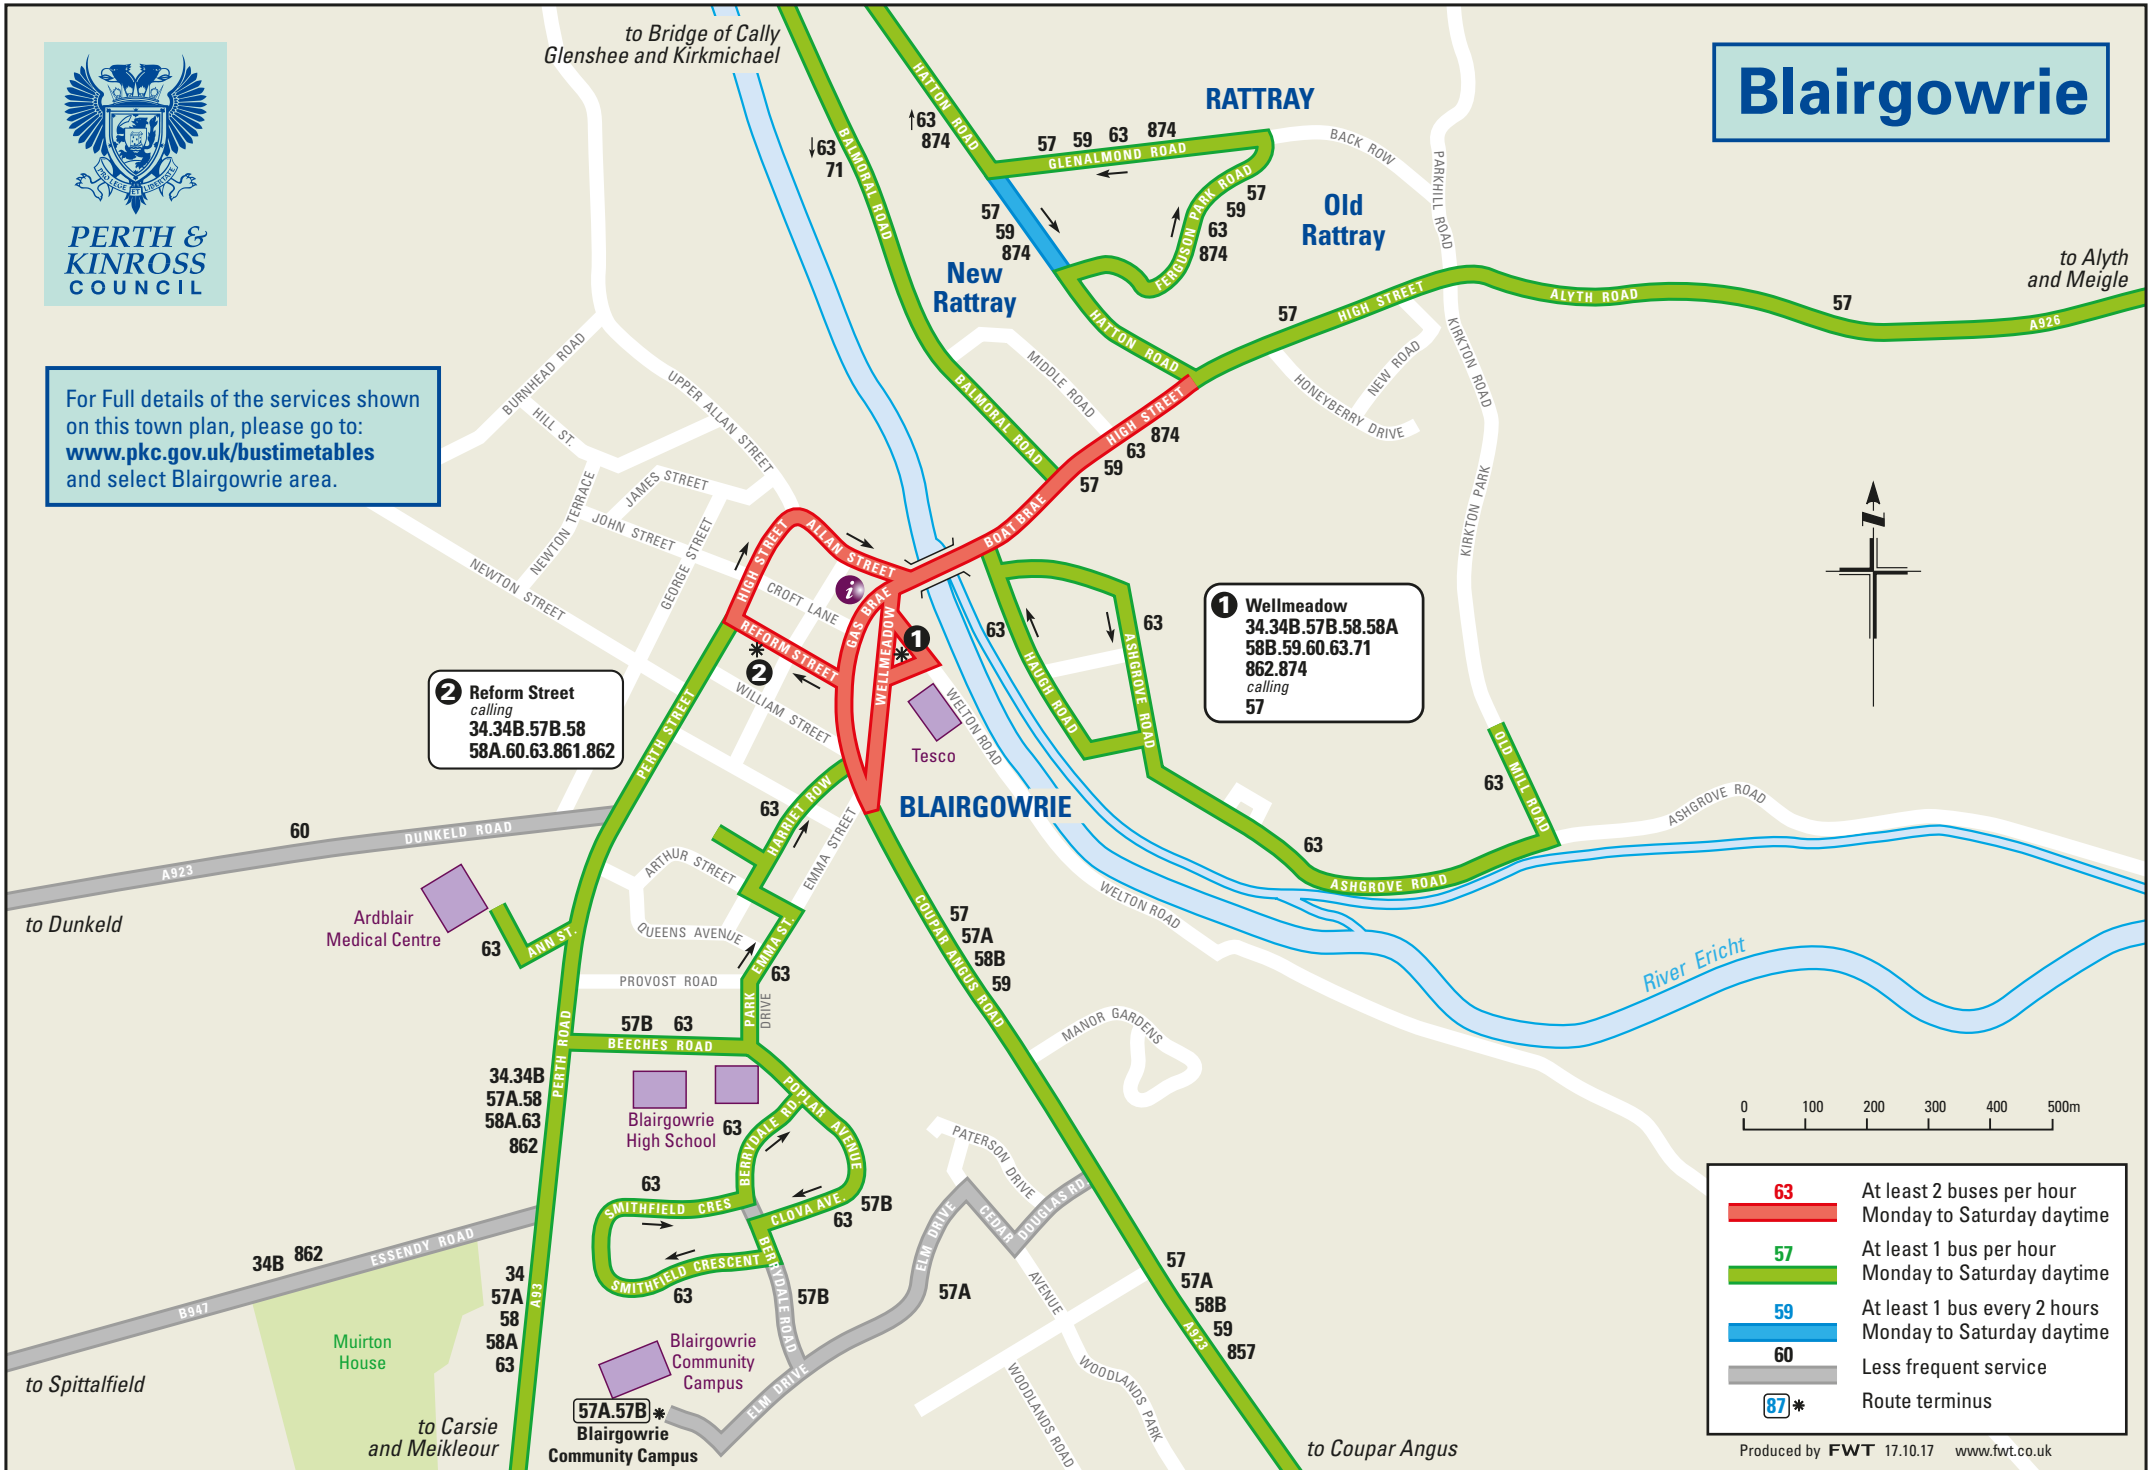

# Blairgowrie

For Full details of the services shown on this town plan, please go to: [www.pkc.gov.uk/bustimetables](http://www.pkc.gov.uk/bustimetables) and select Blairgowrie area.

**2** Reform Street calling  
34.34B.57B.58  
58A.60.63.861.862

**1** Wellmeadow  
34.34B.57B.58.58A  
58B.59.60.63.71  
862.874  
calling  
57

<b>63</b>	At least 2 buses per hour Monday to Saturday daytime
<b>57</b>	At least 1 bus per hour Monday to Saturday daytime
<b>59</b>	At least 1 bus every 2 hours Monday to Saturday daytime
<b>60</b>	Less frequent service
<b>87*</b>	Route terminus