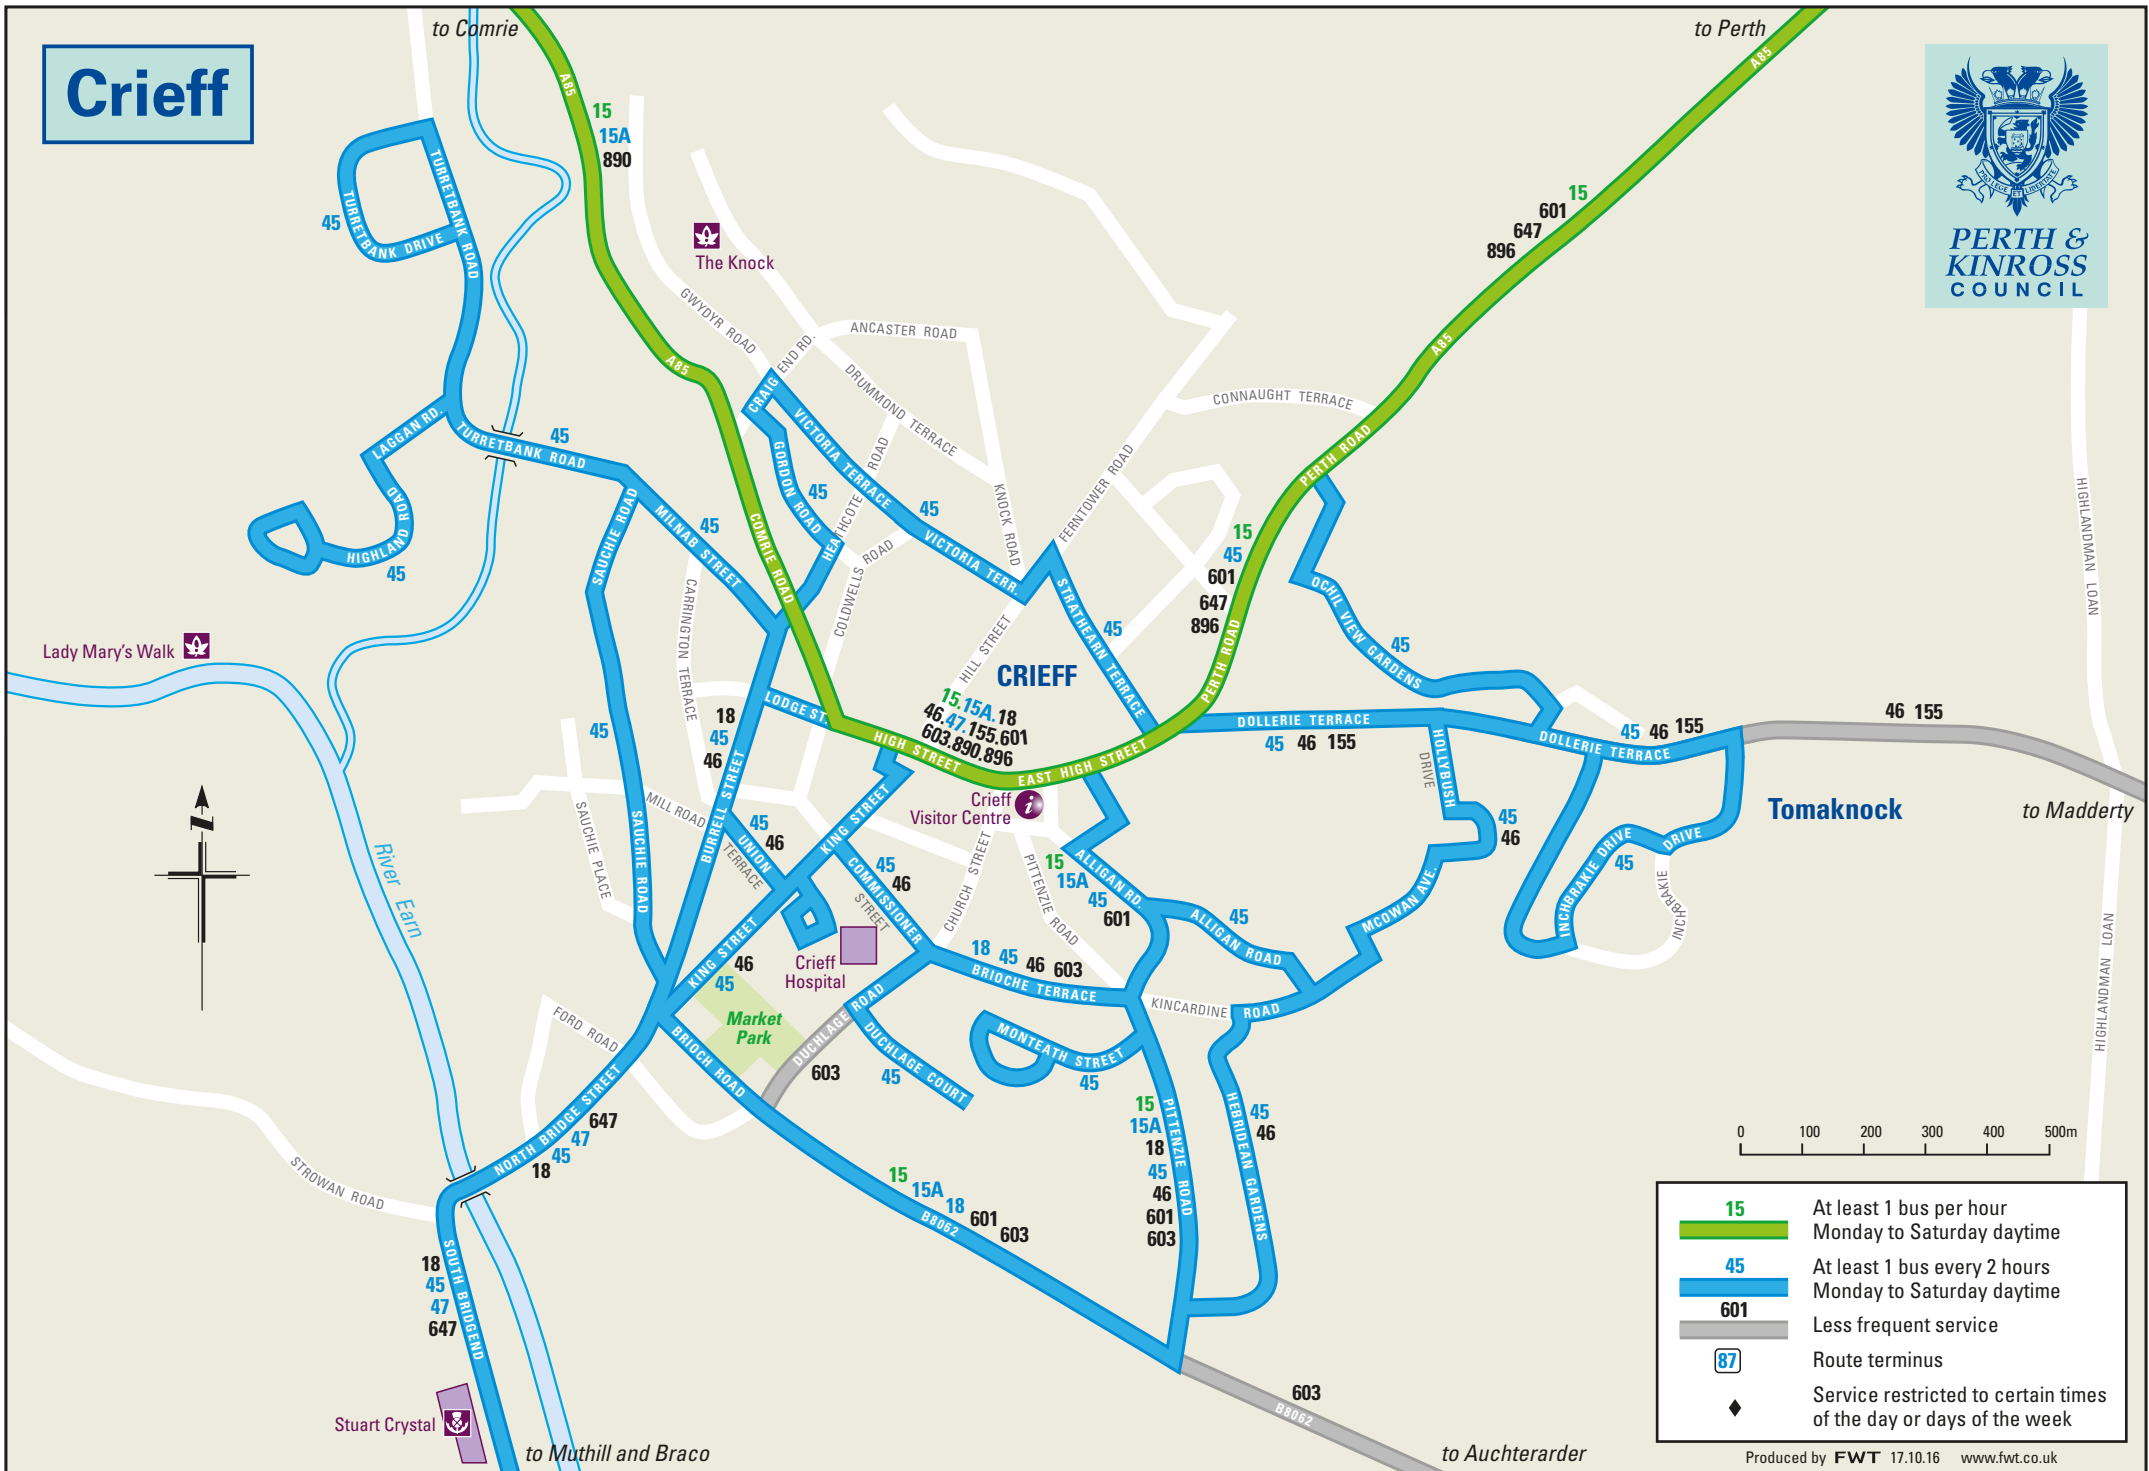

# Crieff

<b>15</b>	At least 1 bus per hour Monday to Saturday daytime
<b>45</b>	At least 1 bus every 2 hours Monday to Saturday daytime
<b>601</b>	Less frequent service
<b>87</b>	Route terminus
<b>◆</b>	Service restricted to certain times of the day or days of the week