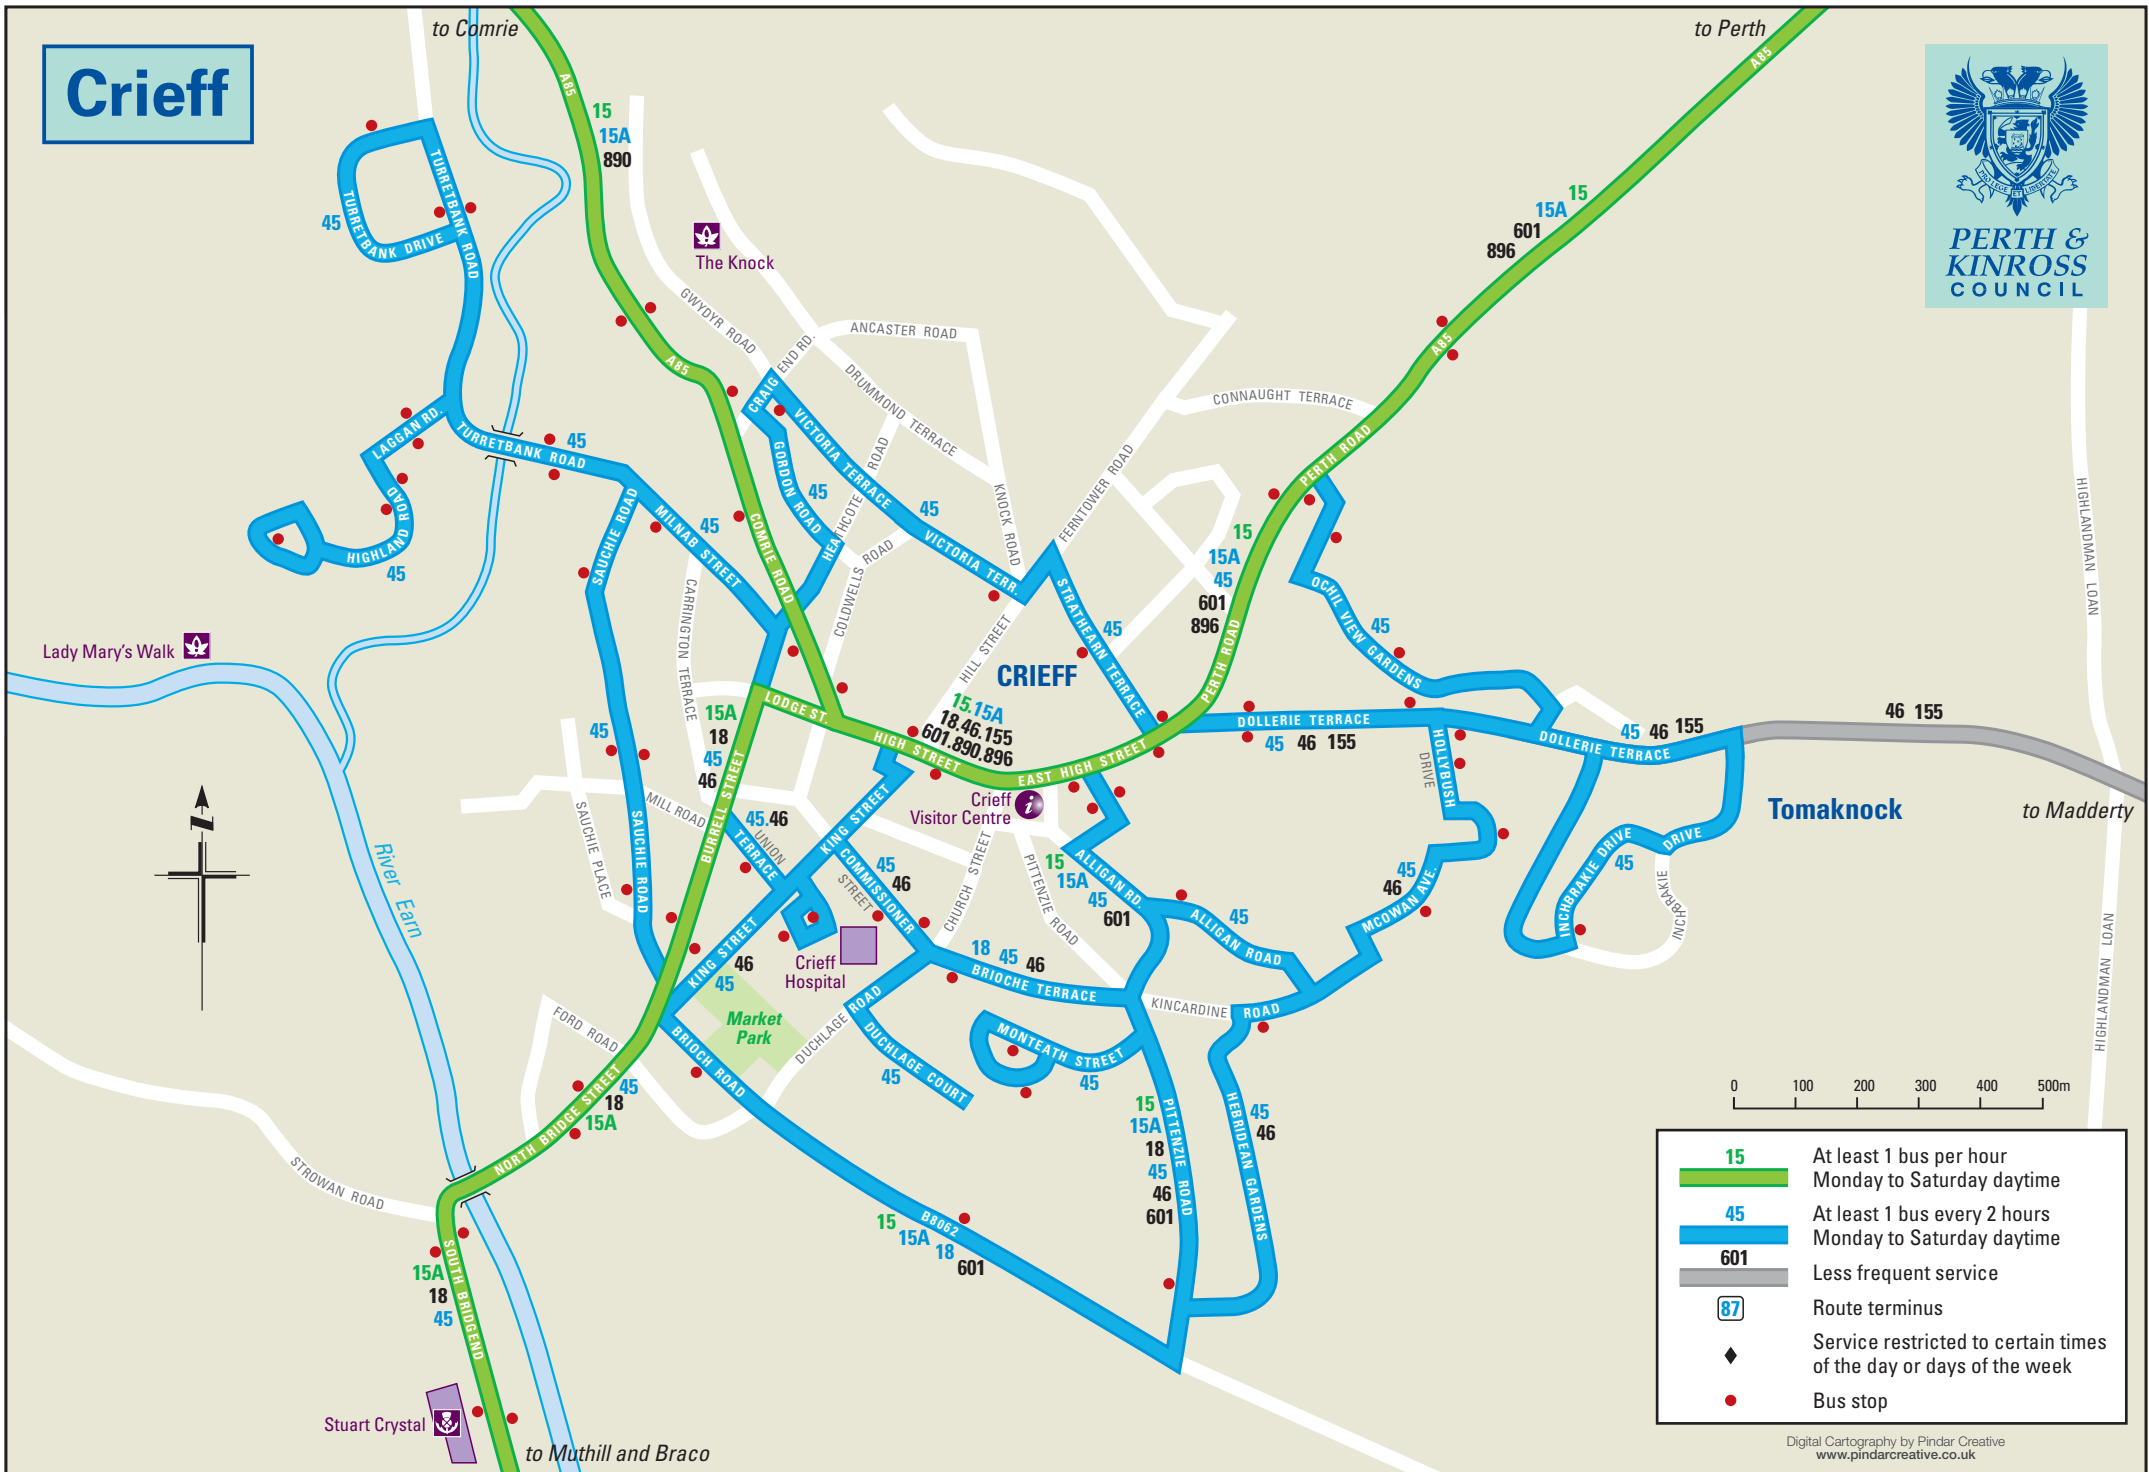

Crieff

15	At least 1 bus per hour Monday to Saturday daytime
45	At least 1 bus every 2 hours Monday to Saturday daytime
601	Less frequent service
87	Route terminus
◆	Service restricted to certain times of the day or days of the week
●	Bus stop