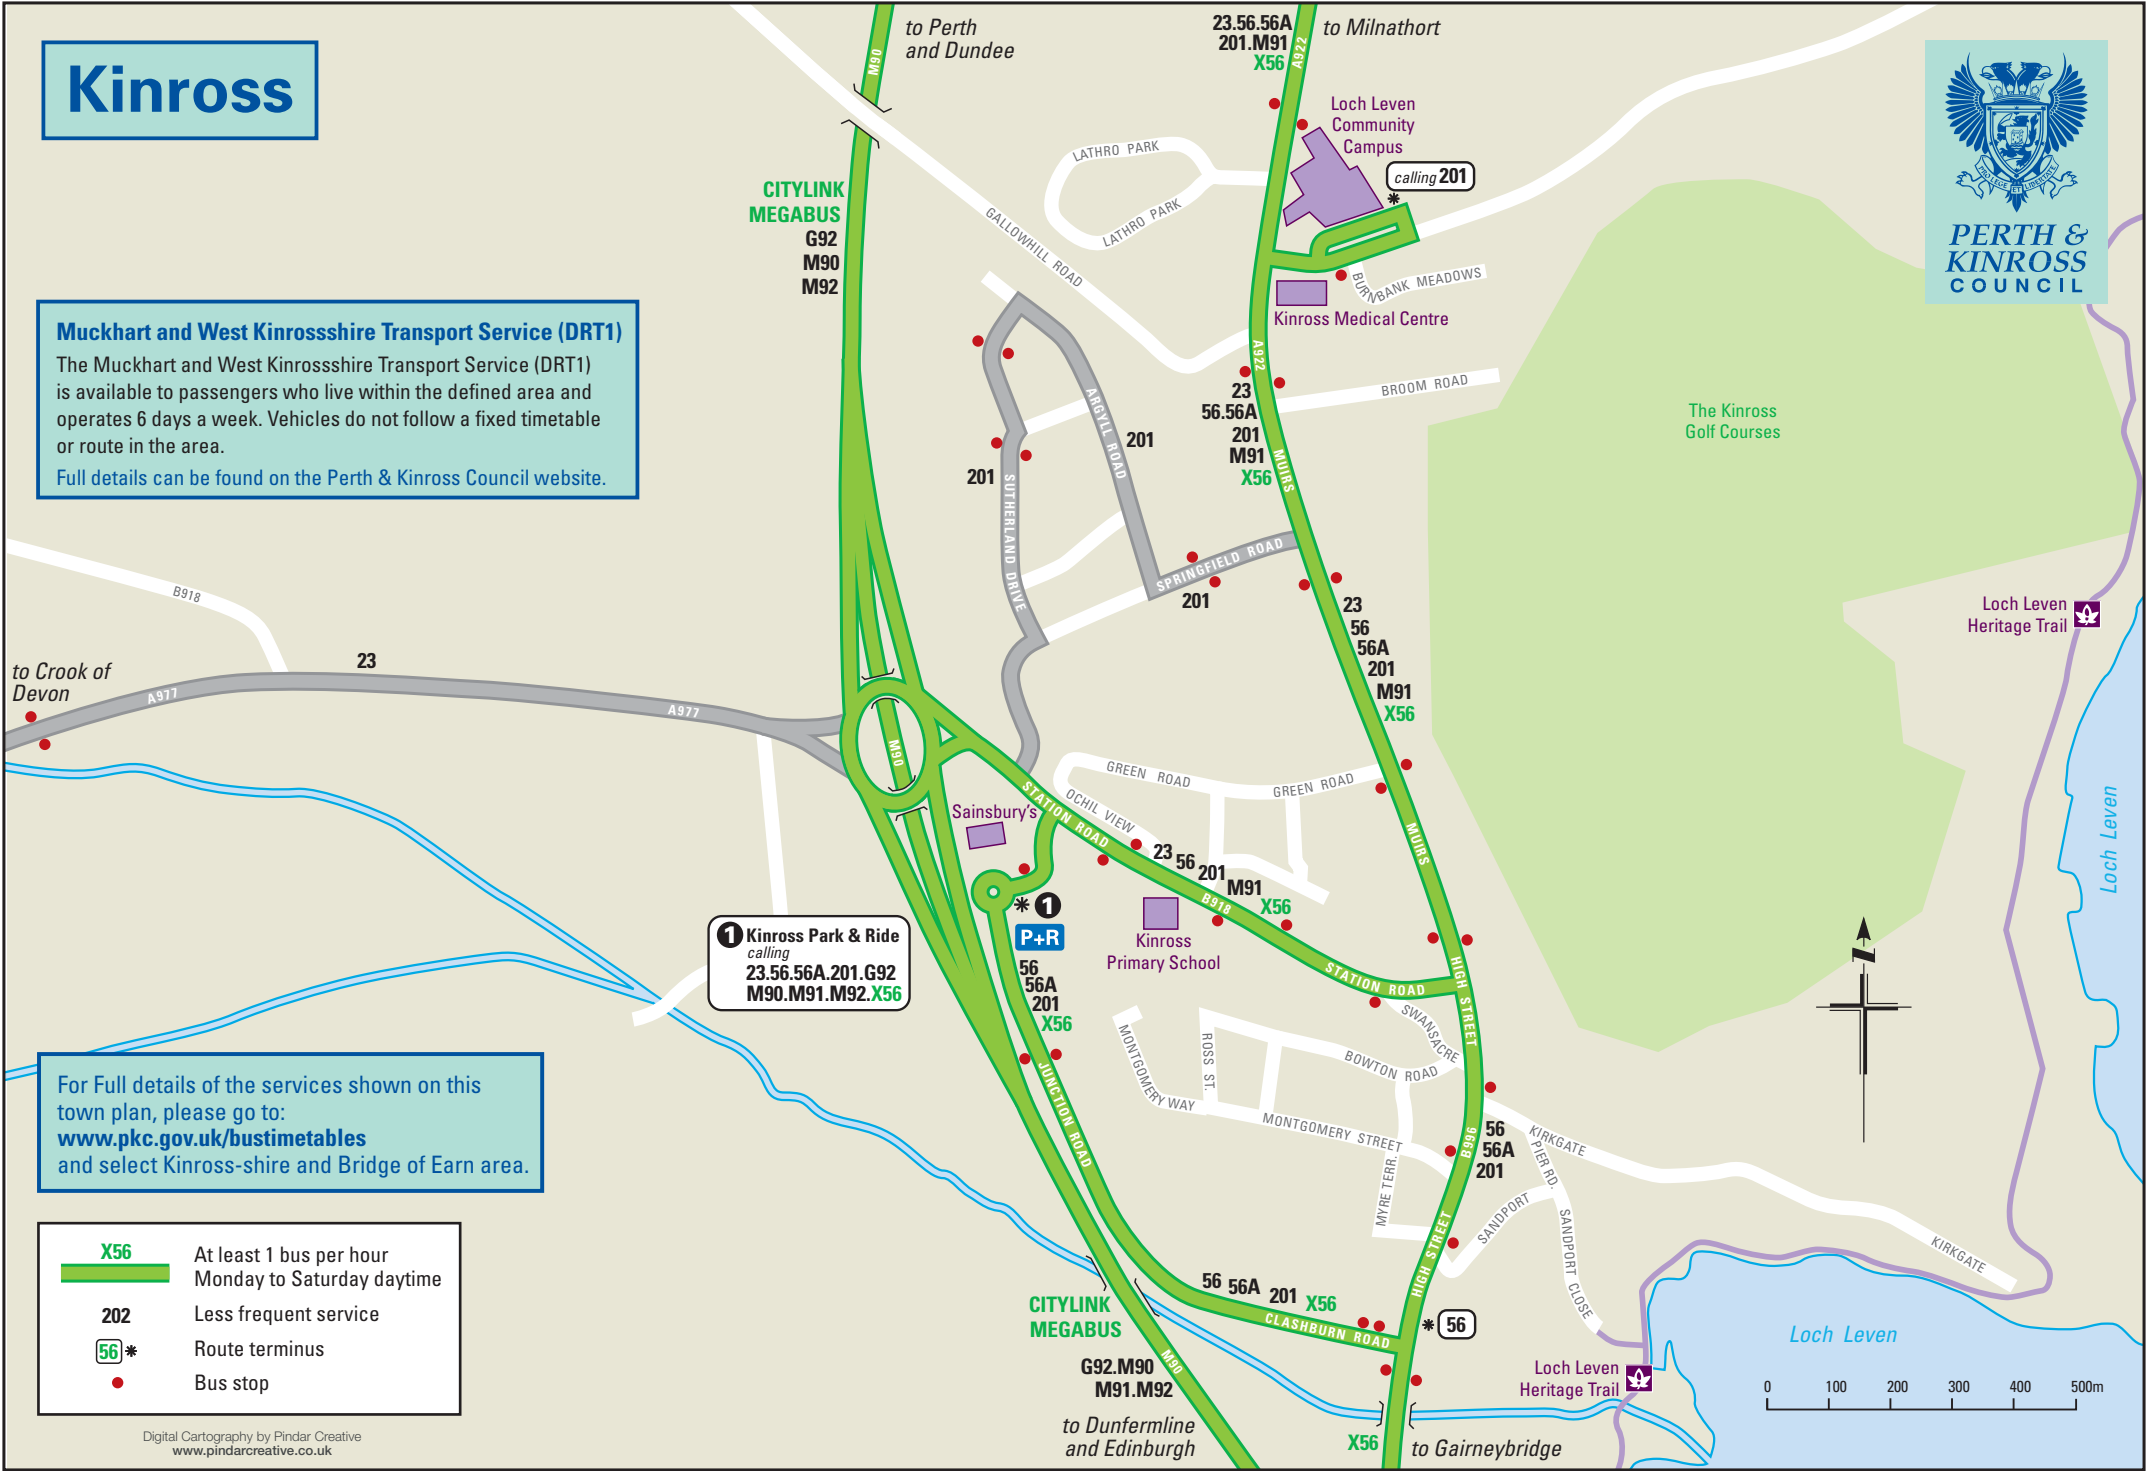

## Muckhart and West Kinrossshire Transport Service (DRT1)

The Muckhart and West Kinrossshire Transport Service (DRT1) is available to passengers who live within the defined area and operates 6 days a week. Vehicles do not follow a fixed timetable or route in the area.

Full details can be found on the Perth & Kinross Council website.

For Full details of the services shown on this town plan, please go to: [www.pkc.gov.uk/bustimetables](http://www.pkc.gov.uk/bustimetables) and select Kinross-shire and Bridge of Earn area.

- X56 At least 1 bus per hour Monday to Saturday daytime
- 202 Less frequent service
- 56\* Route terminus
- Bus stop

**1** Kinross Park & Ride  
calling  
23.56.56A.201.G92  
M90.M91.M92.X56

CITYLINK MEGABUS  
G92.M90  
M91.M92  
to Dunfermline and Edinburgh

23.56.56A  
201.M91  
X56  
to Milnathort

\* 56  
to Gairneybridge

0 100 200 300 400 500m