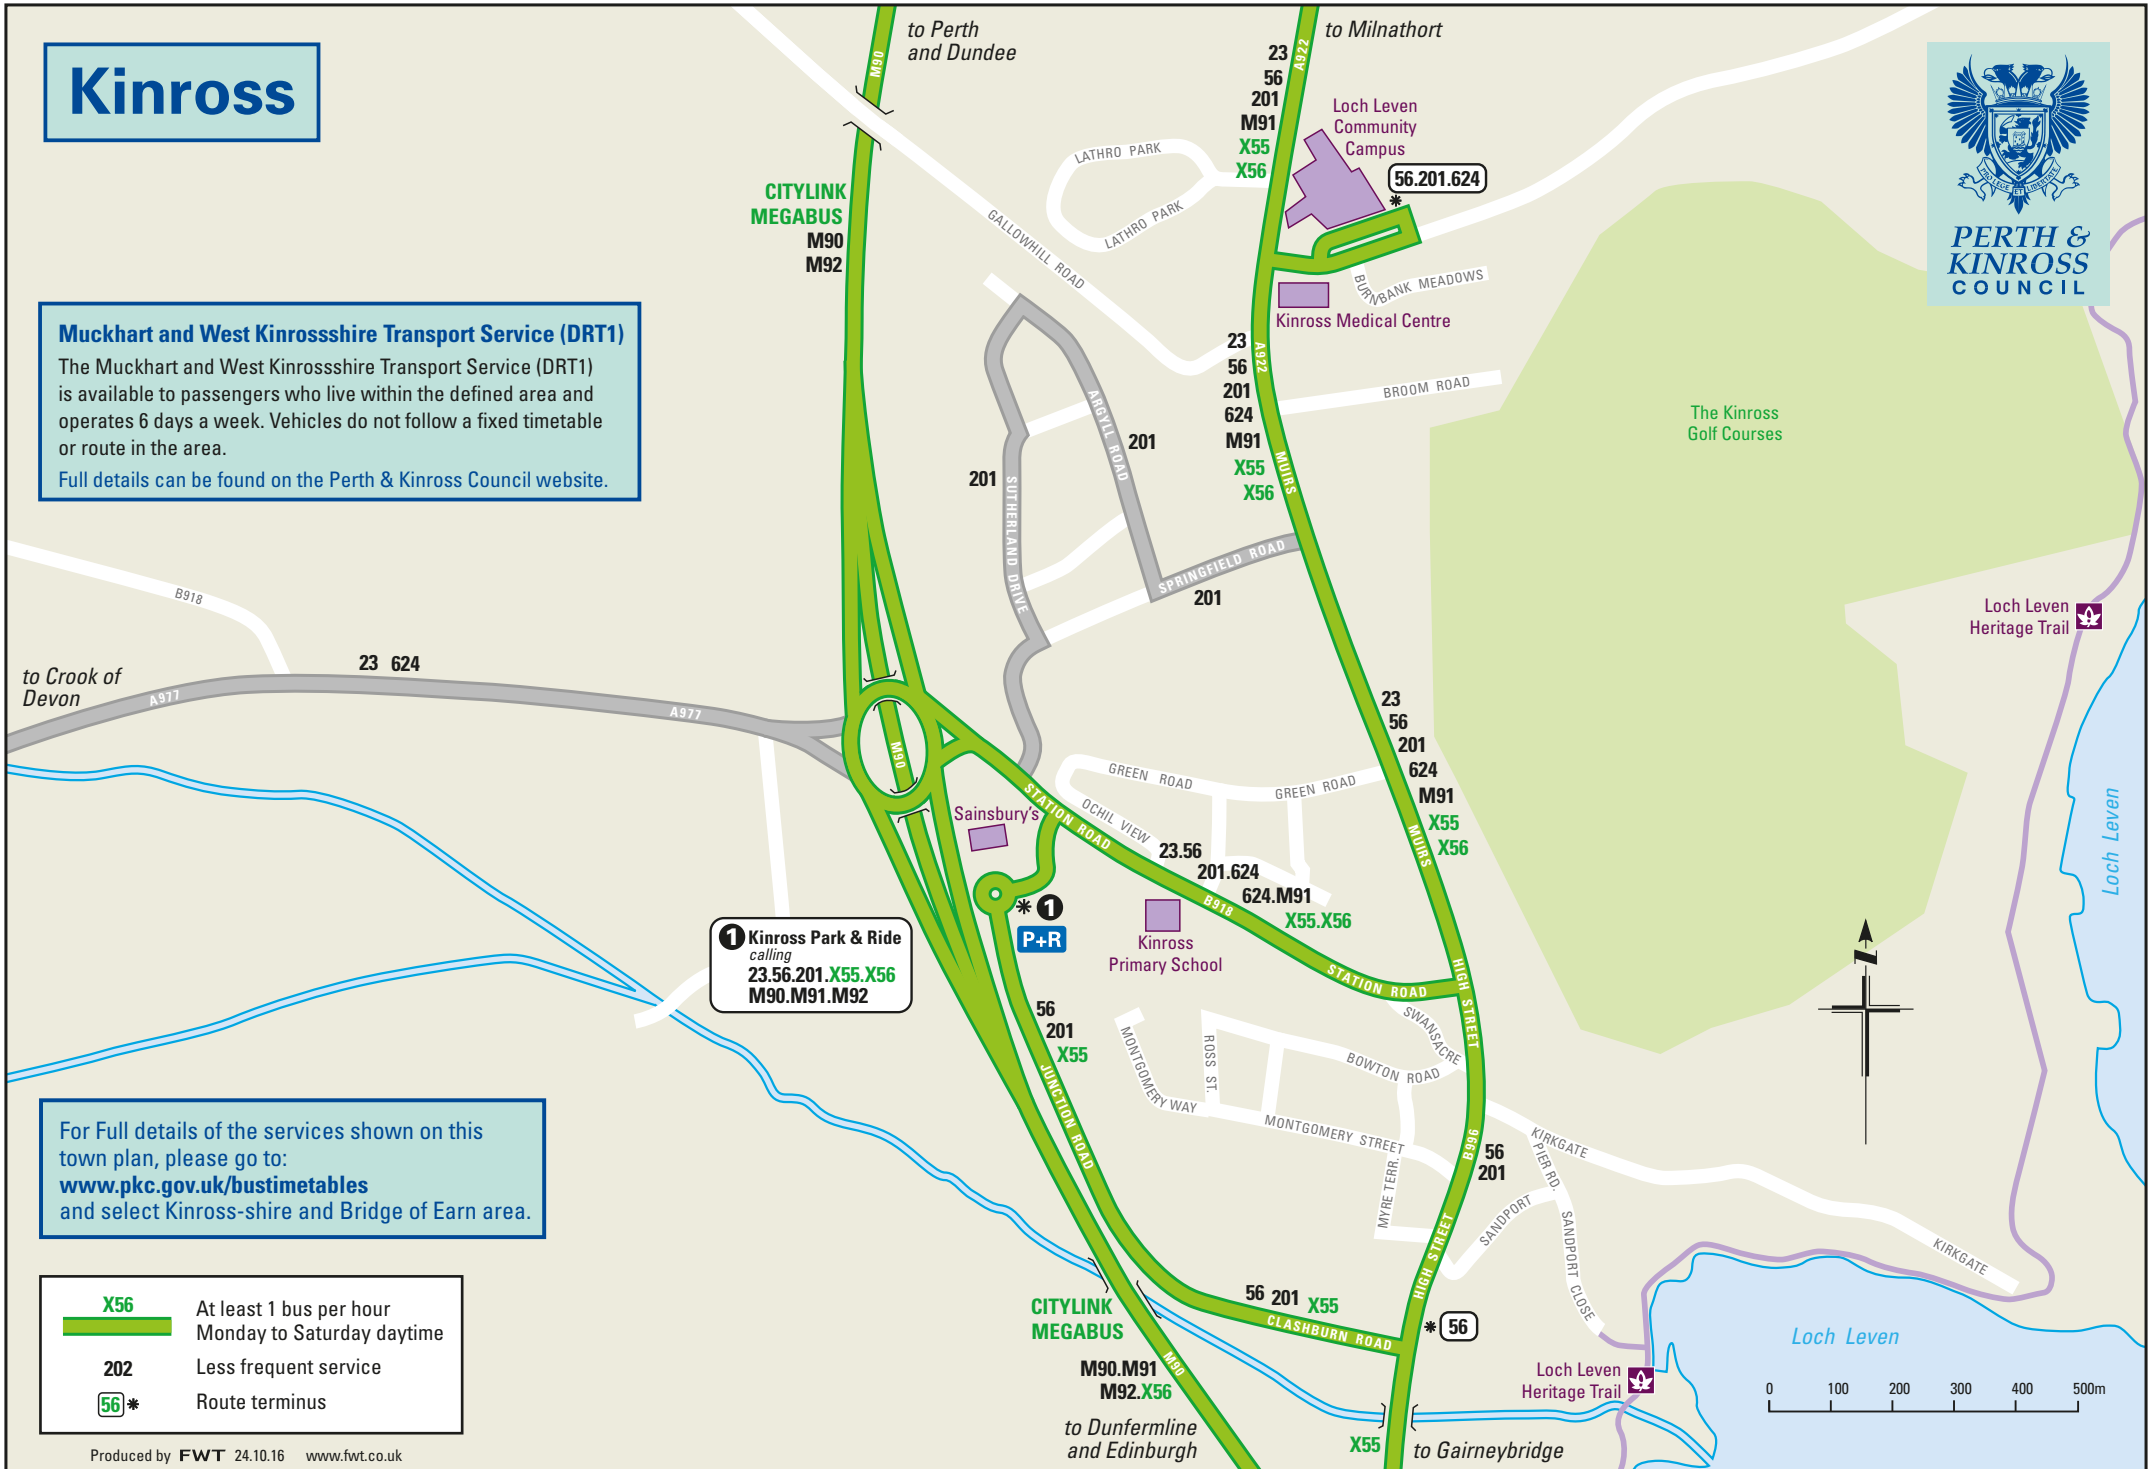

# Kinross

## Muckhart and West Kinrossshire Transport Service (DRT1)

The Muckhart and West Kinrossshire Transport Service (DRT1) is available to passengers who live within the defined area and operates 6 days a week. Vehicles do not follow a fixed timetable or route in the area.

Full details can be found on the Perth & Kinross Council website.

**1** Kinross Park & Ride  
calling  
23.56.201.X55.X56  
M90.M91.M92

For Full details of the services shown on this town plan, please go to:  
[www.pkc.gov.uk/bustimetables](http://www.pkc.gov.uk/bustimetables)  
and select Kinross-shire and Bridge of Earn area.

<b>X56</b>	At least 1 bus per hour Monday to Saturday daytime
<b>202</b>	Less frequent service
<b>56*</b>	Route terminus