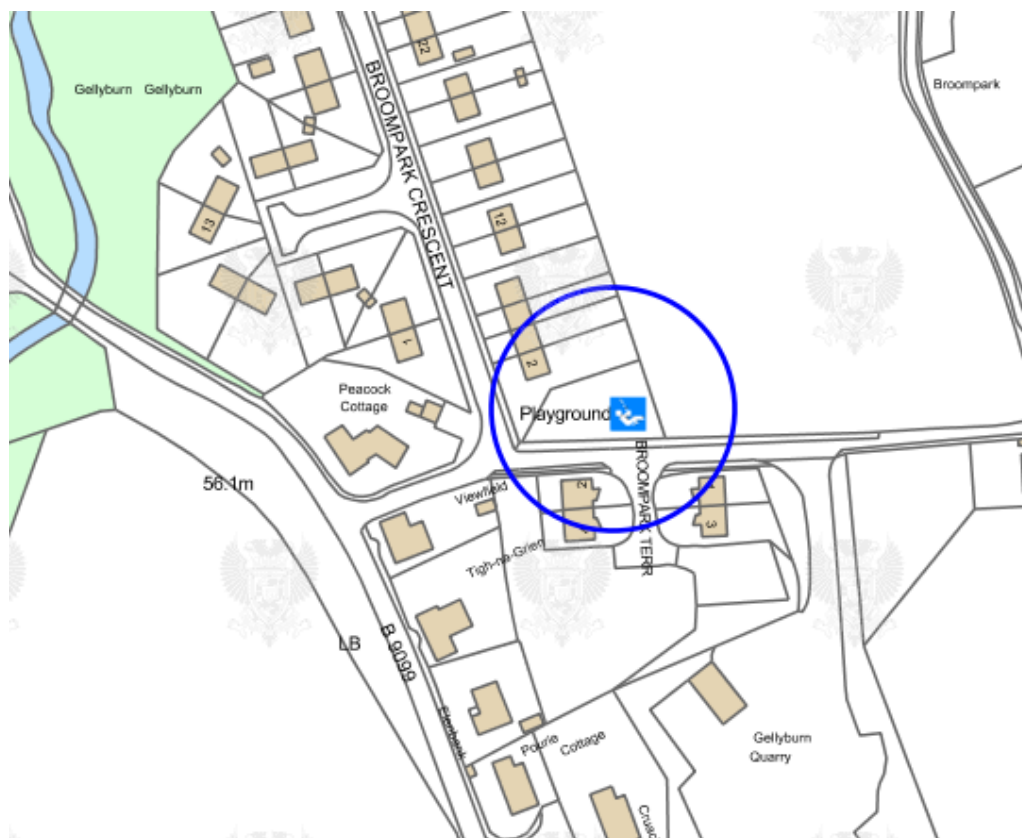

# Broom Park, Murthly

YOUR LOCAL PLAY AREA  
IS TO HAVE SOME IMPROVEMENTS

Perth and Kinross Council will be refurbishing your play area.  
We need YOUR HELP to find out how you currently use the play area and what improvements you would like to see.