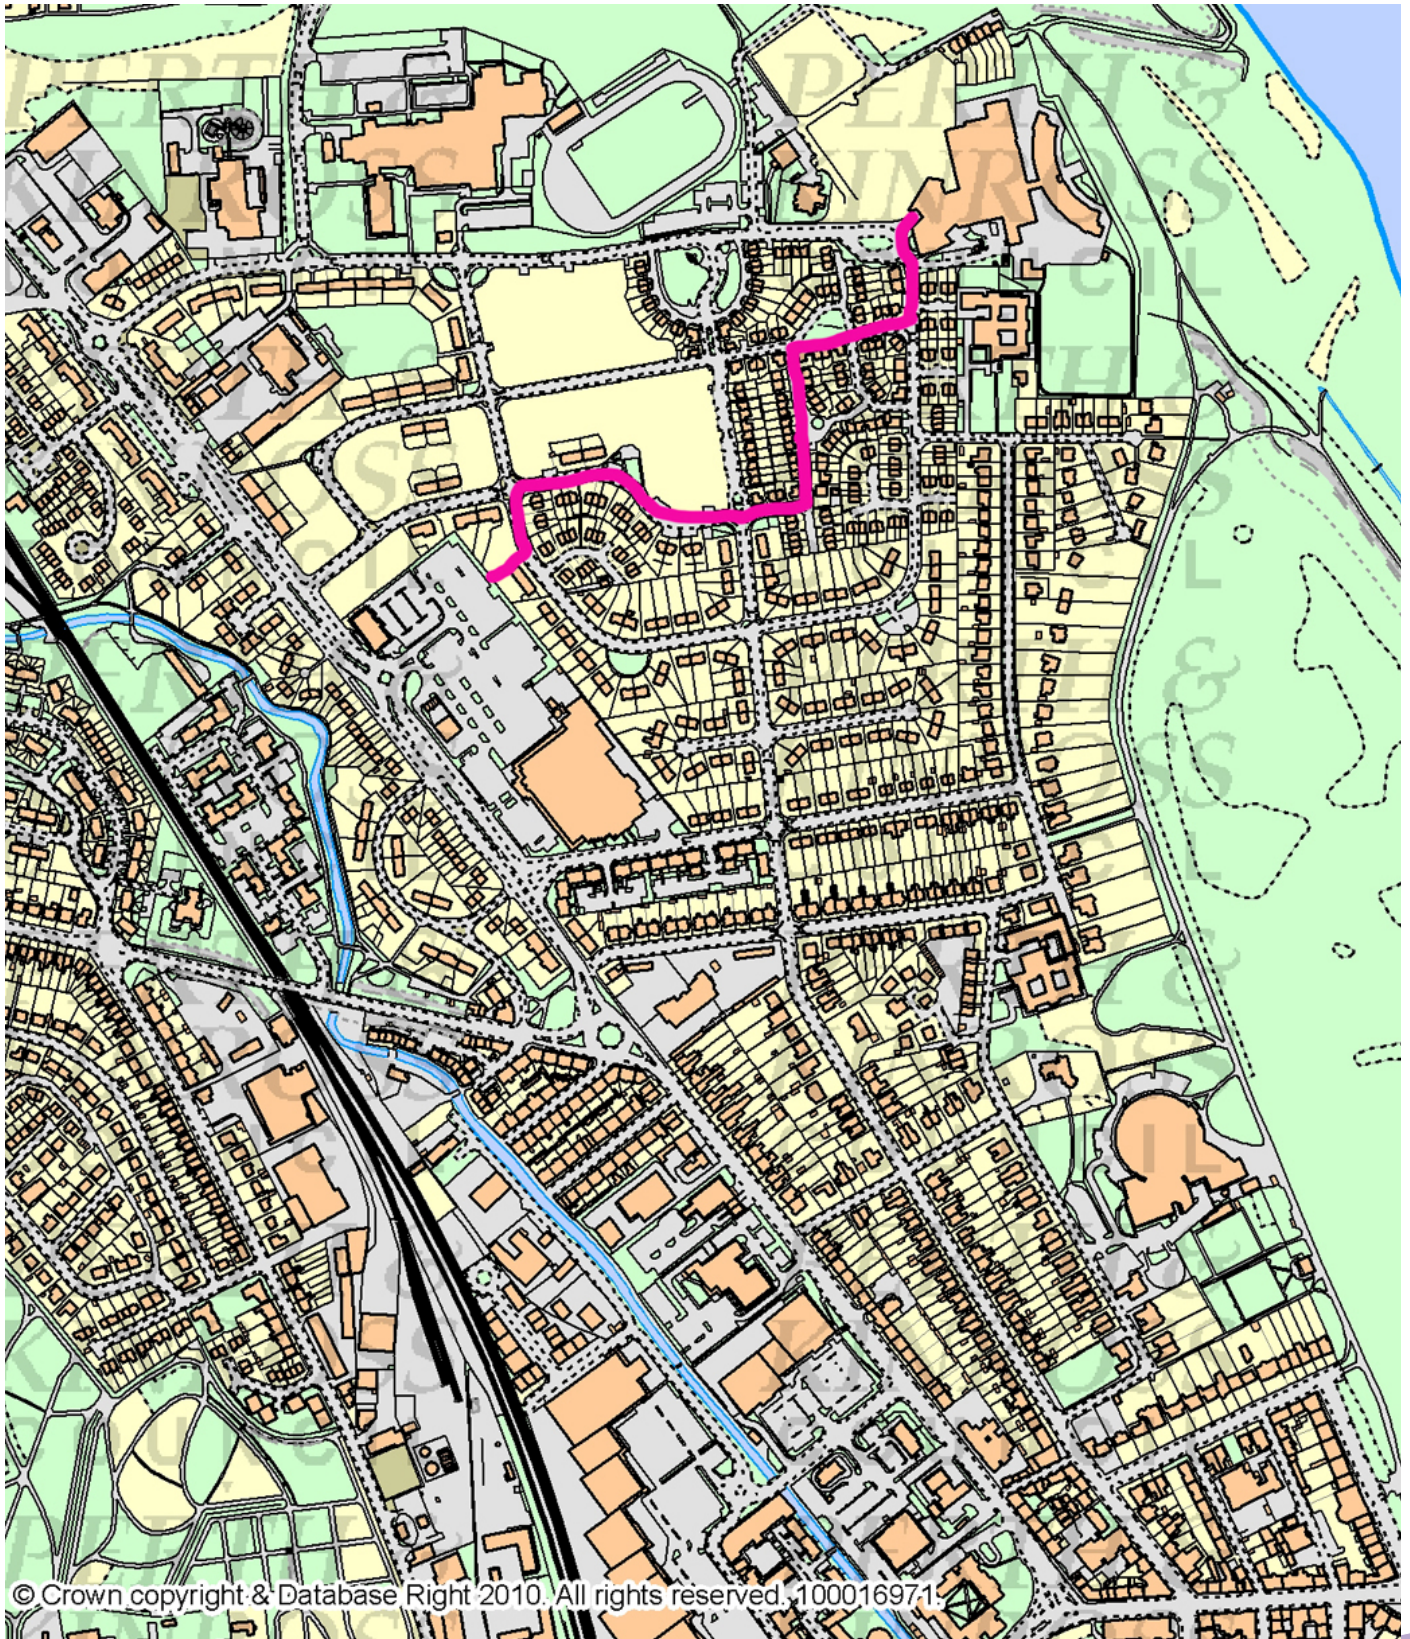

Park and Stride **Route 1**

Asda Car Park, 89 Dunkeld Road, PERTH PH1 5AP

**North Inch
Community
Campus**

© Crown copyright & Database Right 2010. All rights reserved. 100016971