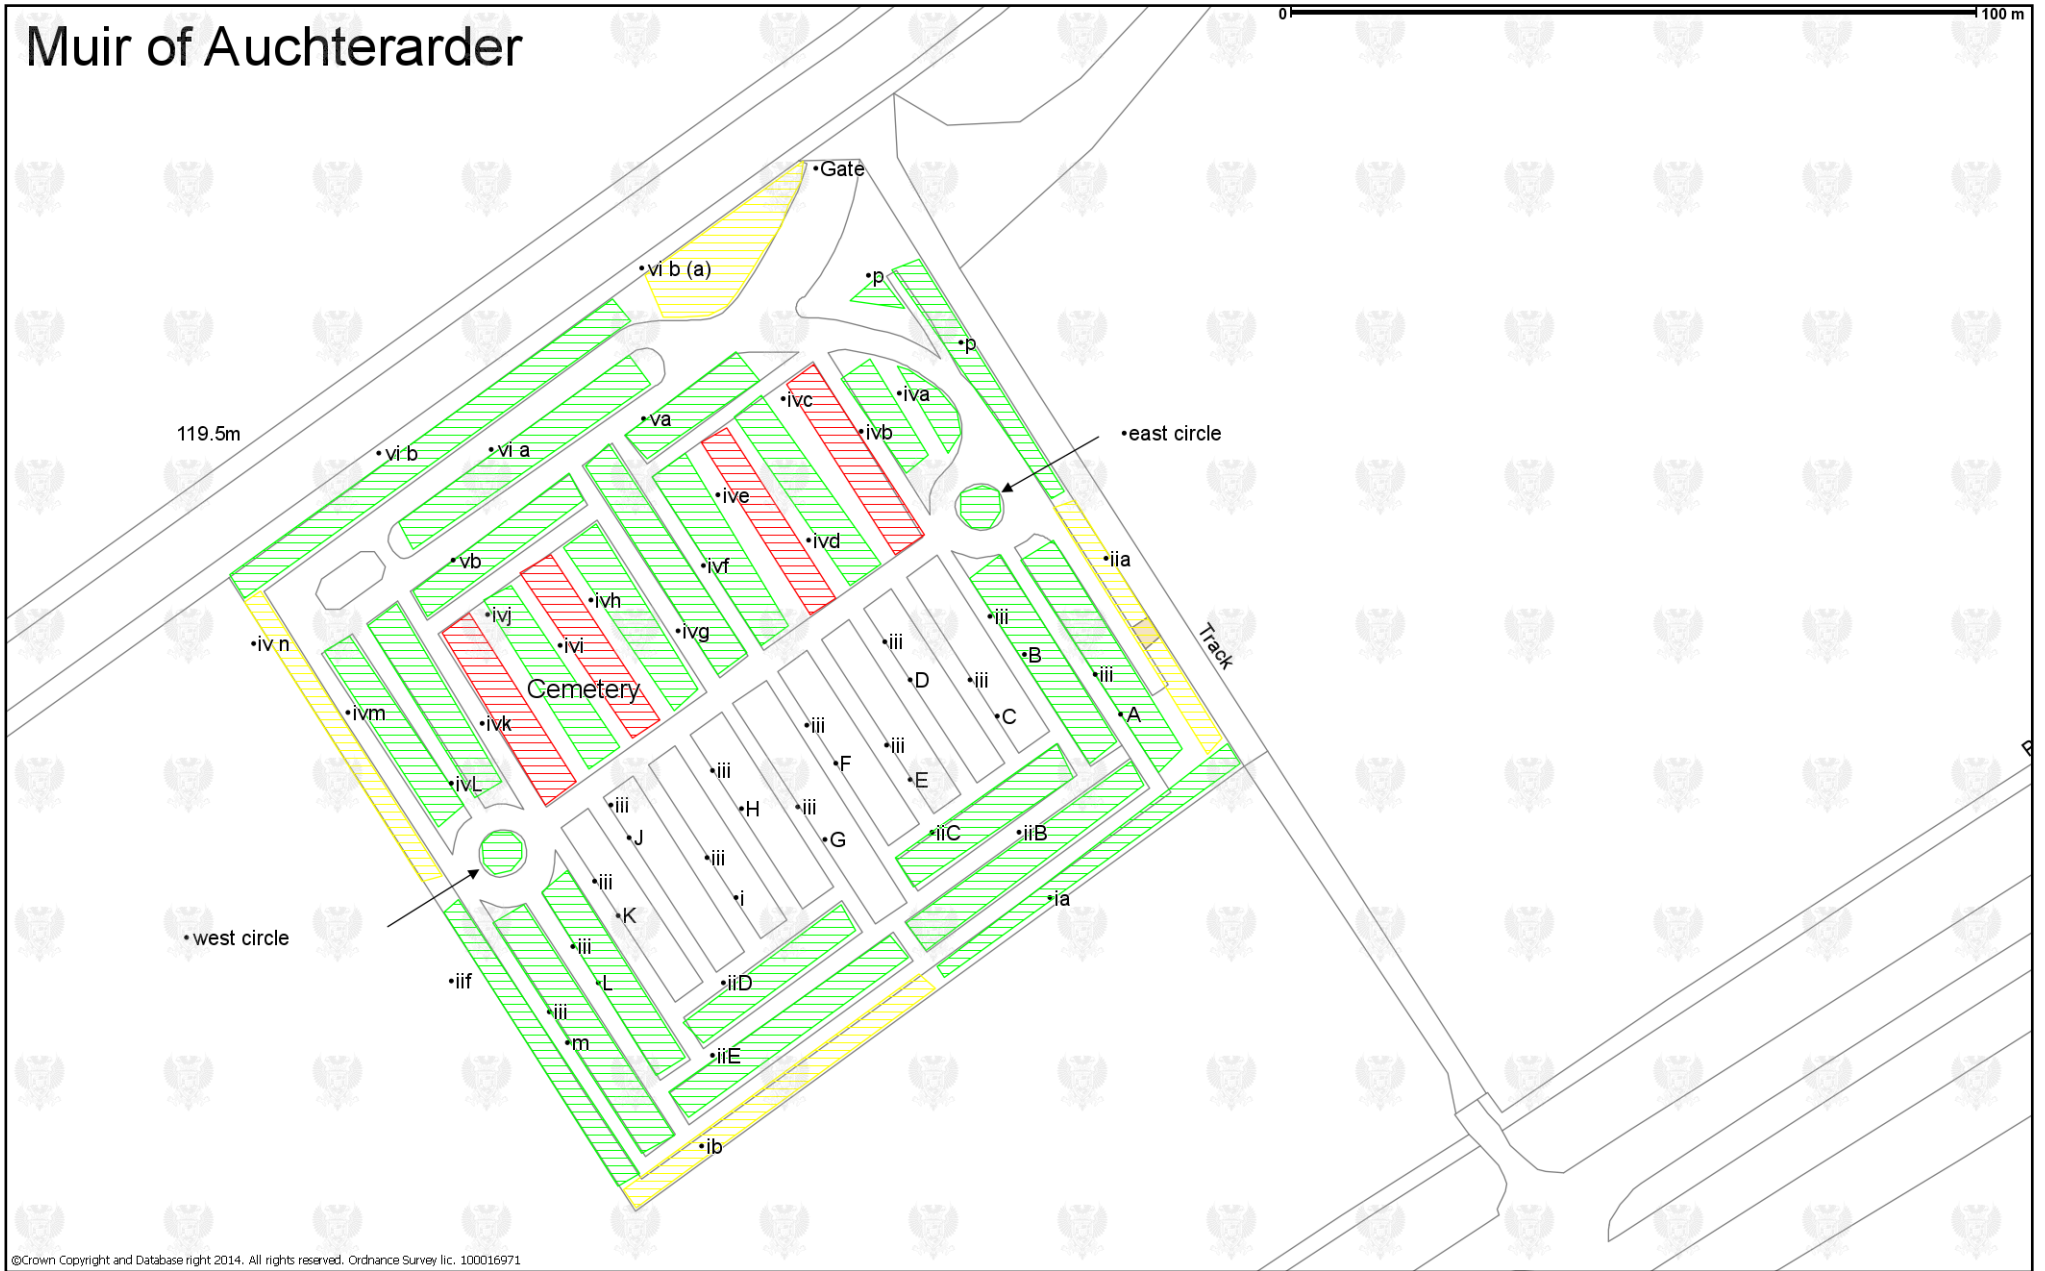

Muir of Auchterarder

0 100 m

©Crown Copyright and Database right 2014. All rights reserved. Ordnance Survey lic. 100016971

Bereavement Service

Scale 1:1104

AUCHTERARDER CEMETERY

Locations of Sections