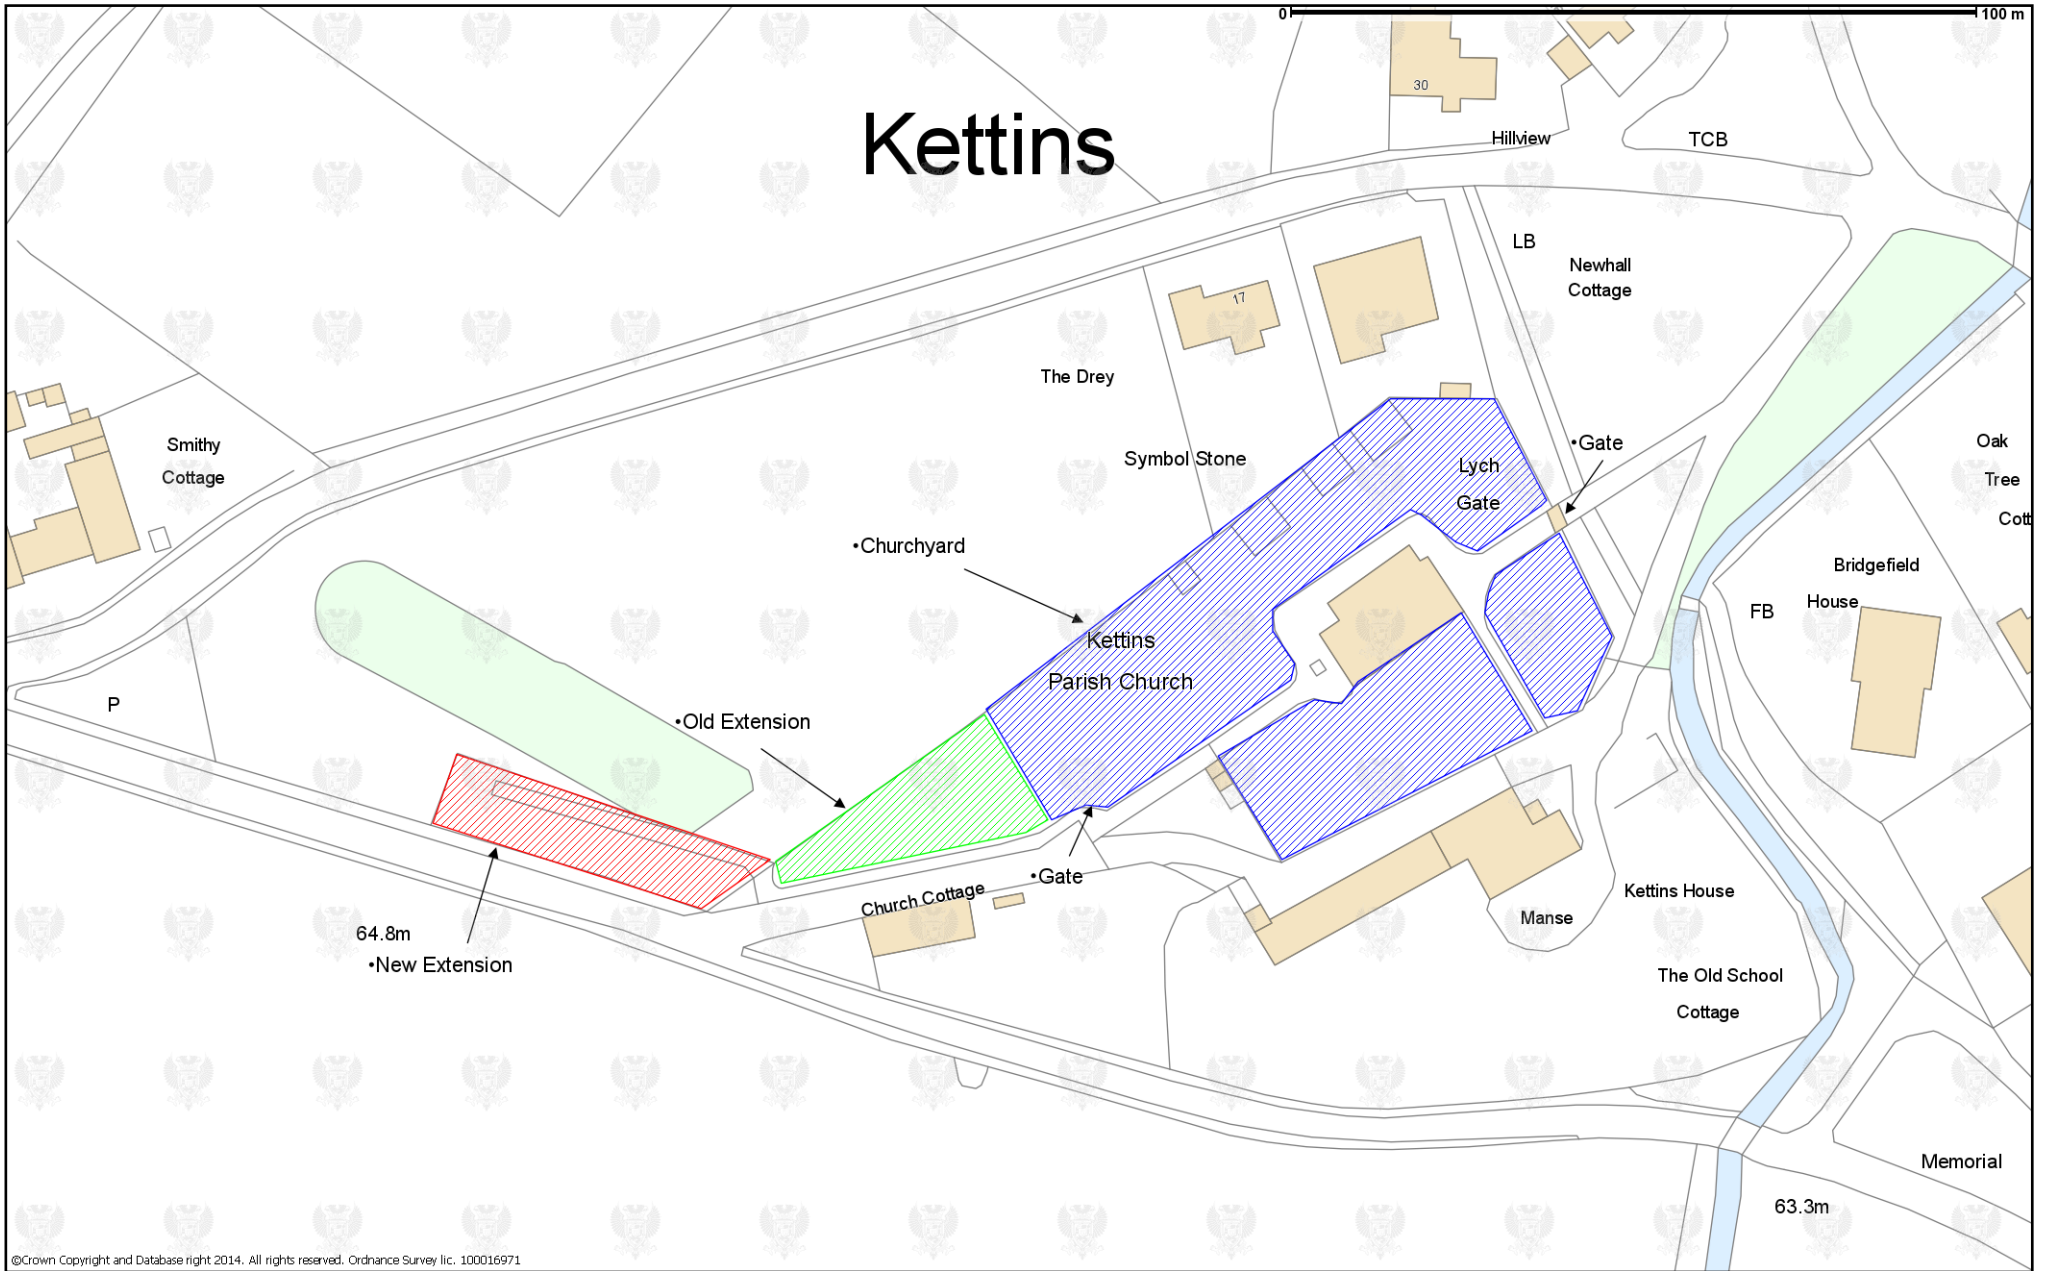

# Kettins

©Crown Copyright and Database right 2014. All rights reserved. Ordnance Survey lic. 100016971

©Crown Copyright and Database right 2014. All rights reserved. Ordnance Survey lic. 100016971

Bereavement  
Scale 1:1104

**Kettins Churchyard / Old Ext / New Ext**  
Locations of burial grounds