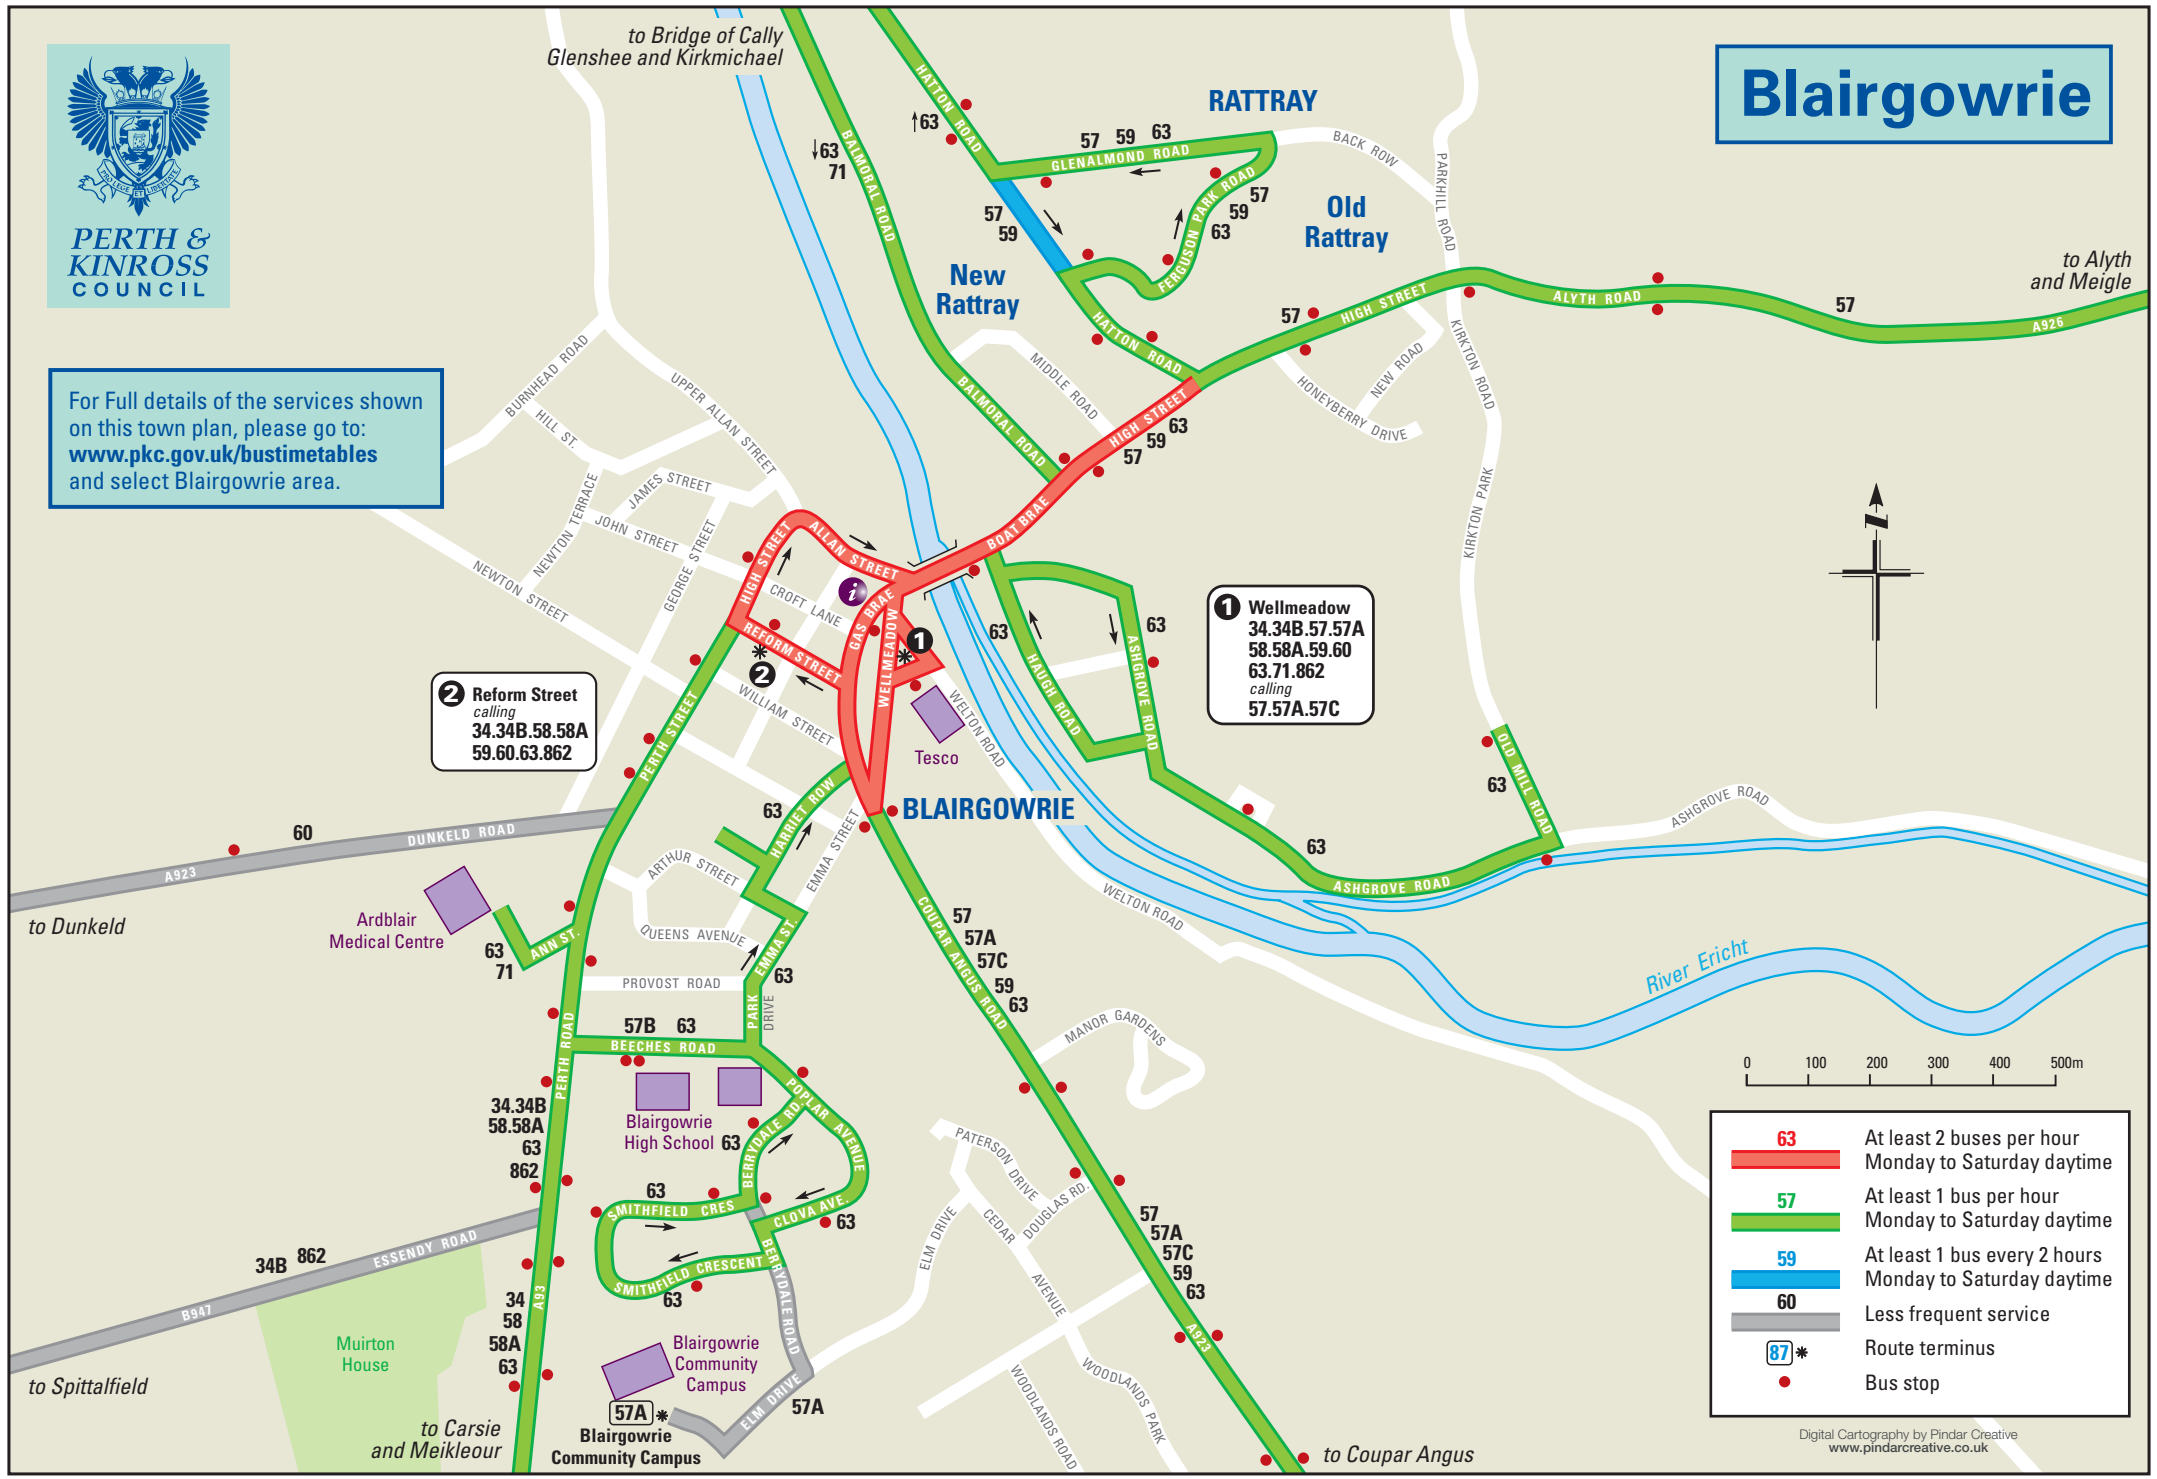

PERTH & KINROSS COUNCIL

Blairgowrie

For Full details of the services shown on this town plan, please go to: www.pkc.gov.uk/bustimetables and select Blairgowrie area.

2 Reform Street calling
34.34B.58.58A
59.60.63.862

1 Wellmeadow
34.34B.57.57A
58.58A.59.60
63.71.862
calling
57.57A.57C

63	At least 2 buses per hour Monday to Saturday daytime
57	At least 1 bus per hour Monday to Saturday daytime
59	At least 1 bus every 2 hours Monday to Saturday daytime
60	Less frequent service
87*	Route terminus
●	Bus stop