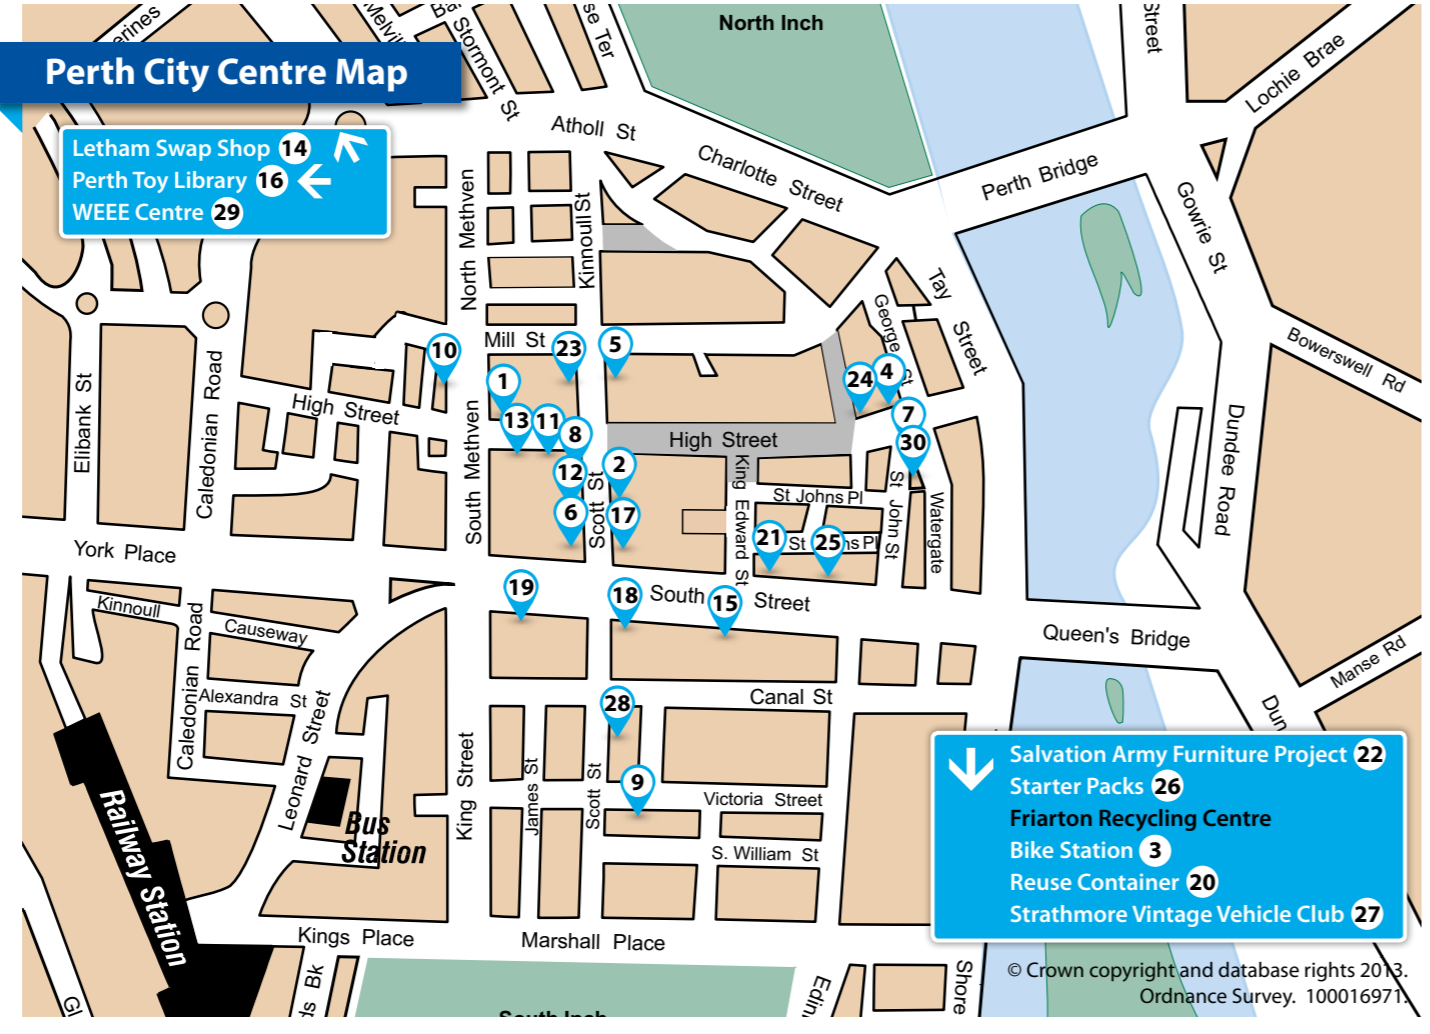

1. **Perth**
1. **Afri-Can**
     225 High Street, PERTH, PH1 5PB
     07884 216832
     10.00 am - 5.00 pm, Mon - Sat
     ✔ Home collection
  2. **Barnardo's**
     18 Scott Street, PERTH, PH1 5EJ
     01738 449505
     9.00 am - 5.00 pm, Mon - Sat;
     11.00 am - 4.00 pm Sun. No tapes/videos.
  3. **The Bike Station**
     Unit 11, Mid Friarton Business Park,
     Friarton Road, PERTH, PH2 8EL
     01738 444430 The Bike Station Perth
     www.thebikestation.org.uk/perthhome
     10.30 am - 4.30 pm, Mon - Sat
     (Weds until 8.00 pm)
     Donations of bikes, bike parts and accessories
     can be made at the premises or at all Recycling
     Centres.
  4. **British Heart Foundation**
     25 High Street, PERTH, PH1 5TJ
     01738 442566
     9.30 am - 5.00 pm, Mon - Sat;
     12.00 pm - 4.00 pm Sun
     ✔ Home collection
  5. **British Red Cross**
     19 Kinnoull Street, PERTH, PH1 5EN
     01738 633403
     9.00 am - 5.00 pm, Mon - Sat
     ✔ Home collection - Can collect small furniture
     and large electrical goods/furniture, not re-sold
     in store.

1. **Charity Shop**
2. **Reuse Project**
3. **Cycle equipment**
4. **Clothing and accessories**
   Clothes, shoes, bags, jewellery and accessories
5. **Household textiles**
   Bedding, towels, linen and curtains
6. **Books and music**
   Books, CDs, videos, DVDs, tapes and records
7. **Bric a brac**
   General household and kitchen items
8. **Baby equipment**
   Prams, cots and clothes
9. **Large electrical**
   Cookers, fridges, freezers, washing machines and
   tumble dryers
10. **Small electrical**
    Kettles, toasters and cd players
11. **Large furniture**
12. **Small furniture**
13. **IT equipment**
    Computers, printers and monitors
14. **Mobile phones**
15. **Printer cartridges**
16. **Toys and games**

1. **Cancer Research UK**
   27 Scott Street, PERTH, PH1 5EH
   01738 639253
   9.00 am - 5.00 pm, Mon - Sat
   Vintage items for sale.
2. **Cancer Research UK**
   40-42 High Street, PERTH, PH1 5TQ
   01738 630321
   9.00 am - 5.00 pm, Mon - Sat;
   12.00 pm - 4.00 pm Sun
3. **Capability Scotland**
   17 Scott Street, PERTH, PH1 5EJ
   01738 630913
   9.30 am - 5.00 pm, Mon - Sat
4. **Castle Furniture Project**
   54-56 Victoria Street, PERTH, PH2 8JT
   01738 622410 www.castlefurniture.org
   9.00 am - 5.30 pm, Mon - Sat
   ✔ Home collection
5. **Cat Shelter Shop**
   9 South Methven Street, PERTH, PH1 5PE
   10.00 am - 3.00 pm, Mon - Fri (closed Thurs);
   10.00 am - 1.00 pm Sat
6. **CATH**
   188 High Street, PERTH, PH1 5PA
   01738 580665
   9.30 am - 4.45 pm, Mon - Sat
   ✔ Home collection (by arrangement)
7. **Debra**
   23 Scott Street, PERTH, PH1 5EH
   01738 638626
   9.00 am - 5.00 pm, Mon - Sat

1. **Hospices of Hope**
   198 High Street, PERTH, PH1 5PA
   01738 626492
   9.30 am - 5.00 pm, Mon - Sat
2. **Letham Swap Shop**
   35/37 Garth Avenue, Letham, PERTH
   lethamclimatechallenge@gmail.com
   10.00 am - 3.00 pm, Mon, Weds & Fri
3. **Oxfam**
   118 South Street, PERTH, PH2 8PA
   01738 446790
   9.00 am - 4.30 pm, Mon - Sat
   M&S clothes only
4. **Perth Toy Library**
   Beech Grove Lodge, Hill End Road
   PERTH, PH1 1DL
   07814 551184 (please call first to bring a
   donation) www.perthtoylibrary.org.uk
    Perth Toy Library
   9.45 am - 11.15 am, Tues & Thurs;
   9.45 am - 12.00 pm Sat
   School hols 9.45 am - 12.00 pm Sat only
5. **PDSA**
   44 Scott Street, PERTH, PH1 5EH
   01738 638905
   9.00 am - 5.00 pm, Mon - Sat,
   12.00 pm - 4.00 pm, Sun
   ✔ Home collection
6. **People With a Mission Ministries**
   160 South Street, PERTH
   01738 633573
   10.00 am - 4.00 pm, Mon - Sat
   12.00 pm - 4.00 pm Sun
   ✔ Home collection