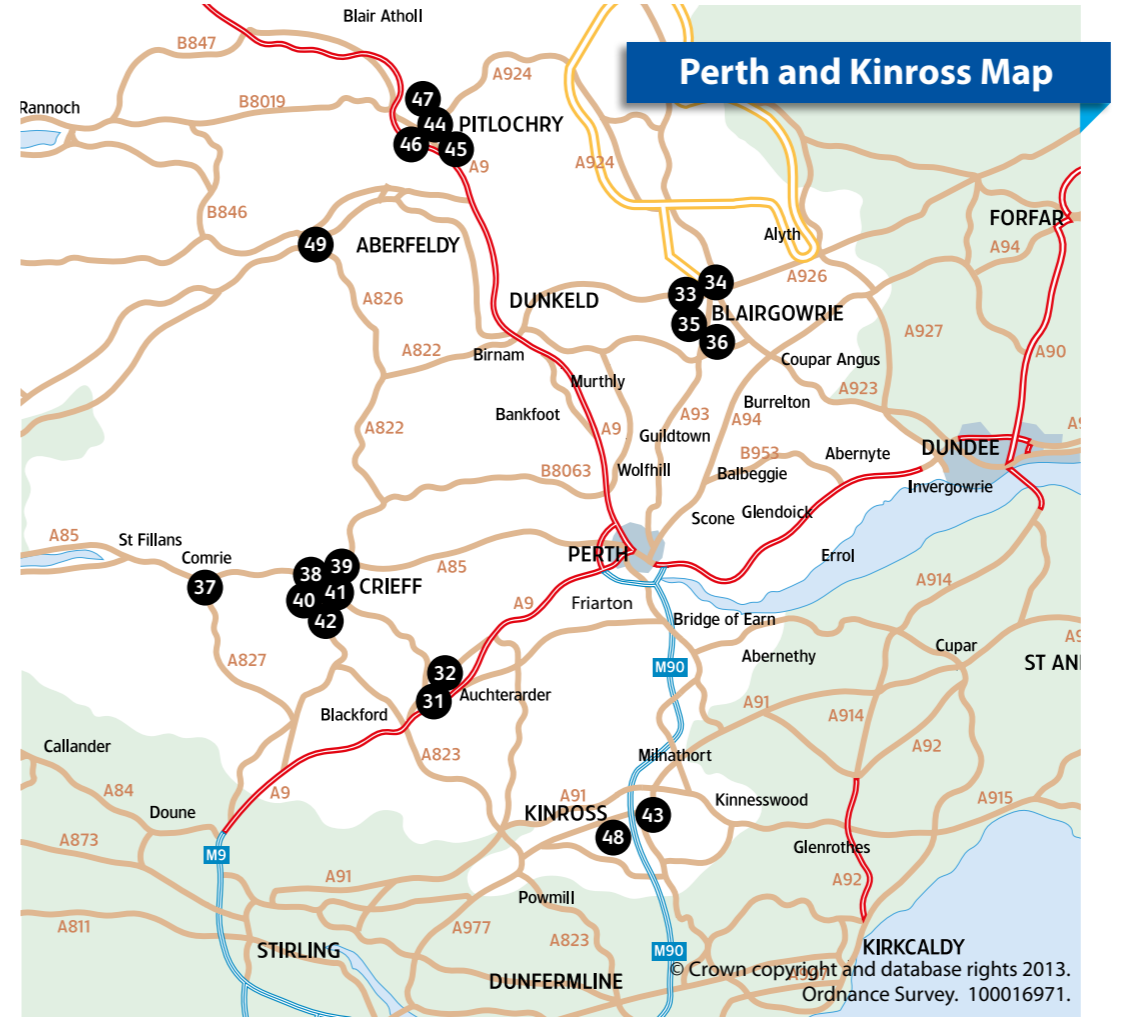

1. **Perth**
1. **Afri-Can**
     225 High Street, PERTH, PH1 5PB
     07884 216832
     10.00 am - 5.00 pm, Mon - Sat
     ✔ Home collection
  2. **Barnardo's**
     18 Scott Street, PERTH, PH1 5EJ
     01738 449505
     9.00 am - 5.00 pm, Mon - Sat;
     11.00 am - 4.00 pm Sun. No tapes/videos.
  3. **The Bike Station**
     Unit 11, Mid Friarton Business Park,
     Friarton Road, PERTH, PH2 8EL
     01738 444430 The Bike Station Perth
     www.thebikestation.org.uk/perthhome
     10.30 am - 4.30 pm, Mon - Sat
     (Weds until 8.00 pm)
     Donations of bikes, bike parts and accessories
     can be made at the premises or at all Recycling
     Centres.
  4. **British Heart Foundation**
     25 High Street, PERTH, PH1 5TJ
     01738 442566
     9.30 am - 5.00 pm, Mon - Sat;
     12.00 pm - 4.00 pm Sun
     ✔ Home collection
  5. **British Red Cross**
     19 Kinnoull Street, PERTH, PH1 5EN
     01738 633403
     9.00 am - 5.00 pm, Mon - Sat
     ✔ Home collection - Can collect small furniture
     and large electrical goods/furniture, not re-sold
     in store.

1. **Charity Shop**
2. **Reuse Project**
3. **Cycle equipment**
4. **Clothing and accessories**
   Clothes, shoes, bags, jewellery and accessories
5. **Household textiles**
   Bedding, towels, linen and curtains
6. **Books and music**
   Books, CDs, videos, DVDs, tapes and records
7. **Bric a brac**
   General household and kitchen items
8. **Baby equipment**
   Prams, cots and clothes
9. **Large electrical**
   Cookers, fridges, freezers, washing machines and
   tumble dryers
10. **Small electrical**
    Kettles, toasters and cd players
11. **Large furniture**
12. **Small furniture**
13. **IT equipment**
    Computers, printers and monitors
14. **Mobile phones**
15. **Printer cartridges**
16. **Toys and games**

1. **Cancer Research UK**
   27 Scott Street, PERTH, PH1 5EH
   01738 639253
   9.00 am - 5.00 pm, Mon - Sat
   Vintage items for sale.
2. **Cancer Research UK**
   40-42 High Street, PERTH, PH1 5TQ
   01738 630321
   9.00 am - 5.00 pm, Mon - Sat;
   12.00 pm - 4.00 pm Sun
3. **Capability Scotland**
   17 Scott Street, PERTH, PH1 5EJ
   01738 630913
   9.30 am - 5.00 pm, Mon - Sat
4. **Castle Furniture Project**
   54-56 Victoria Street, PERTH, PH2 8JT
   01738 622410 www.castlefurniture.org
   9.00 am - 5.30 pm, Mon - Sat
   ✔ Home collection
5. **Cat Shelter Shop**
   9 South Methven Street, PERTH, PH1 5PE
   10.00 am - 3.00 pm, Mon - Fri (closed Thurs);
   10.00 am - 1.00 pm Sat
6. **CATH**
   188 High Street, PERTH, PH1 5PA
   01738 580665
   9.30 am - 4.45 pm, Mon - Sat
   ✔ Home collection (by arrangement)
7. **Debra**
   23 Scott Street, PERTH, PH1 5EH
   01738 638626
   9.00 am - 5.00 pm, Mon - Sat

1. **Hospices of Hope**
   198 High Street, PERTH, PH1 5PA
   01738 626492
   9.30 am - 5.00 pm, Mon - Sat
2. **Letham Swap Shop**
   35/37 Garth Avenue, Letham, PERTH
   lethamclimatechallenge@gmail.com
   10.00 am - 3.00 pm, Mon, Weds & Fri
3. **Oxfam**
   118 South Street, PERTH, PH2 8PA
   01738 446790
   9.00 am - 4.30 pm, Mon - Sat
   M&S clothes only
4. **Perth Toy Library**
   Beech Grove Lodge, Hill End Road
   PERTH, PH1 1DL
   07814 551184 (please call first to bring a
   donation) www.perthtoylibrary.org.uk
    Perth Toy Library
   9.45 am - 11.15 am, Tues & Thurs;
   9.45 am - 12.00 pm Sat
   School hols 9.45 am - 12.00 pm Sat only
5. **PDSA**
   44 Scott Street, PERTH, PH1 5EH
   01738 638905
   9.00 am - 5.00 pm, Mon - Sat,
   12.00 pm - 4.00 pm, Sun
   ✔ Home collection
6. **People With a Mission Ministries**
   160 South Street, PERTH
   01738 633573
   10.00 am - 4.00 pm, Mon - Sat
   12.00 pm - 4.00 pm Sun
   ✔ Home collection