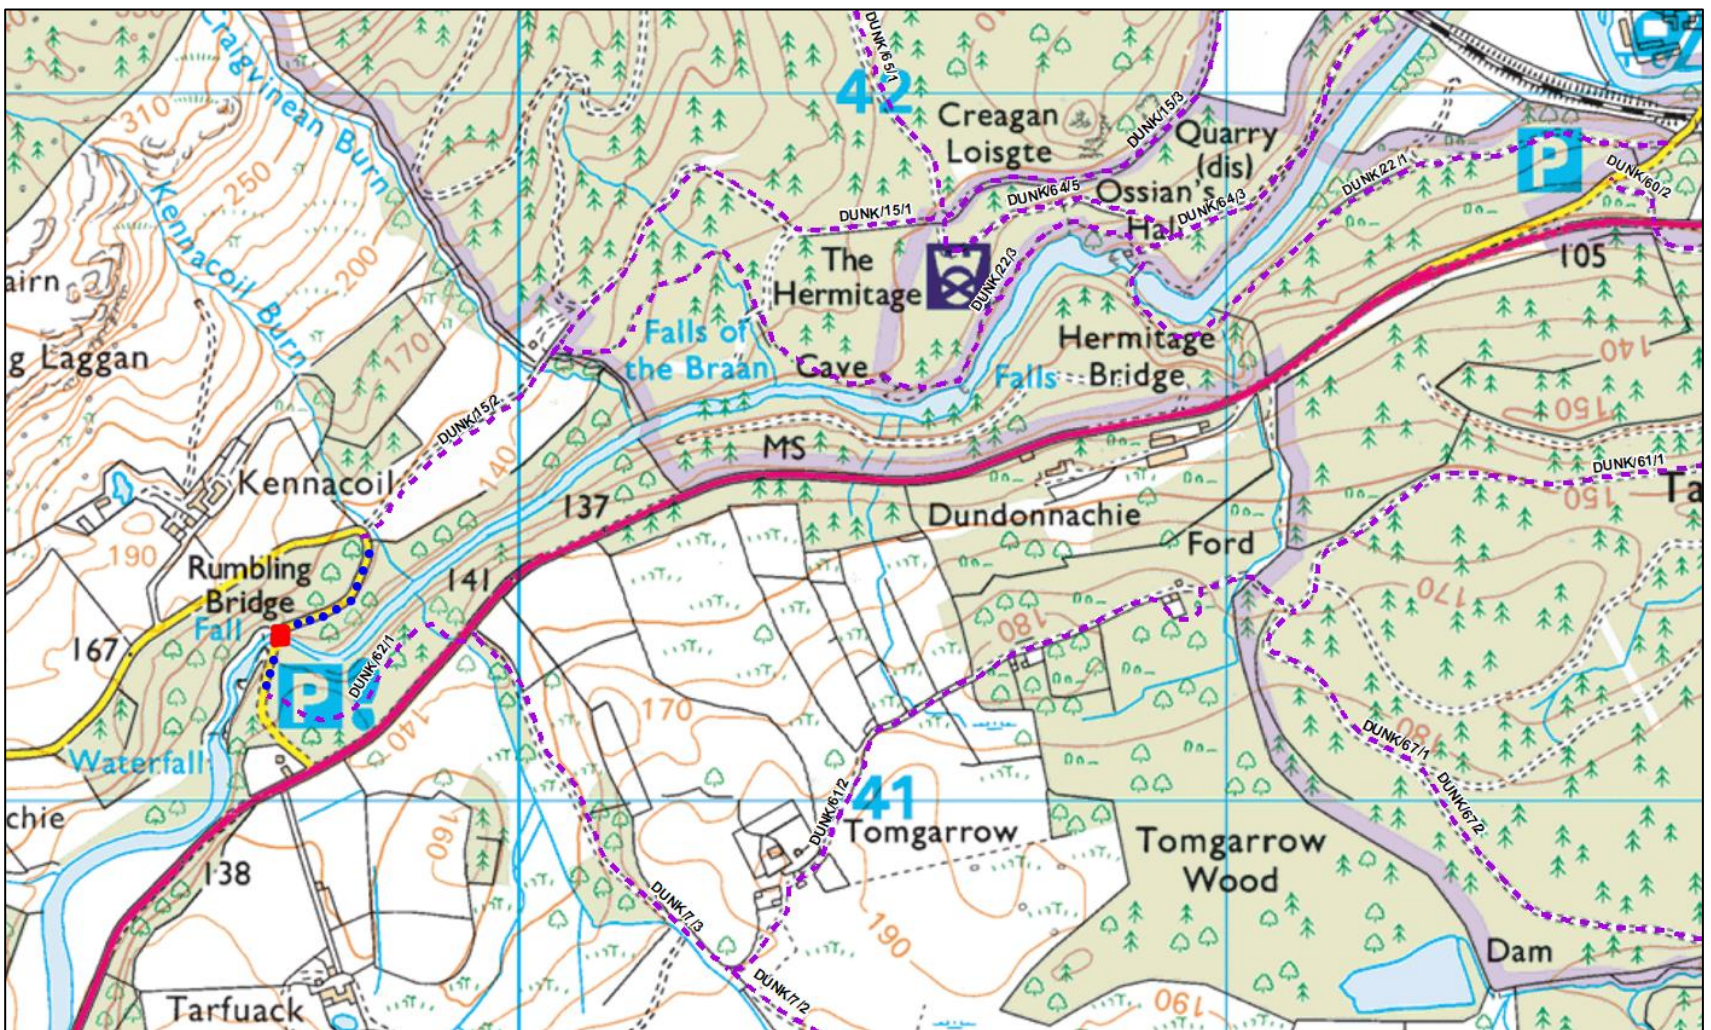

# BRAAN PATH CLOSURE

## DANGEROUS AREA

**Due to damage to the spandrel wall and parapet, the bridge at Rumbling Bridge will be closed for the foreseeable future.**

**Unfortunately, there are no alternative pedestrian routes linking the Braan Path (DUNK/15 and DUNK/62).**