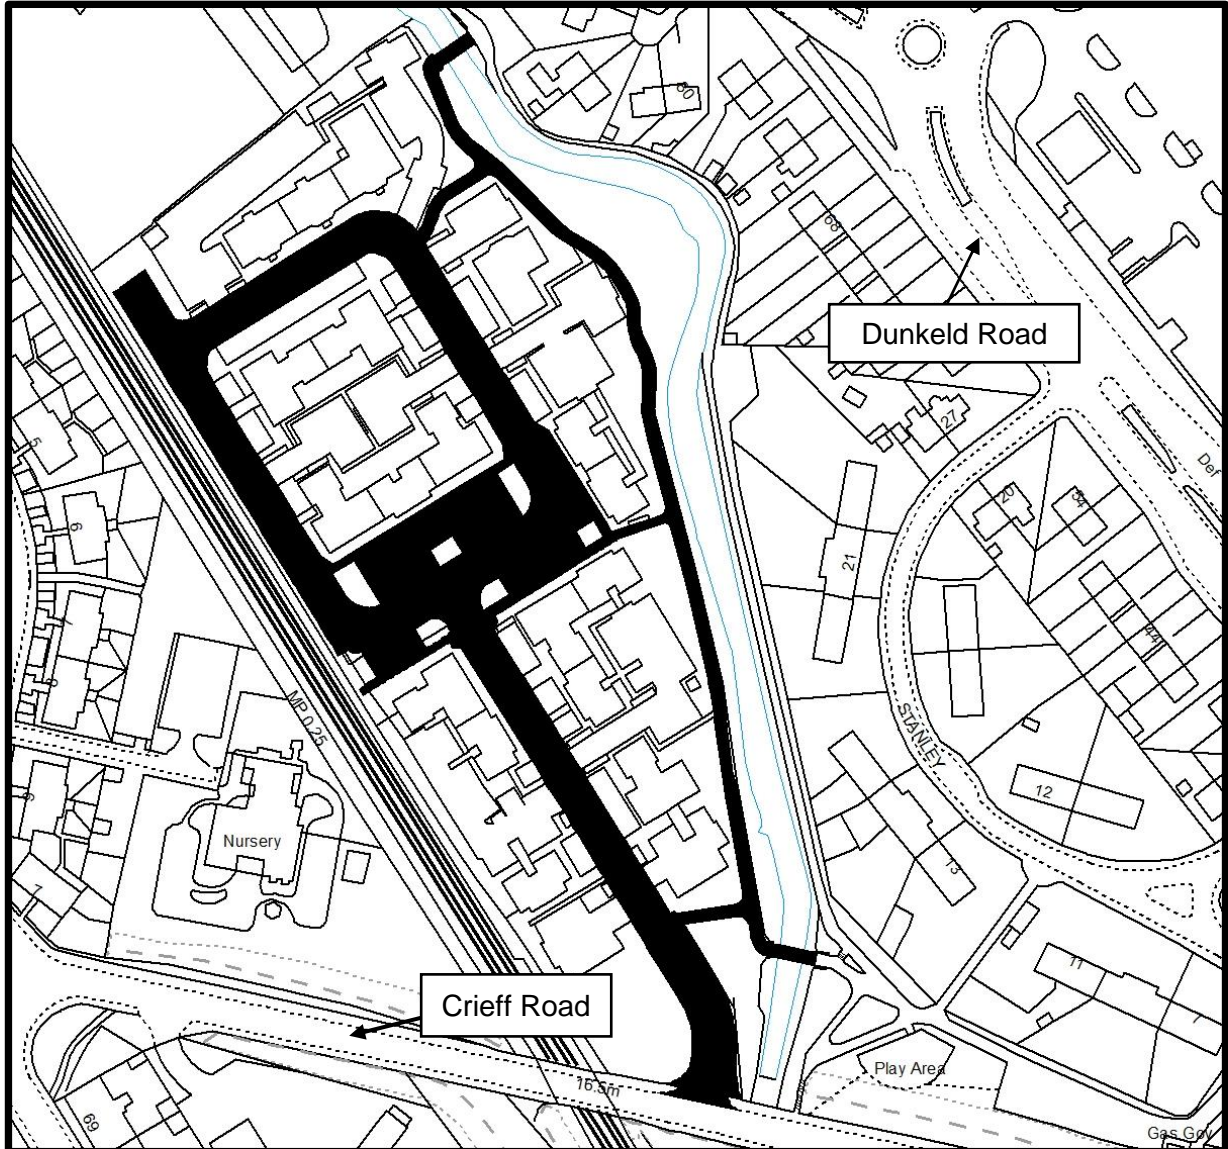

Collison View, Simpson Square,
Simson Square remote footpaths from rear of 88 Dunkeld road to play park at
Stanley Crescent,
Perth

© Crown copyright [and database rights] 2021. OS 100016971. Use of this data is subject to terms and conditions.