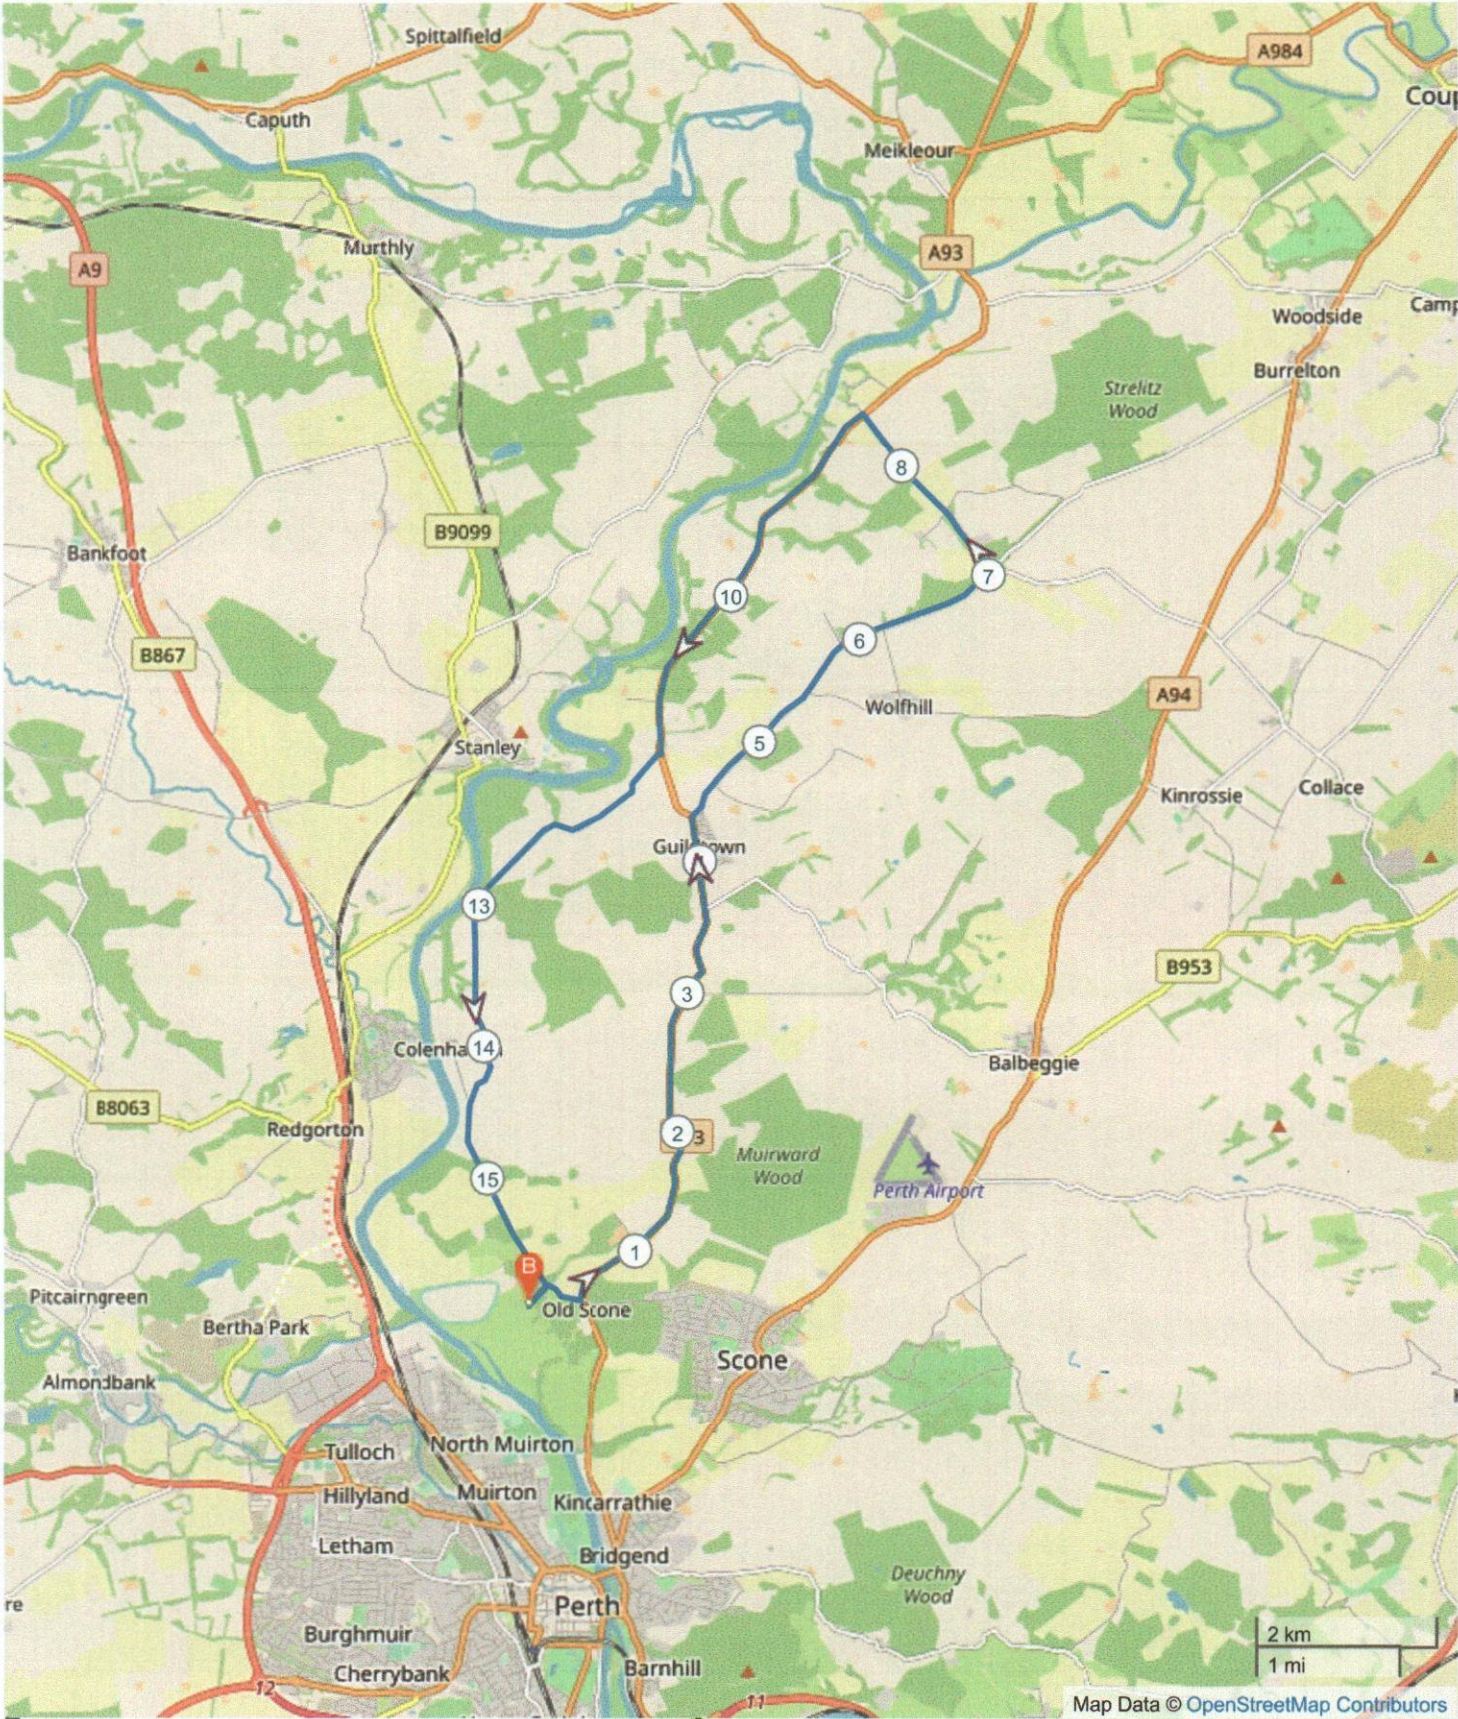

## ROUTE INFORMATION

ROUTE LENGTH	16.067 miles
ASCENT	908 ft
DESCENT	905 ft
HILLS	↑ 42.5%   ↓ 35.5%   → 22.0%
TERRAIN	Road <b>A</b>
START	<b>LAT: 56.425451, LNG: -3.438983</b>

### ROUTE DIRECTIONS

No	Miles	Turn	Directions
1	0.195	↙	Turn sharp left onto Stormontfield Road
2	0.471	↙	Turn sharp left onto Isla Road, A93
3	4.298	→	Turn right onto Wolfhill Road
4	7.050	↙	Turn sharp left
5	8.425	→	Turn right onto Main Street, A93
6	11.277	←	Turn left
7	12.233		Keep left
8	15.878	↘	Turn sharp right
9	16.067		FINISH