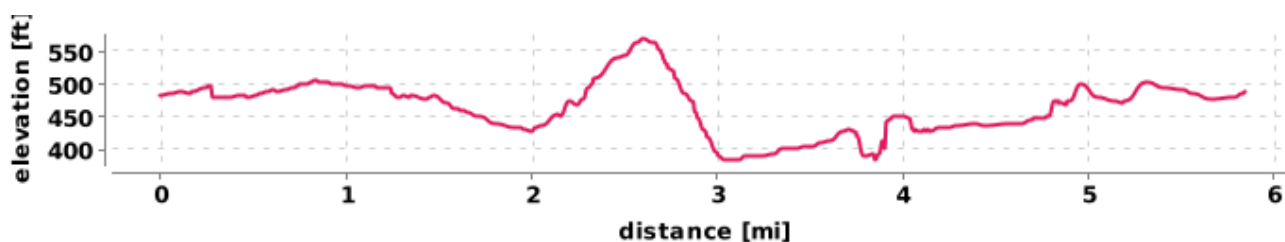

## Route Information

River Devon mob match

### Route Summary

Total Distance **5.85 mi (9.41 km)**  
 Elevation **384 ft at lowest point**  
**570 ft at highest point**  
 Total Ascent **396 ft**

### Elevation Profile