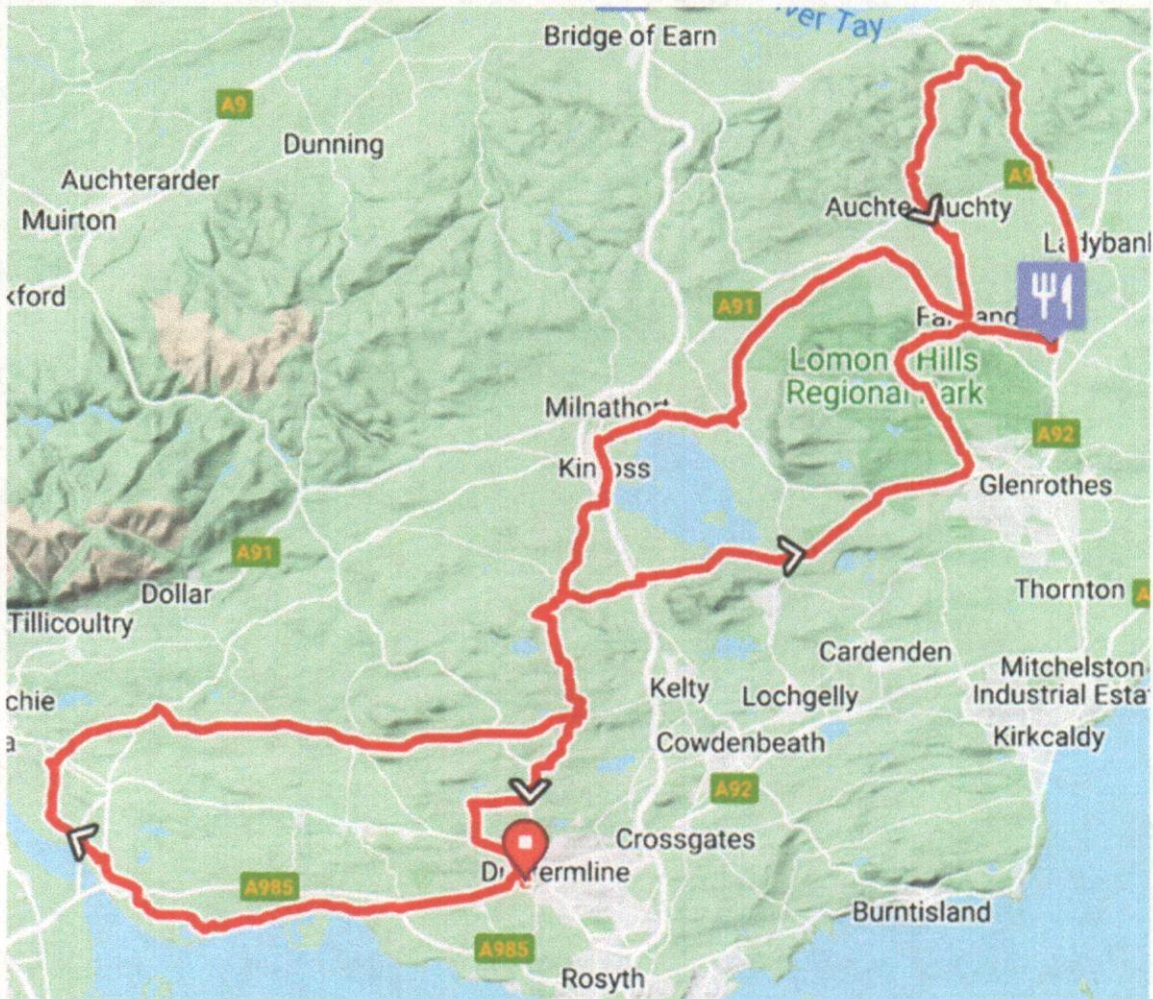

TOK 2024 Full Route

Online at: <https://ridewithgps.com/routes/45048648>

1. Leaves Pittencrieff Park from the car park exit. Turns left onto A944 towards Cairneyhill.
2. Continues straight across the Cairneyhill Roundabout onto the B9037 towards Torryburn.
3. Turns left onto Main Street towards Newmills,
4. rejoins B9037 leaving Newmills towards Culross.
5. Continues on B9037 to Longannet Junction.
6. Turns right onto A977 to Longannet Roundabout.
7. Straight across and continues on A977 to Kincardine.
8. Turns left onto minor road opposite Tulliallan.
9. Follows Lookaboutye Brae into Clackmannan, then Wellmyre, Port Street.
10. Turn right onto Main Street.
11. Crosses Alloa Road onto B910.
12. Turns left onto A977.
13. Turns right onto minor road at Forestmill.
14. Turns right onto B913 towards Saline
15. Continues through Saline and Steelend on B914.
16. Turns left at junction with B915 and briefly continues on B914 towards Kelty.