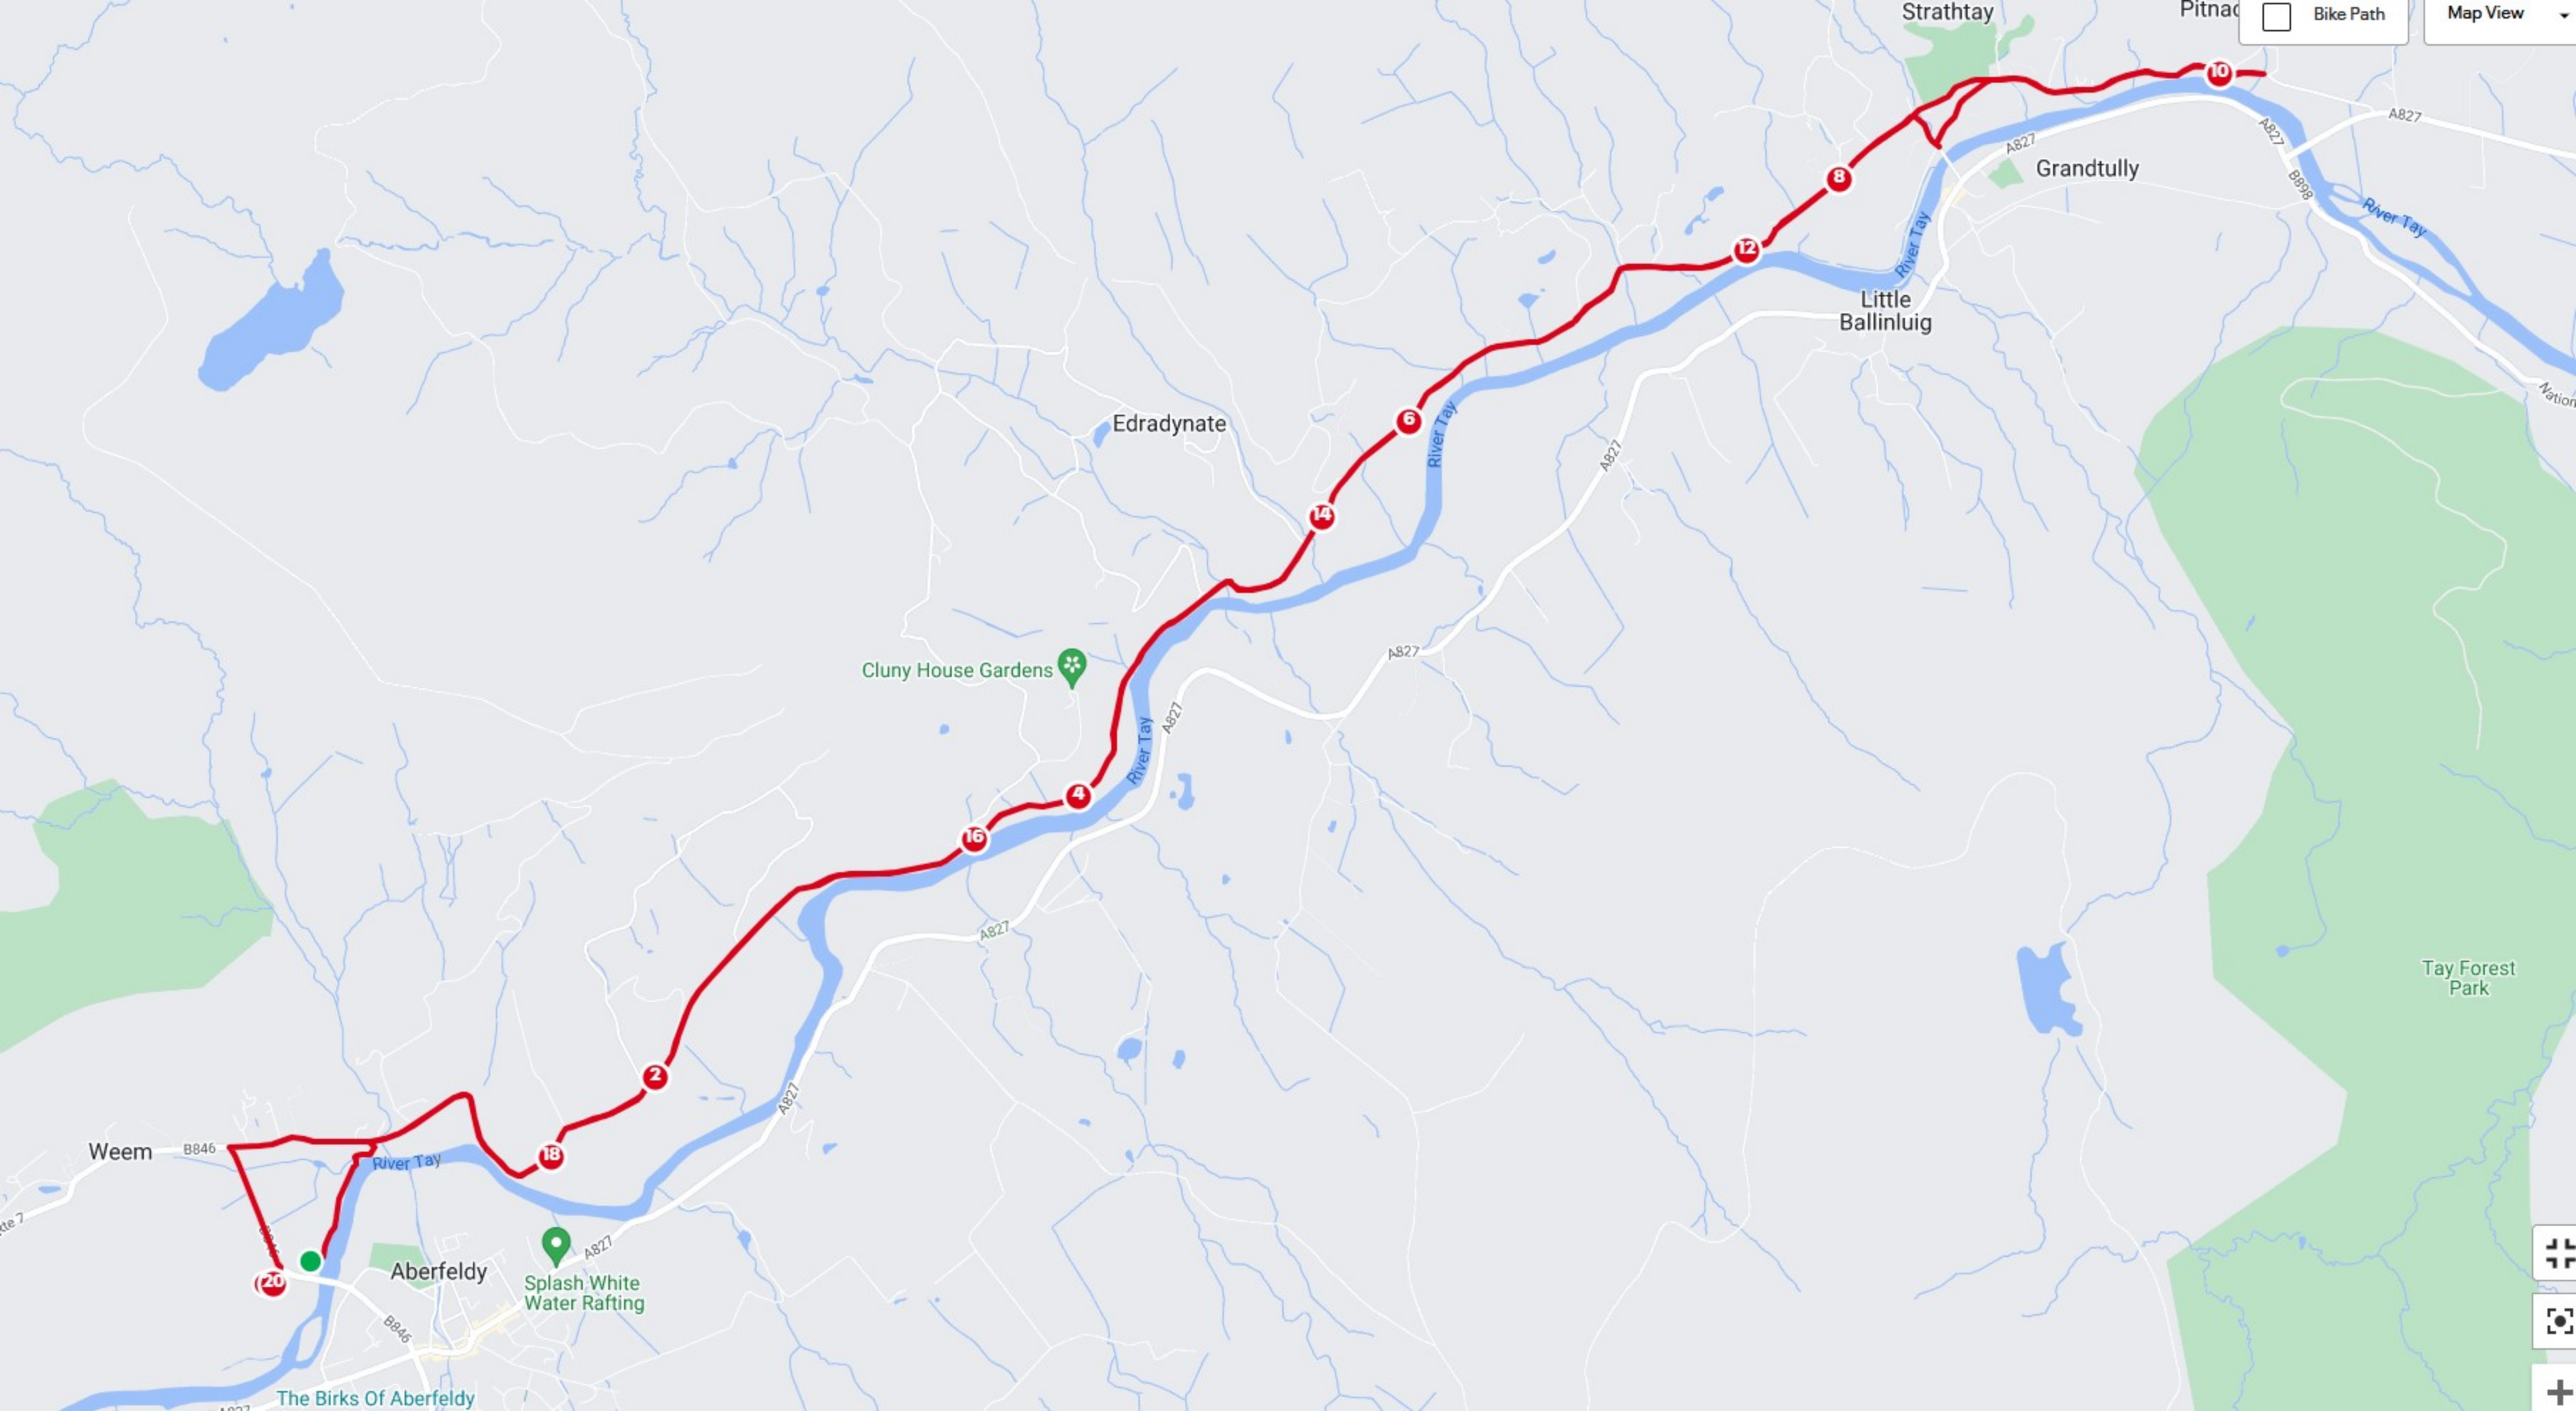

Pier Rd

National Cycle Rte

A827

A827

A827

A827

point

Weem B846
Aberfeldy
The Birks Of Aberfeldy
Splash White Water Rafting