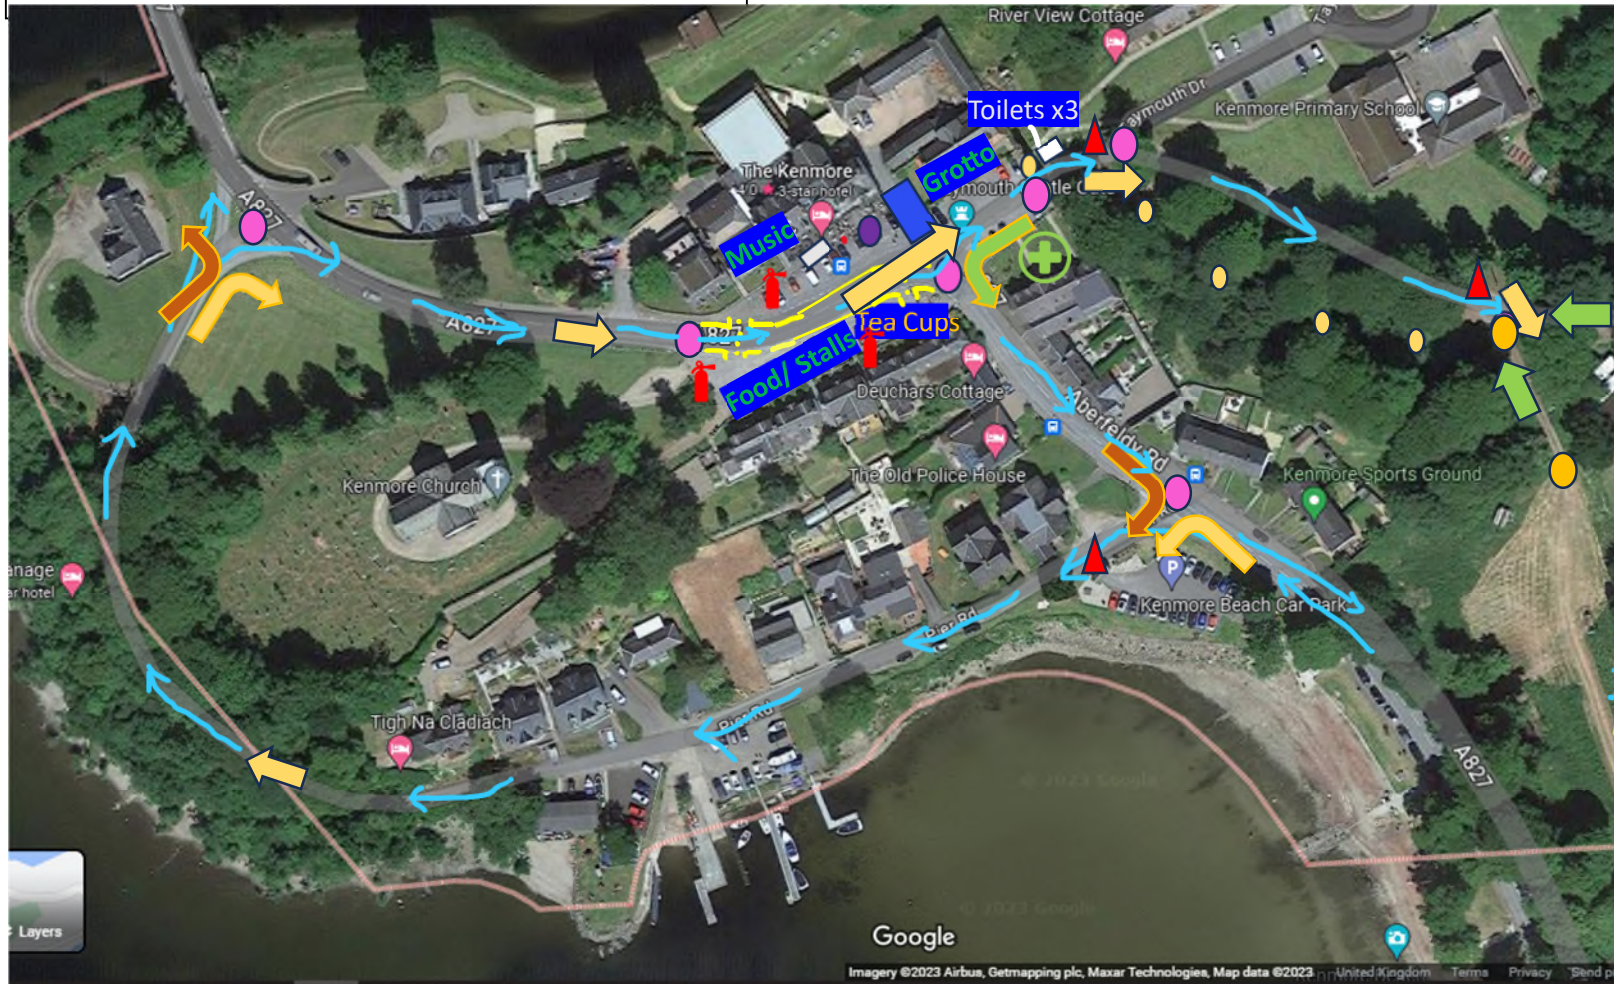

Kenmore Square – Event layout v1 2025

- Power requirements TBC
- Teacups – from flat beside Village Shop
- Tay-Lyon Coffee (TLC) & Kenmore Kitchen (KK) – from Nurses Cottage
- Music & stage – from Hotel
- Food & Bar, Crannog area – from Reading Rooms
- Volunteer base – Breadalbane Room
- HQ – by Reading rooms
- Straw Bale
- Picnic Table
- Fire Extinguisher Point
- Medic
- Manned Crossing &
- Crowd Barriers
- Power Supply
- Disabled Parking
- Pedestrian flow

One way traffic system Timings 2pm – 3.30pm

Two way traffic from 3.30pm

- Exit / All traffic
- Through Traffic West
- Event Parking
- Event Parking L & R
- Cones to prevent blocking
- Fire Pit x2 Location
- First Aid/Medic
- Fire Extinguisher
- Cars One way R-L; L-R
- Crowd barriers
- manned crossing zones
- Lighting TBC – tower lights and lit path
- Key Marshall point