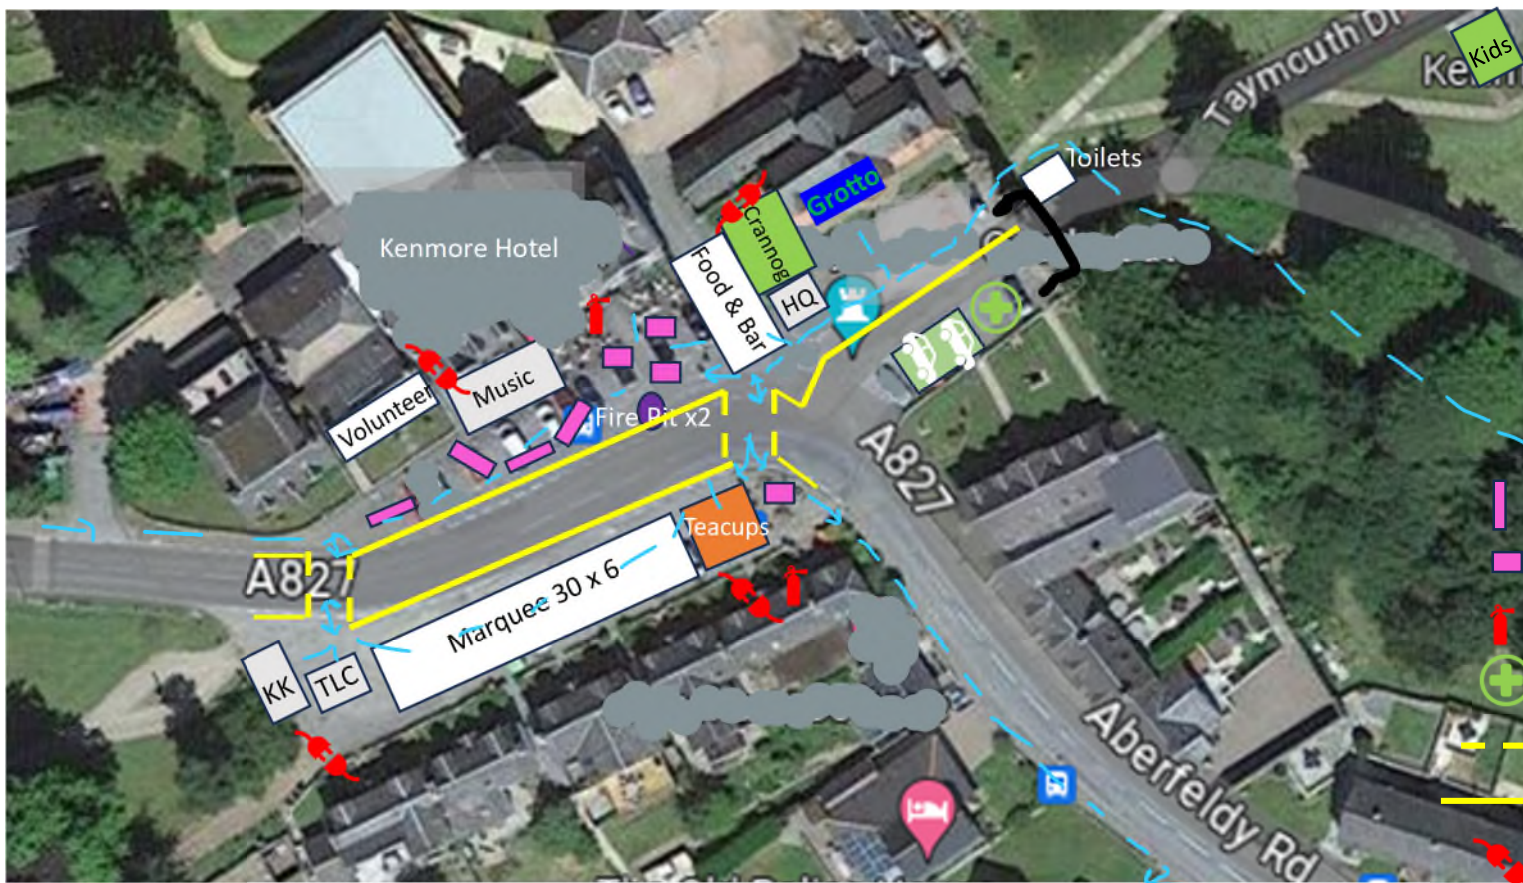

Kenmore Square – Event layout v1 2025

- Power requirements TBC
- Teacups – from flat beside Village Shop
- Tay-Lyon Coffee (TLC) & Kenmore Kitchen (KK) – from Nurses Cottage
- Music & stage – from Hotel
- Food & Bar, Crannog area – from Reading Rooms
- Volunteer base – Breadalbane Room
- HQ – by Reading rooms
- Straw Bale
- Picnic Table
- Fire Extinguisher Point
- Medic
- Manned Crossing &
- Crowd Barriers
- Power Supply
- Disabled Parking
- Pedestrian flow

One way traffic system Timings 2pm – 3.30pm

Two way traffic from 3.30pm

- Exit / All traffic
- Through Traffic West
- Event Parking
- Event Parking L & R
- Cones to prevent blocking
- Fire Pit x2 Location
- First Aid/Medic
- Fire Extinguisher
- Cars One way R-L; L-R
- Crowd barriers
- manned crossing zones
- Lighting TBC – tower lights and lit path
- Key Marshall point